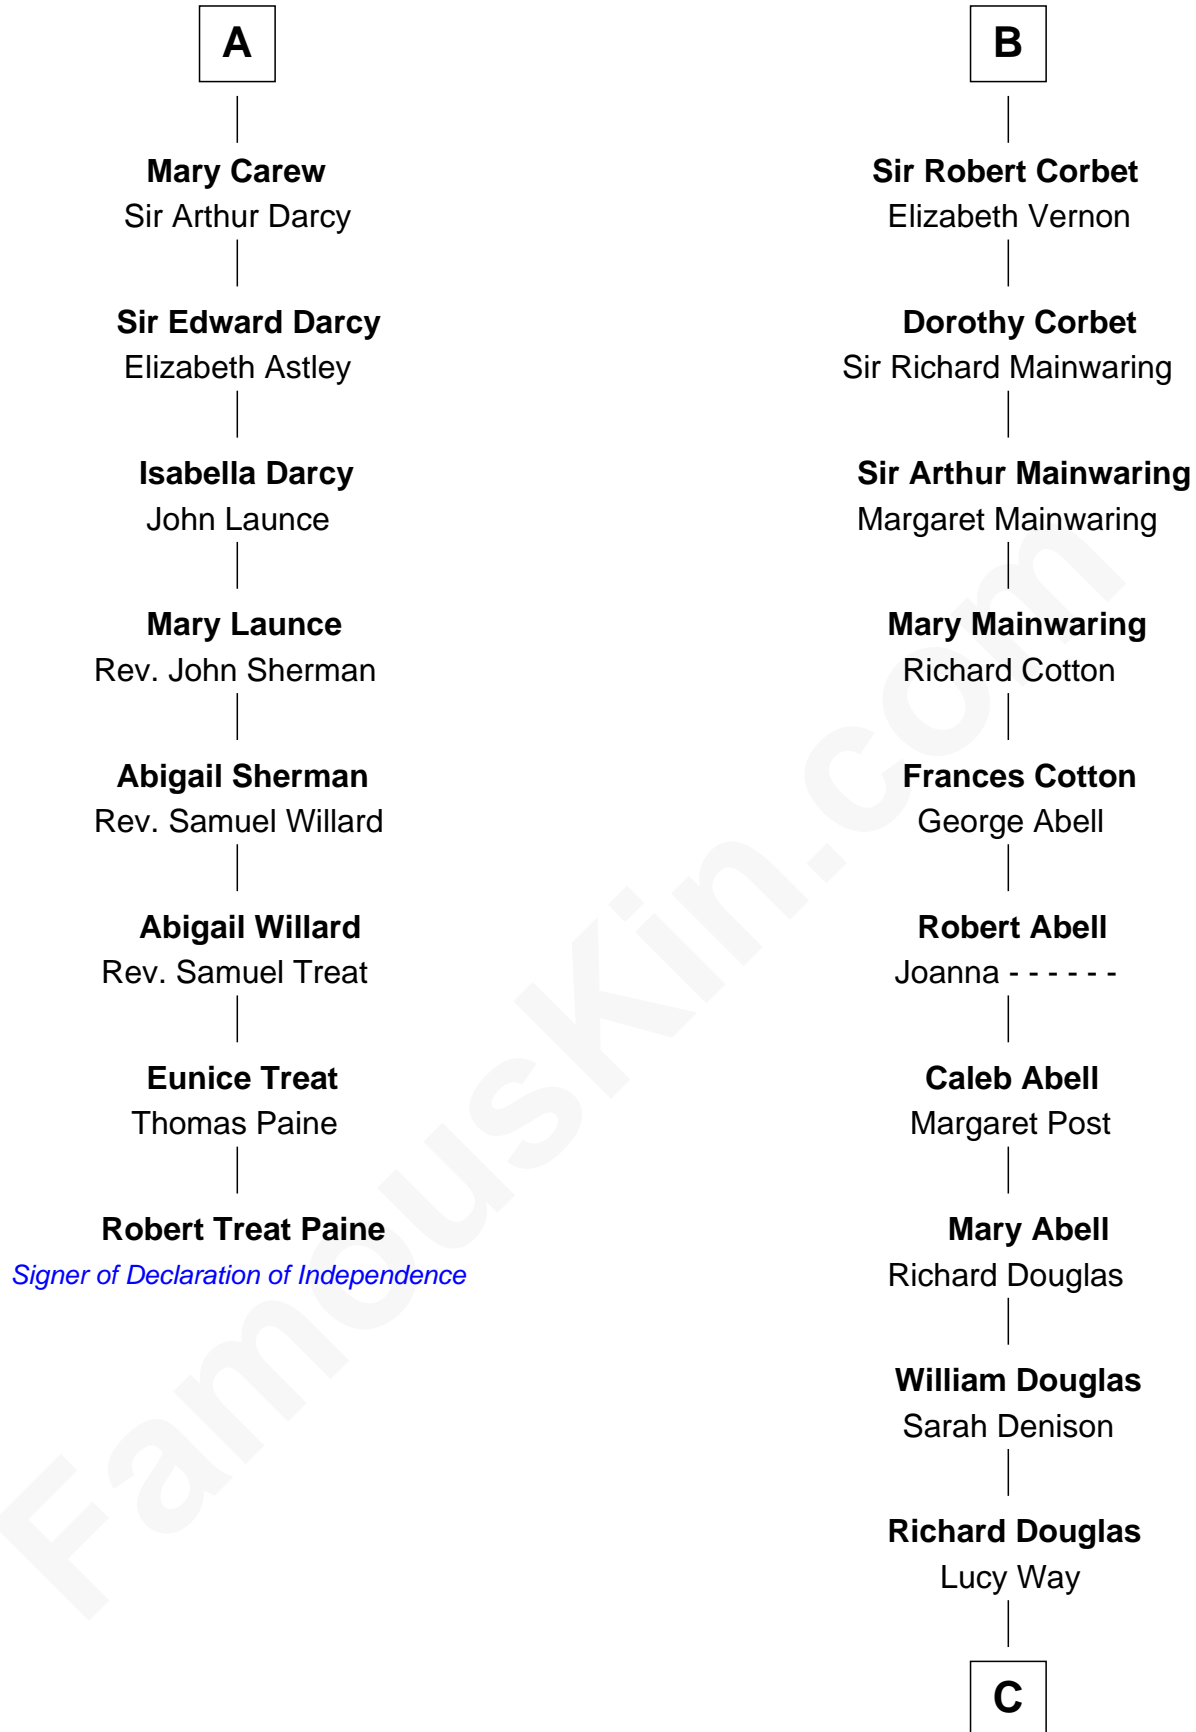

FamousKin.com

Relationship Chart of

Robert Treat Paine

Signer of the Declaration of Independence

14th cousin 6 times removed of

Melvyn Douglas
Movie Actor

C

Erskine Douglas

Sophia Garrett

Emma Jane Douglas

Col. George Taliaferro Shackelford

Lena Priscilla Shackelford

Edouard Gregory Hesselberg

Melvyn Douglas

Movie Actor

FamousKin.com