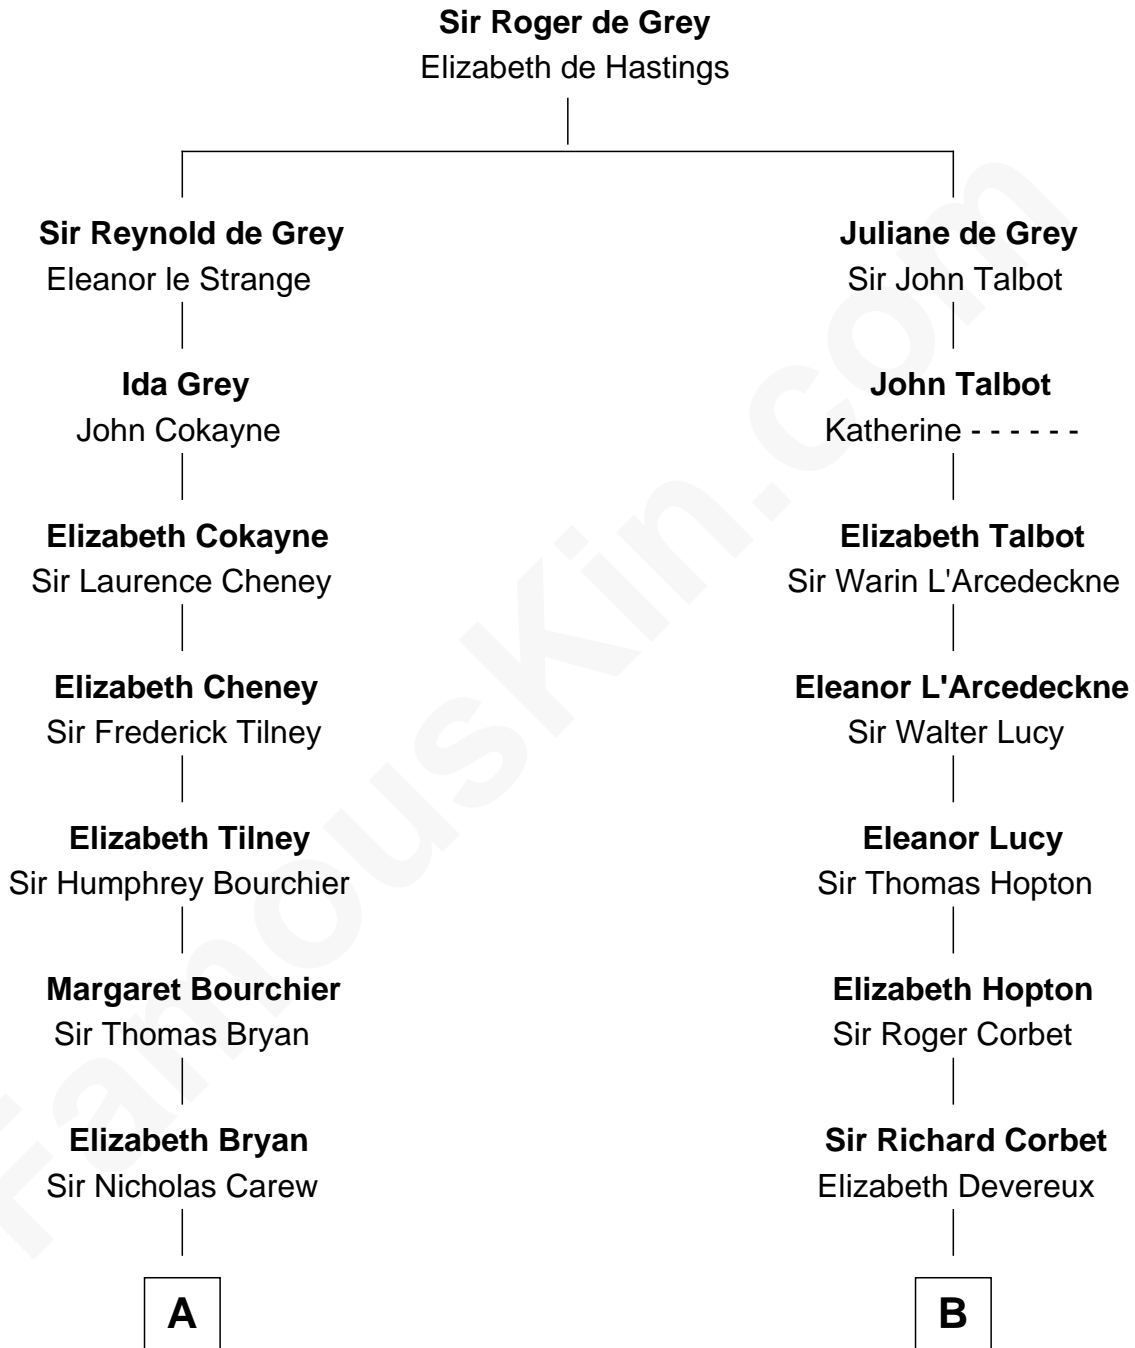

FamousKin.com

Relationship Chart of

Robert Treat Paine

Signer of the Declaration of Independence

14th cousin 6 times removed of

Melvyn Douglas
Movie Actor

C

Erskine Douglas

Sophia Garrett

Emma Jane Douglas

Col. George Taliaferro Shackelford

Lena Priscilla Shackelford

Edouard Gregory Hesselberg

Melvyn Douglas

Movie Actor

FamousKin.com