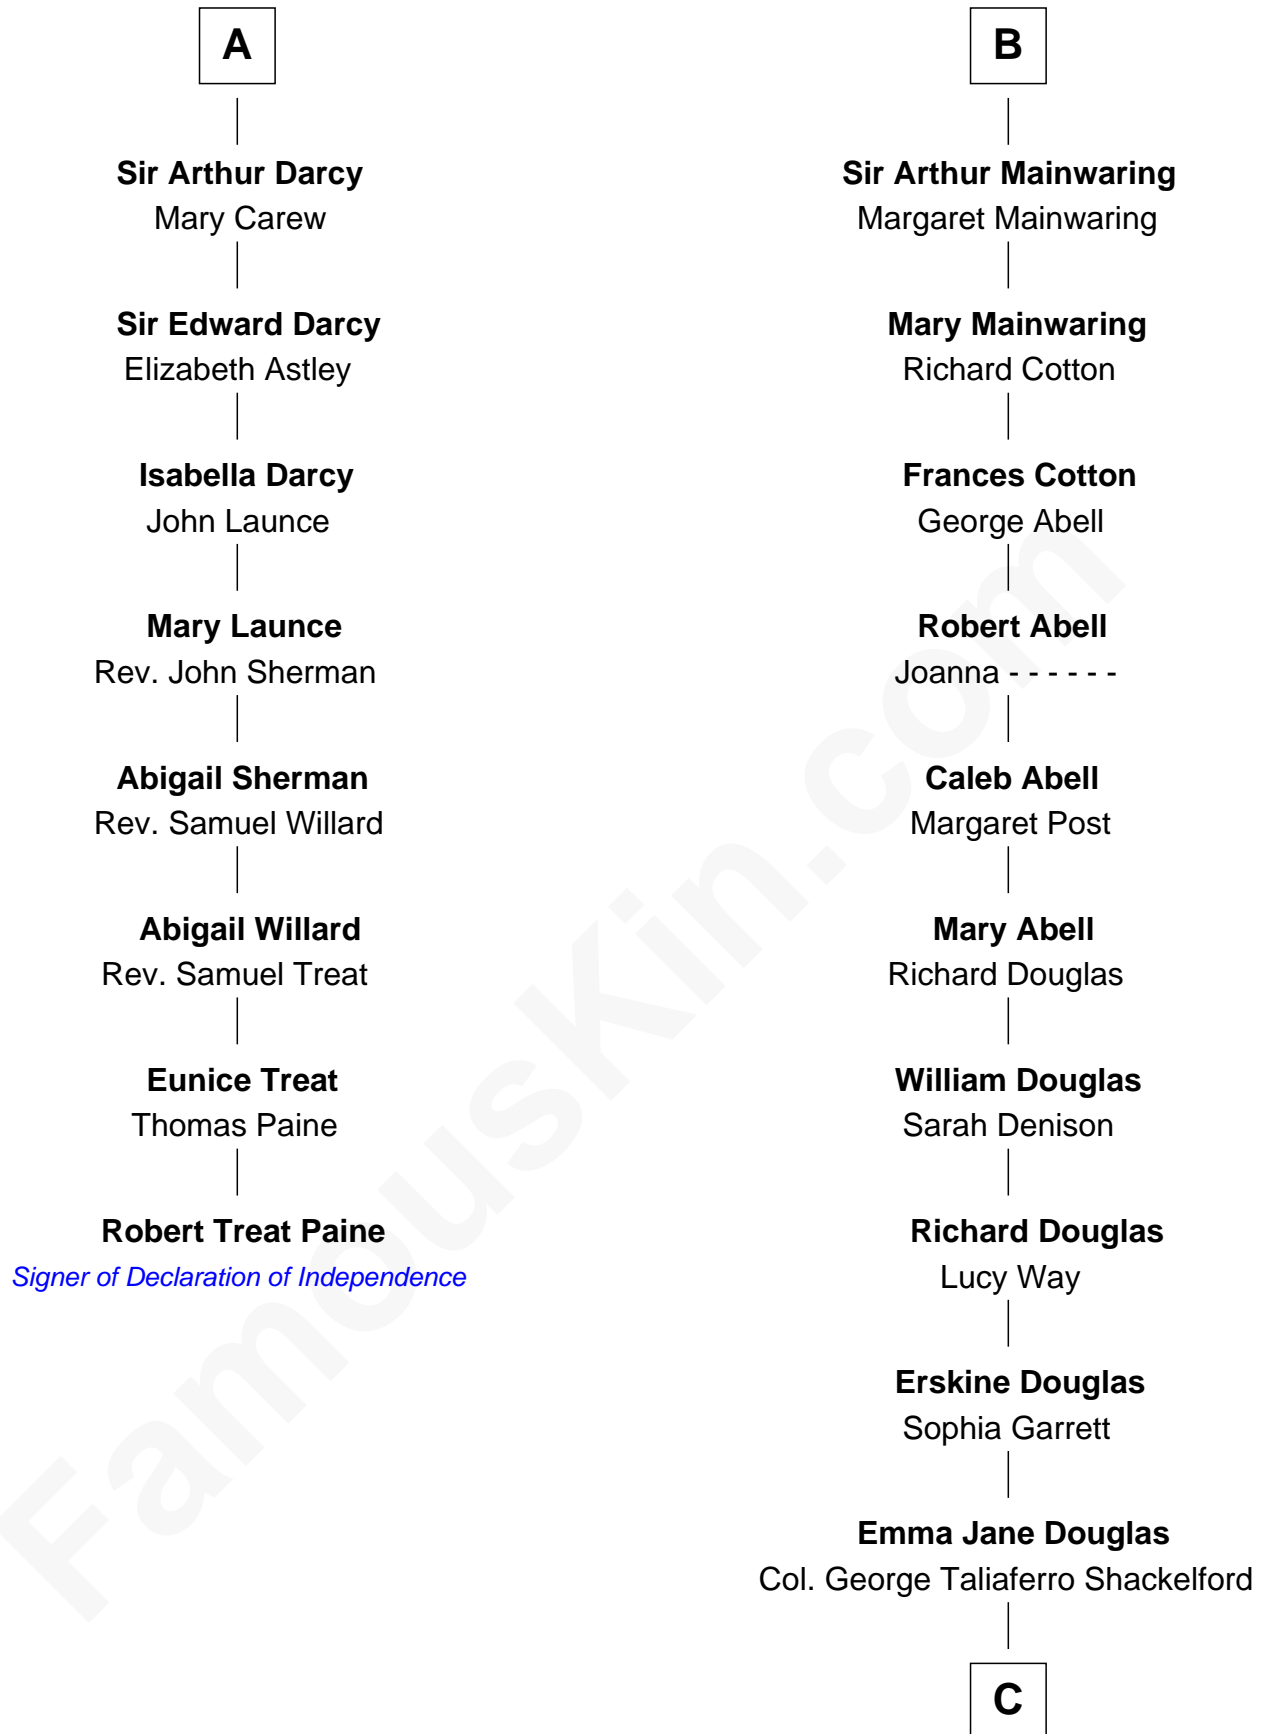

FamousKin.com

Relationship Chart of

Robert Treat Paine

Signer of the Declaration of Independence

14th cousin 4 times removed of

Melvyn Douglas
Movie Actor

Sir James le Boteler
Eleanor de Bohun

Pernel le Boteler
Sir Gilbert Talbot

James Butler
Anne de Welles

James Butler
Joan Beauchamp

Elizabeth Butler
John Talbot

Ann Talbot
Sir Henry Vernon

Elizabeth Vernon
Sir Robert Corbet

Dorothy Corbet
Sir Richard Mainwaring

B

C