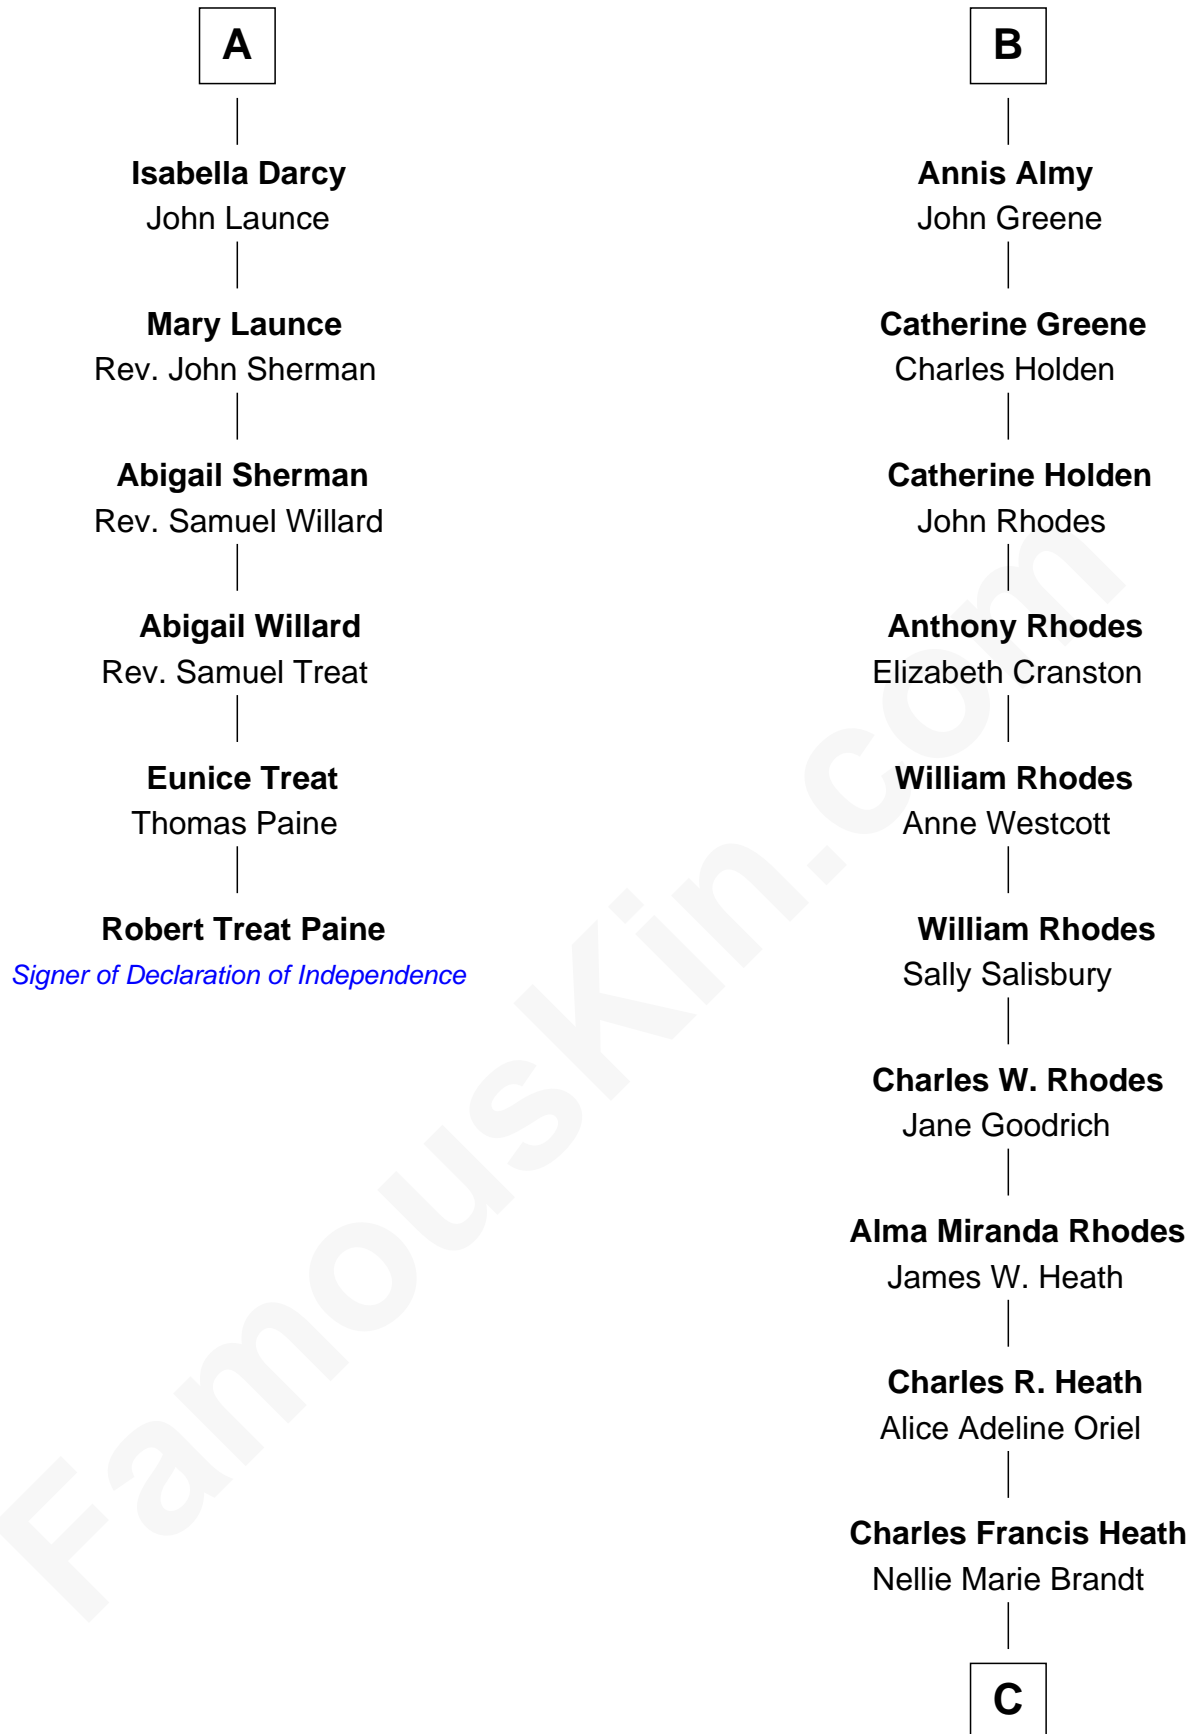

FamousKin.com

Relationship Chart of

Robert Treat Paine

Signer of the Declaration of Independence

12th cousin 6 times removed of

Sarah Palin

9th Governor of Alaska

Katherine Pabenham

with husband
Sir William Cheney

with husband
Sir Thomas Aylesbury

Sir Laurence Cheney
Elizabeth Cokayne

Eleanor Aylesbury
Sir Humphrey Stafford

Elizabeth Cheney
Sir Frederick Tilney

Humphrey Stafford
Katherine Fray

Elizabeth Tilney
Sir Humphrey Bouchier

Sir Humphrey Stafford
Margaret Fogge

Margaret Bouchier
Sir Thomas Bryan

Sir Humphrey Stafford
Margaret Tame

Elizabeth Bryan
Sir Nicholas Carew

Ellen Stafford
Thomas Barlow

Mary Carew
Sir Arthur Darcy

Stafford Barlow

Sir Edward Darcy
Elizabeth Astley

Audrey Barlow
William Almy

A

B

C

Charles Richard Heath