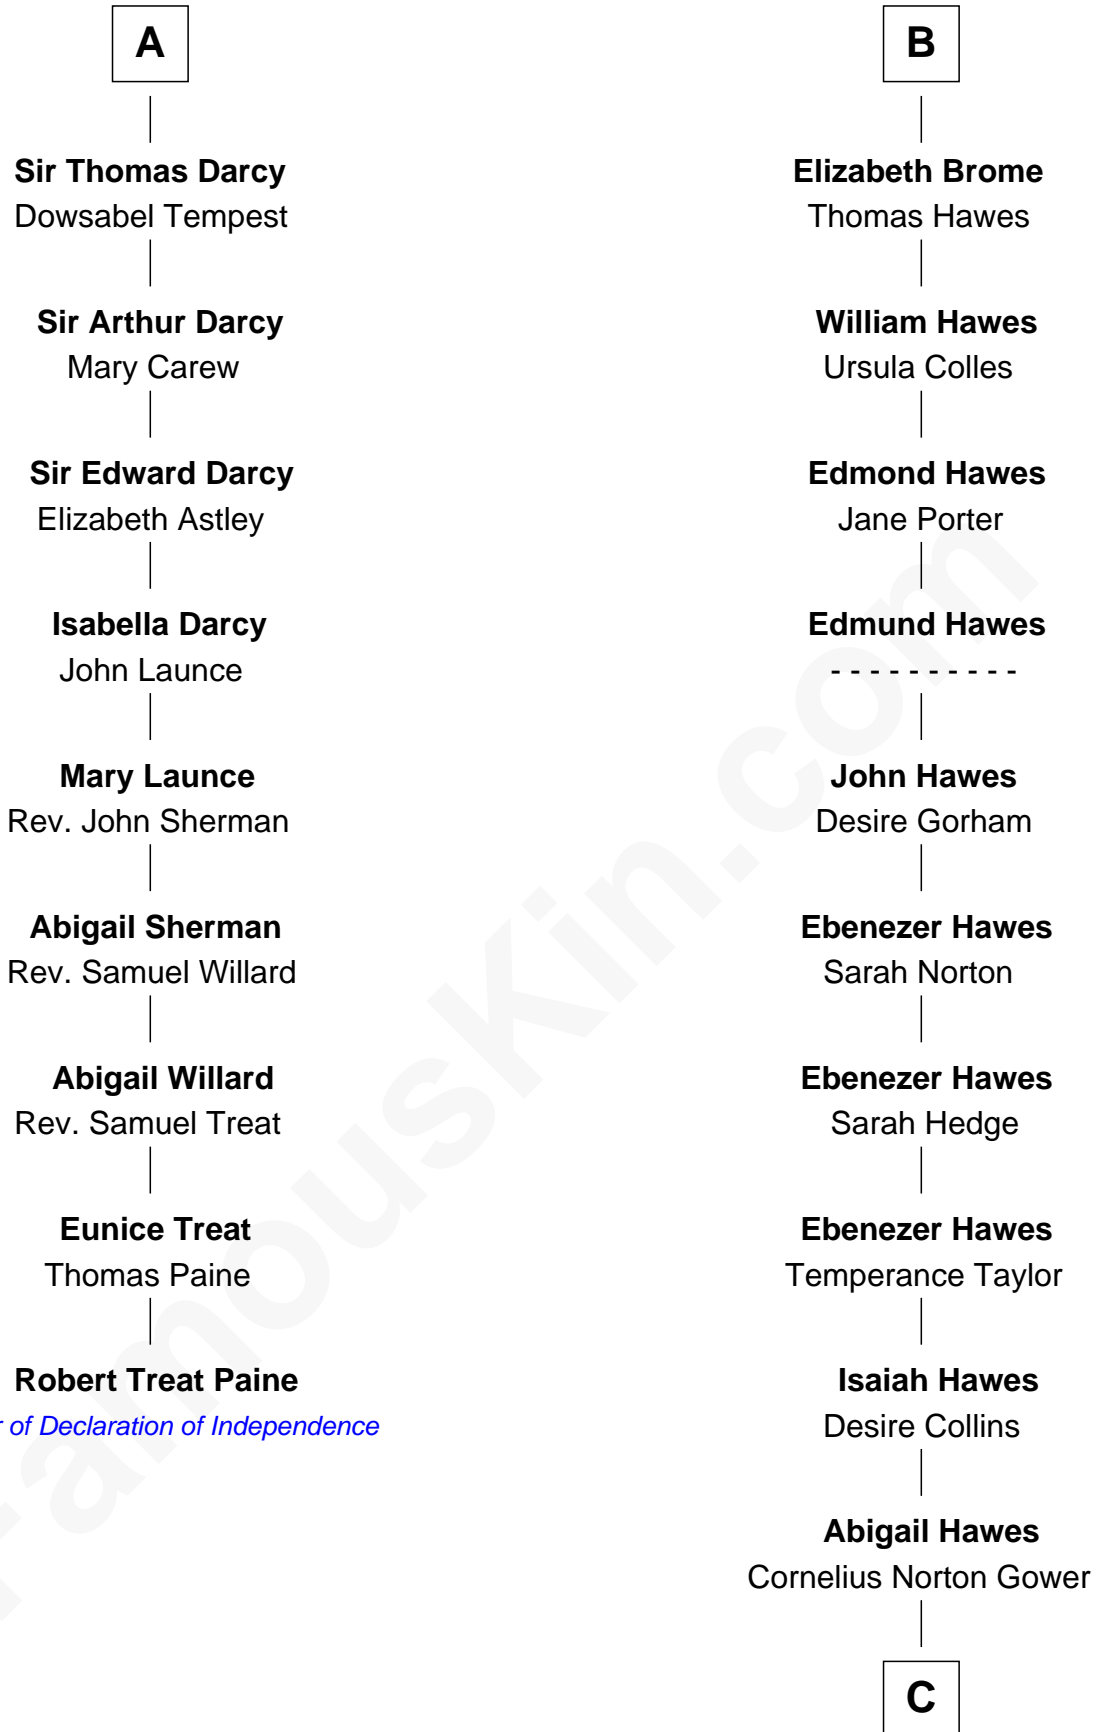

## Relationship Chart of

### Robert Treat Paine

*Signer of the Declaration of Independence*

15th cousin 6 times removed of

**Sarah Palin**

*9th Governor of Alaska*

**Sir Robert de Ros**

Isabel de Aubeney

**C**