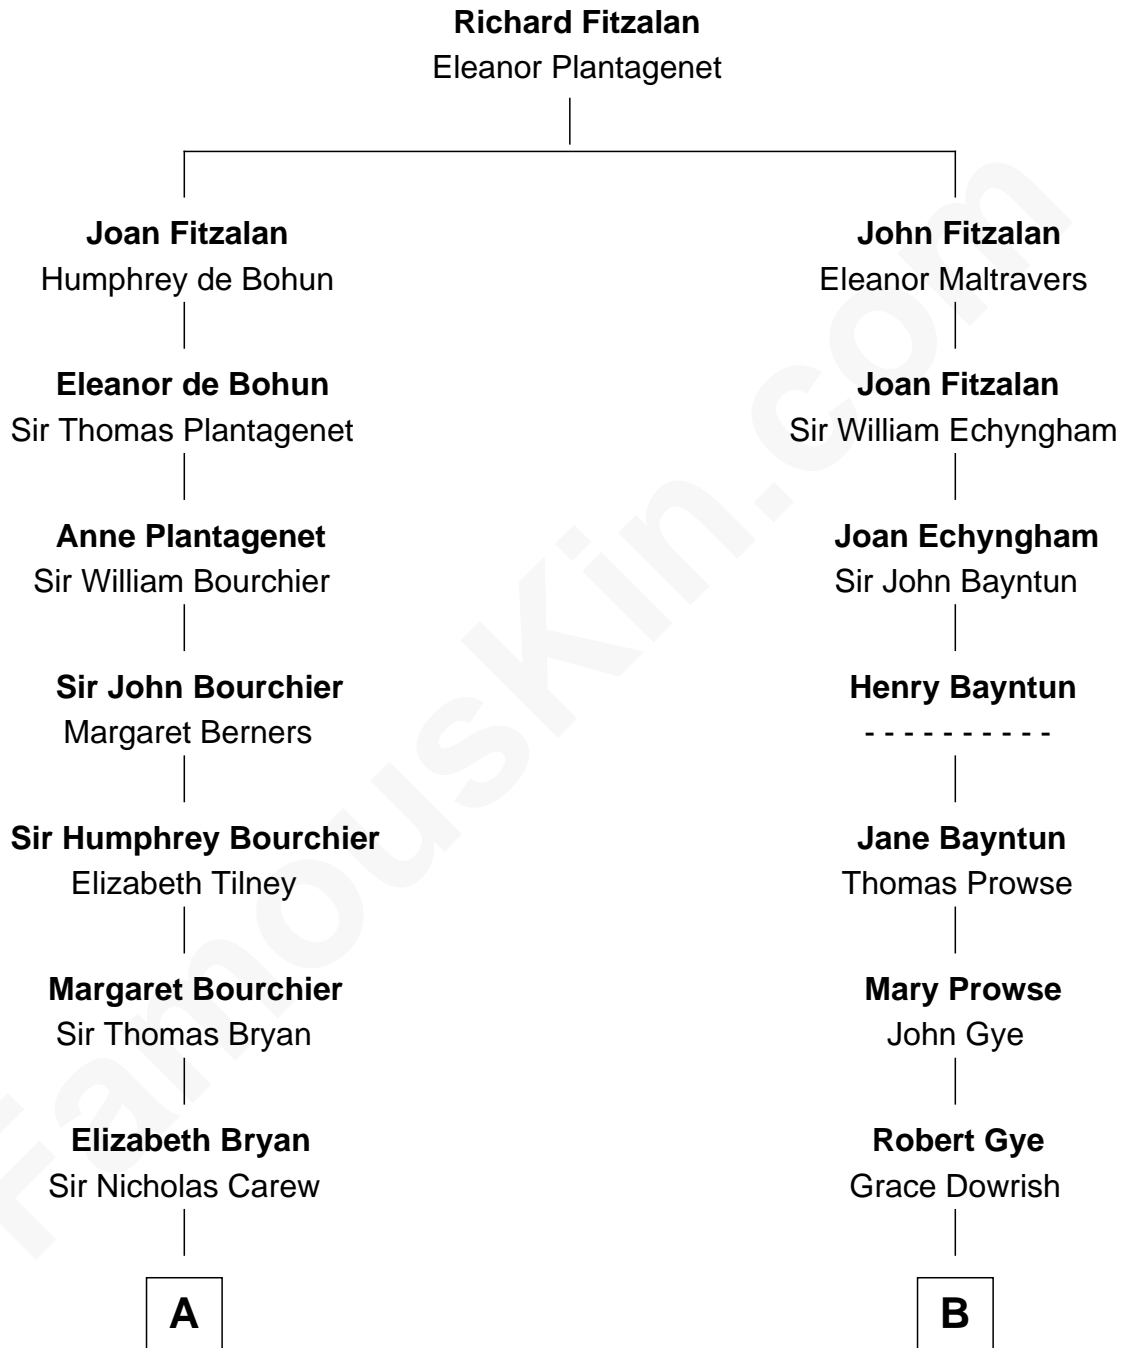

## Relationship Chart of

### Robert Treat Paine

*Signer of the Declaration of Independence*

14th cousin 4 times removed of

**Sarah Palin**

*9th Governor of Alaska*

**A**

**Mary Carew**  
Sir Arthur Darcy

**Sir Edward Darcy**  
Elizabeth Astley

**Isabella Darcy**  
John Launce

**Mary Launce**  
Rev. John Sherman

**Abigail Sherman**  
Rev. Samuel Willard

**Abigail Willard**  
Rev. Samuel Treat

**Eunice Treat**  
Thomas Paine

**Robert Treat Paine**  
*Signer of Declaration of Independence*

**B**

**Mary Gye**  
Rev. John Maverick

**Elias Maverick**  
Anna Harris

**Ruth Maverick**  
Francis Smith

**Abraham Smith**  
Elizabeth Pierce

**Elizabeth Smith**  
Dr. Edward Damon

**Stephen Damon**  
Rhoda Thayer