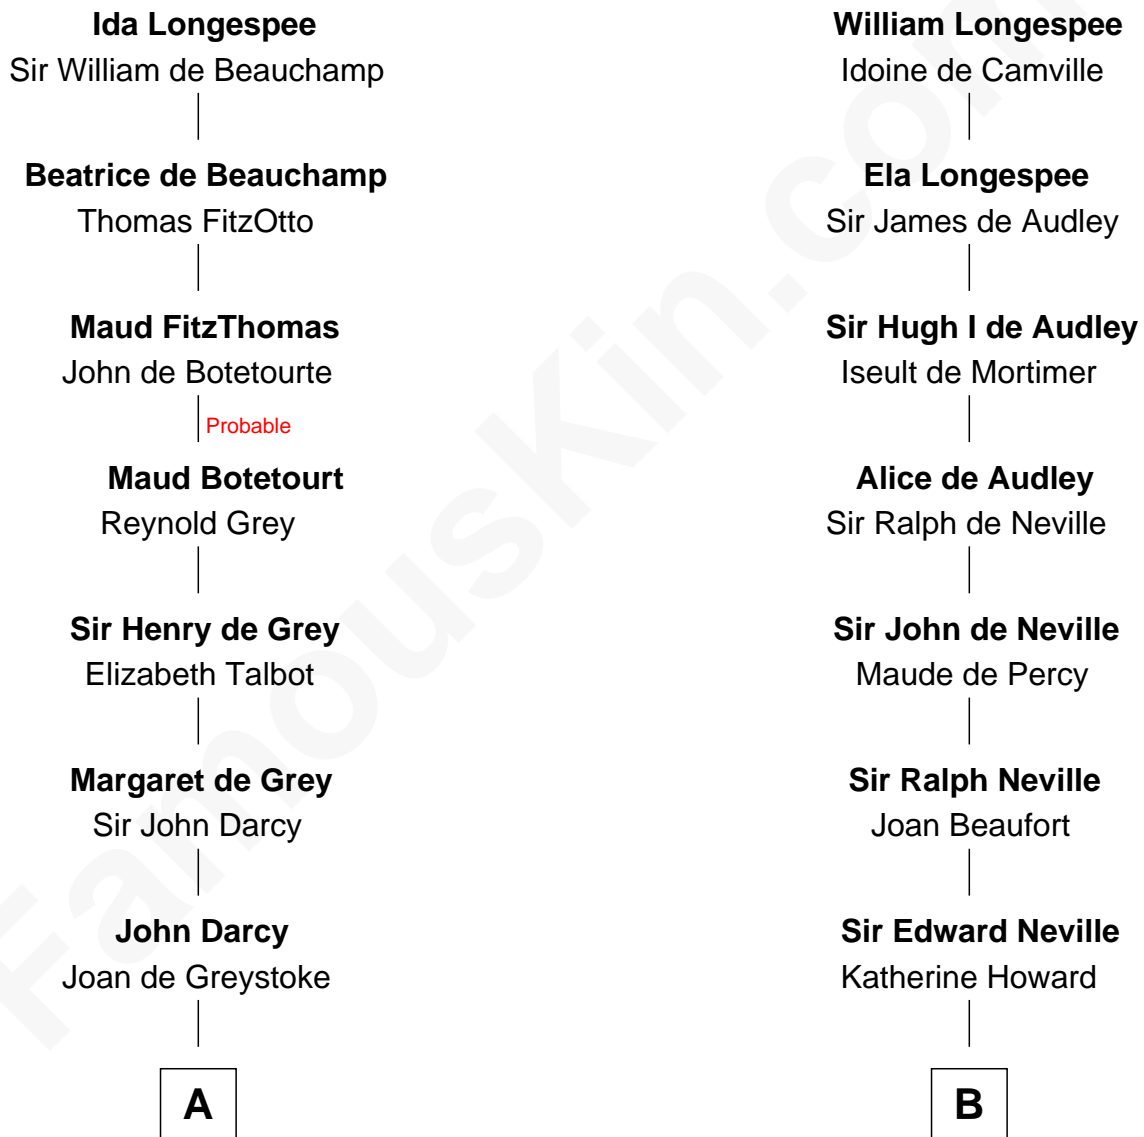

Sir William Longespee

Ela of Salisbury