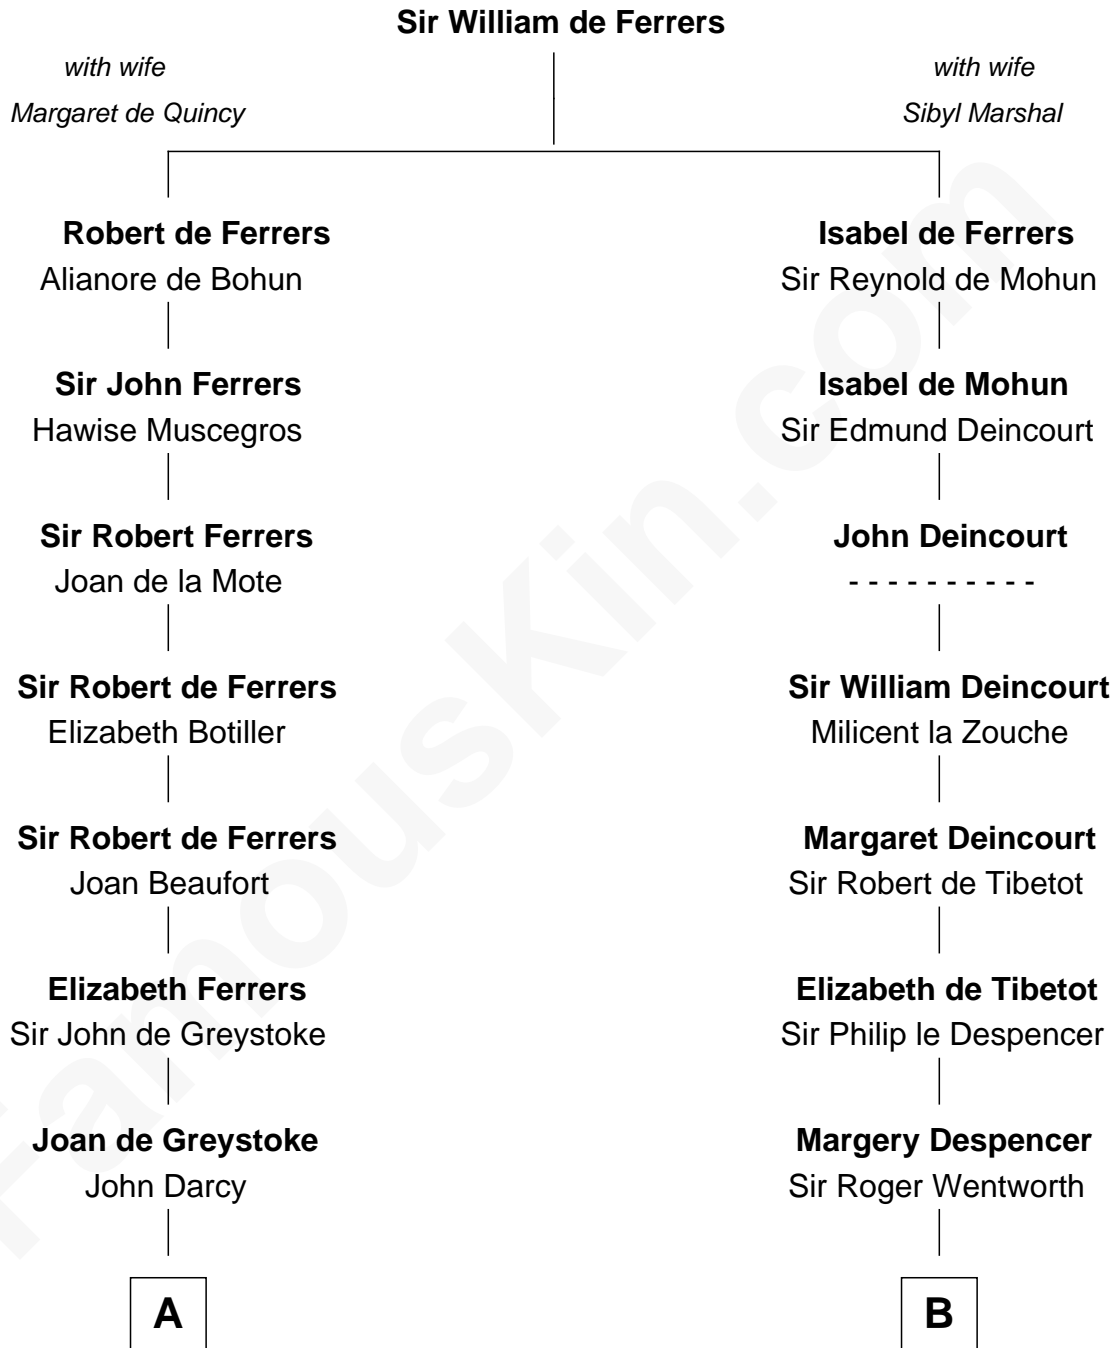

FamousKin.com

Relationship Chart of

Robert Treat Paine

Signer of the Declaration of Independence

17th cousin 1 time removed of

Thomas Jefferson

3rd U.S. President and Signer of the Declaration of Independence

C

Jane Randolph

Peter Jefferson

Thomas Jefferson

3rd U.S. President

FamousKin.com