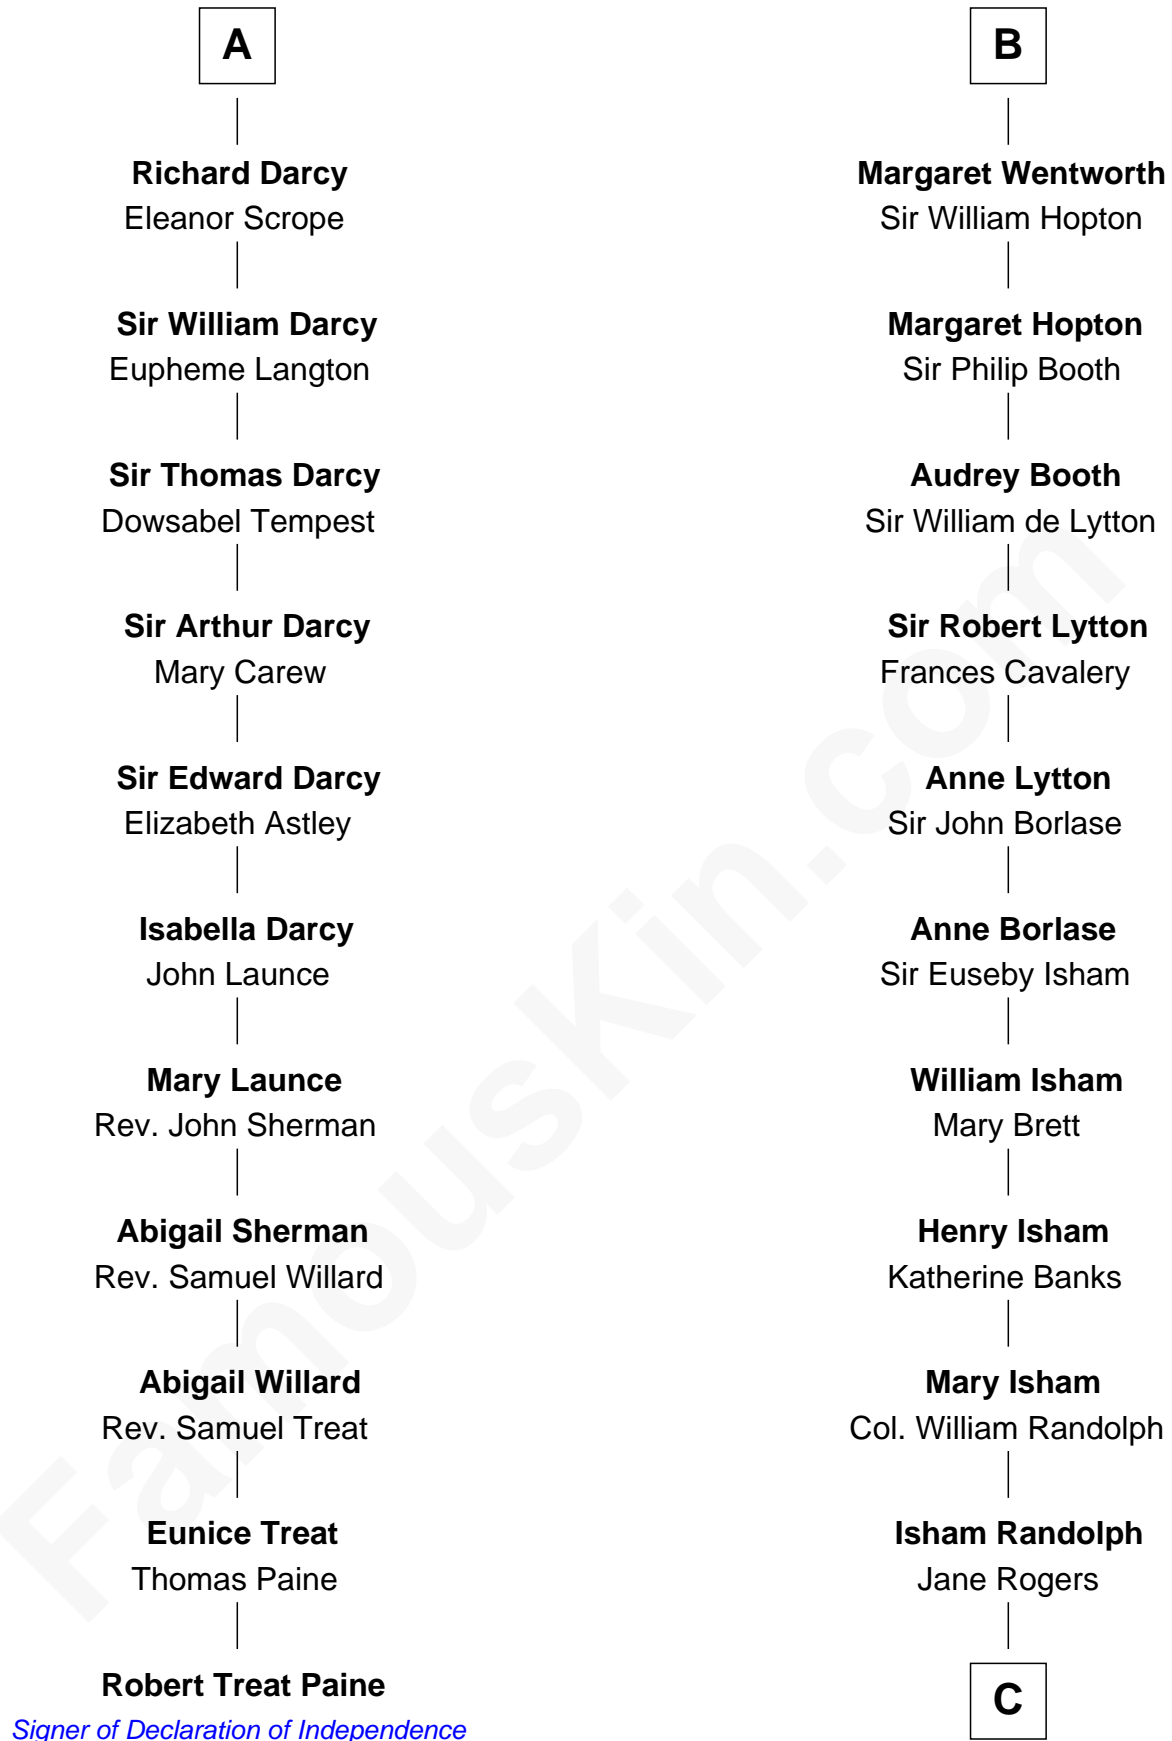

FamousKin.com

Relationship Chart of

Robert Treat Paine

Signer of the Declaration of Independence

17th cousin 1 time removed of

Thomas Jefferson

3rd U.S. President and Signer of the Declaration of Independence

C

Jane Randolph

Peter Jefferson

Thomas Jefferson

3rd U.S. President

FamousKin.com