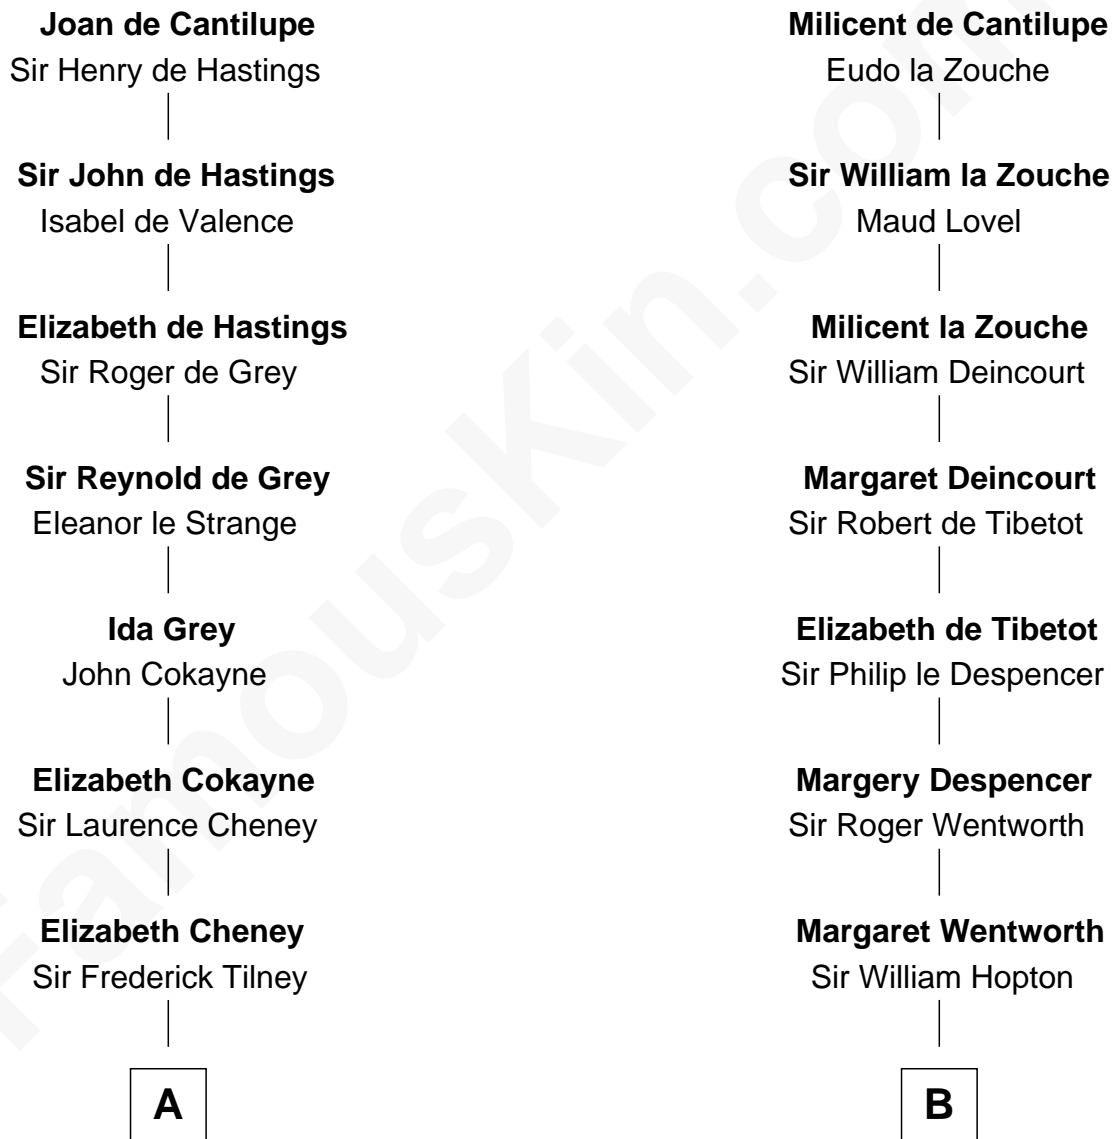

## Relationship Chart of

### Robert Treat Paine

*Signer of the Declaration of Independence*

17th cousin of

### Thomas Jefferson

*3rd U.S. President and Signer of the Declaration of Independence*

#### Sir William de Cantilupe

Eve de Braiose

**A**

**Elizabeth Tilney**  
Sir Humphrey Bouchier

**Margaret Bouchier**  
Sir Thomas Bryan

**Elizabeth Bryan**  
Sir Nicholas Carew

**Mary Carew**  
Sir Arthur Darcy