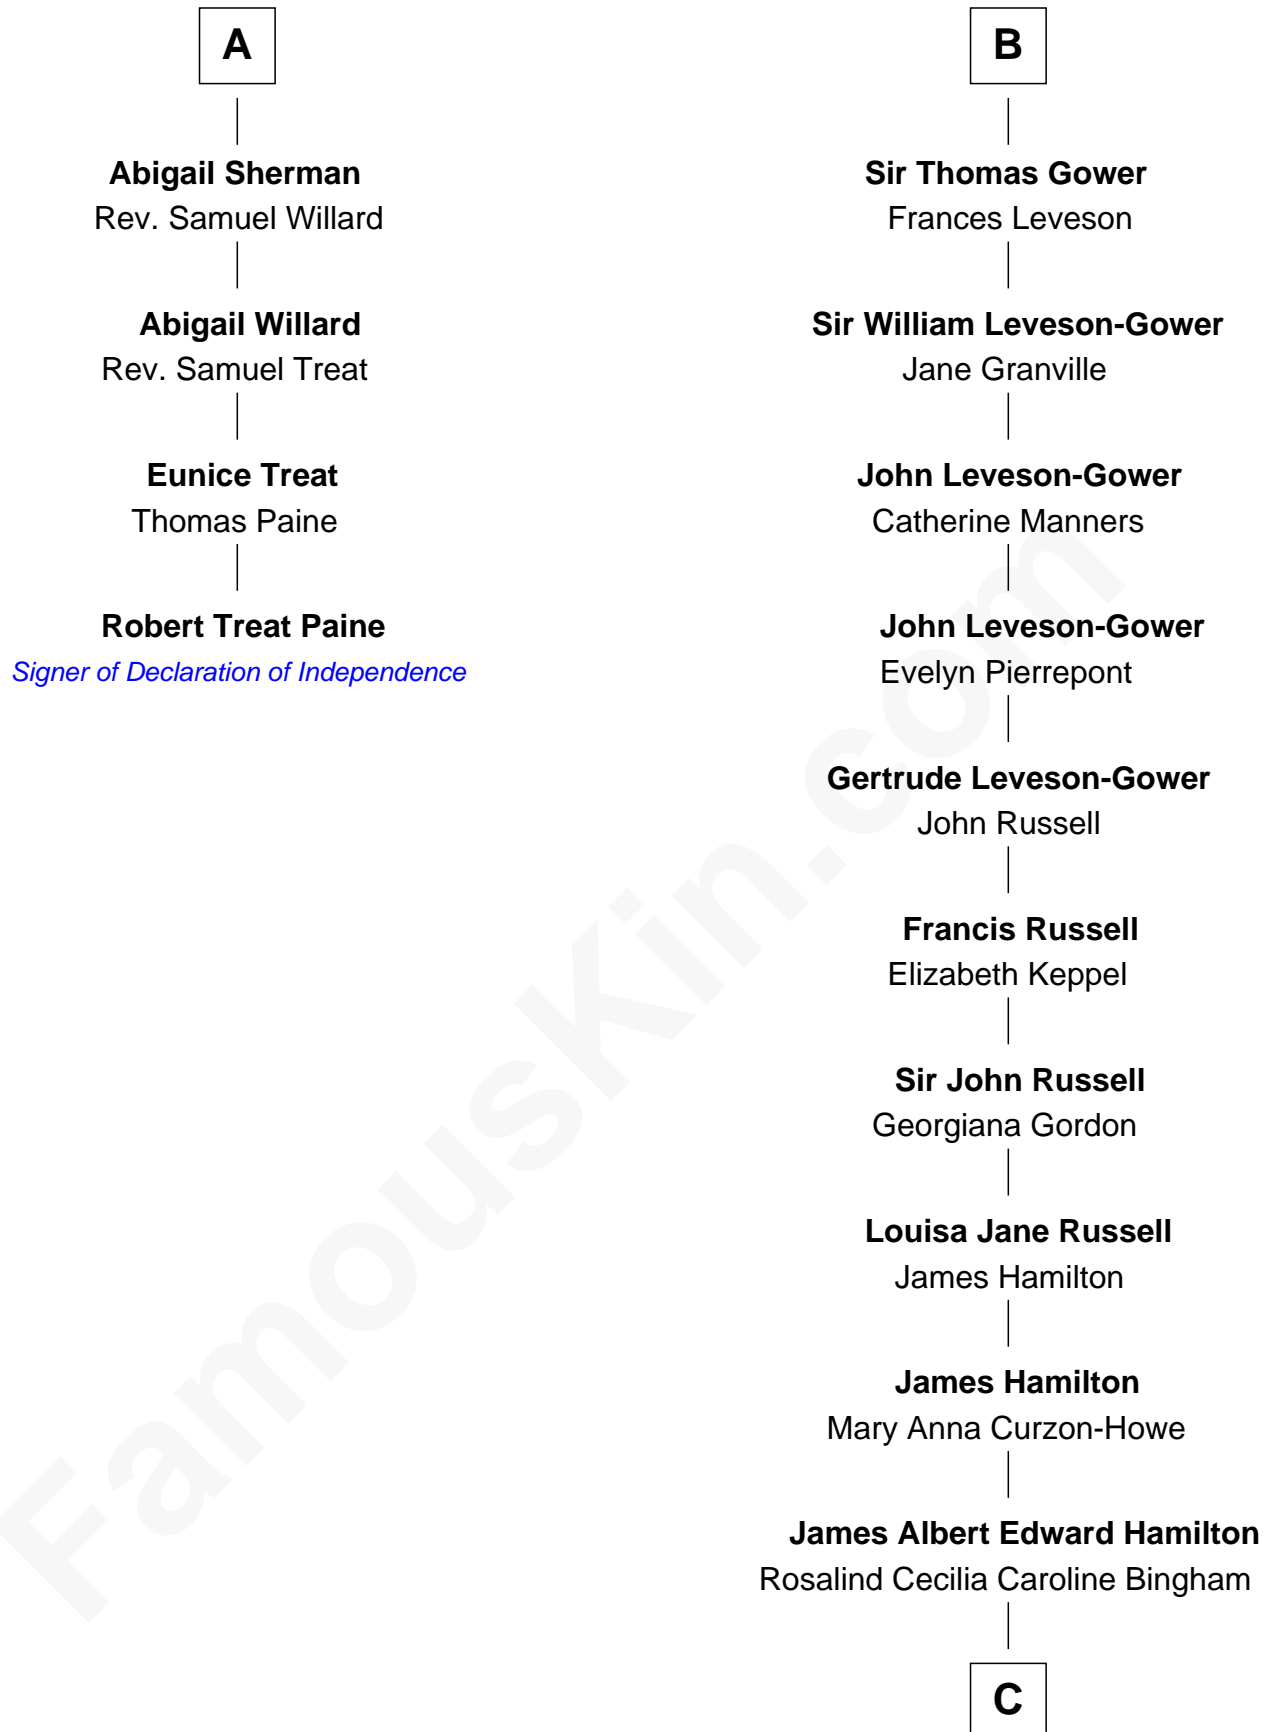

FamousKin.com

Relationship Chart of

Robert Treat Paine

Signer of the Declaration of Independence

10th cousin 9 times removed of

Princess Diana

Princess of Wales

John le Scrope
Elizabeth Chaworth

C

Cynthia Elinor Beatrix Hamilton

Albert Edward John Spencer

Edward John Spencer

Frances Ruth Burke Roche

Princess Diana

Princess of Wales

FamousKin.com