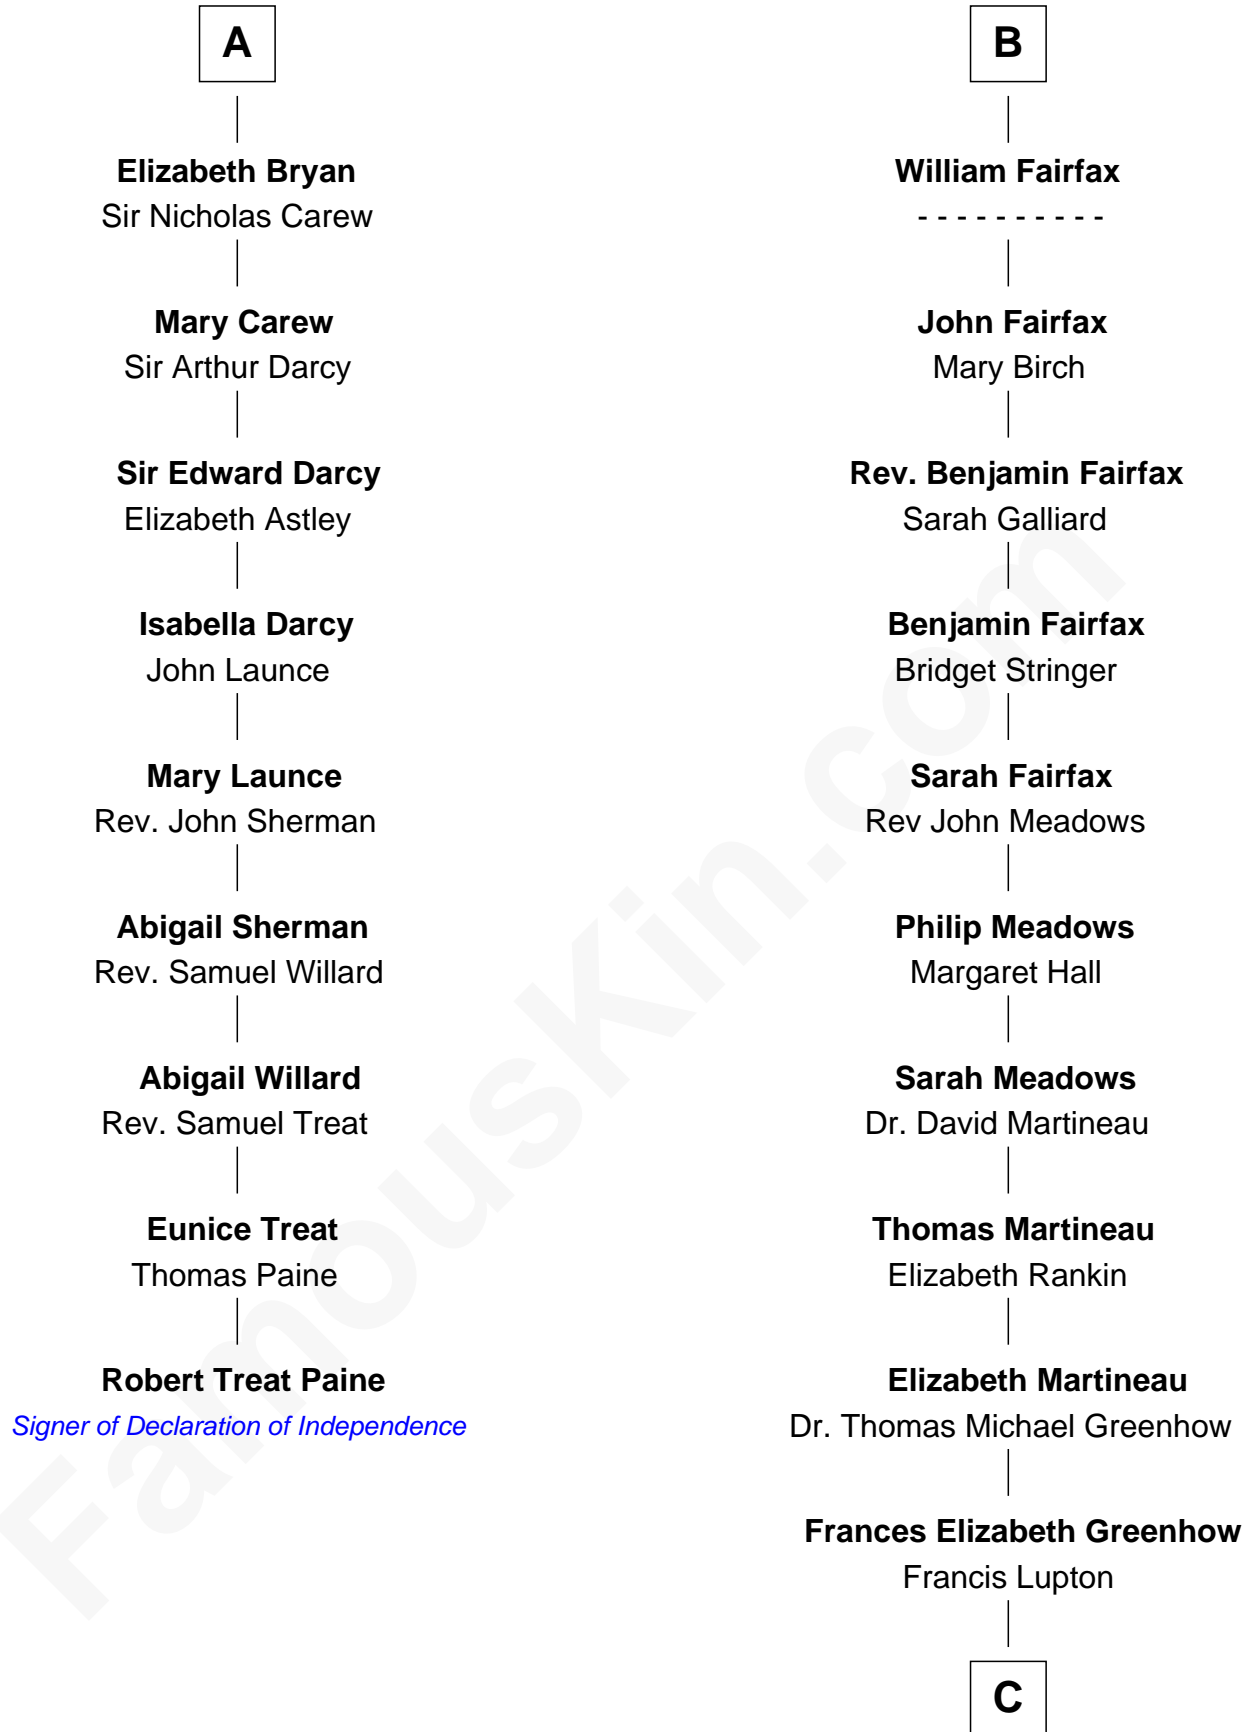

## Relationship Chart of

### Robert Treat Paine

*Signer of the Declaration of Independence*

15th cousin 6 times removed of

### Catherine Middleton

*Princess of Wales*

**Henry Plantagenet**  
Maud de Chaworth

C

Francis Martineau Lupton

Harriet Albina Davis

Olive Christina Lupton

Richard Noel Middleton