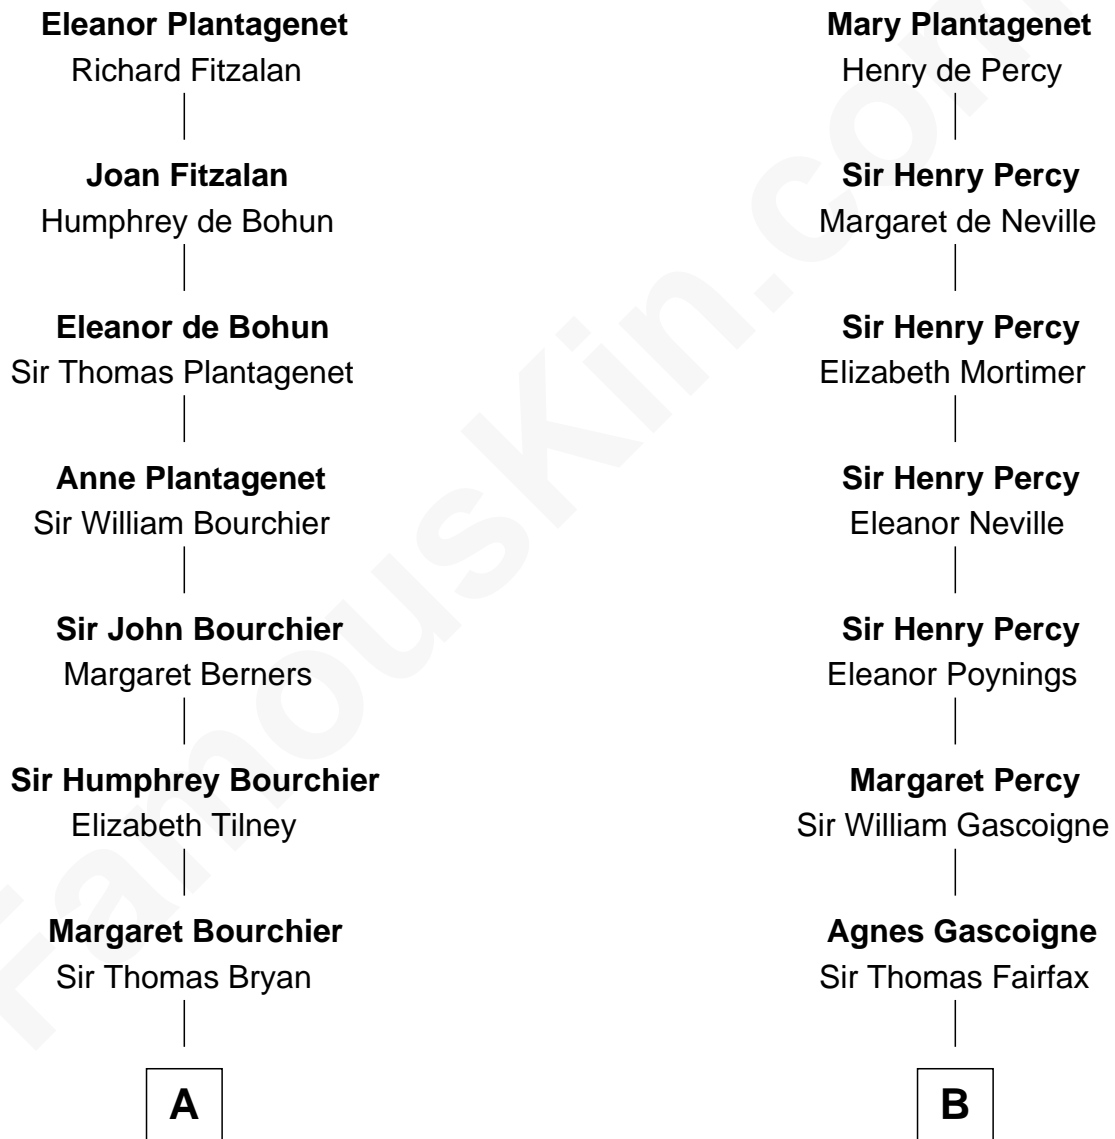

## Relationship Chart of

### Robert Treat Paine

*Signer of the Declaration of Independence*

15th cousin 6 times removed of

### Catherine Middleton

*Princess of Wales*

**Henry Plantagenet**  
Maud de Chaworth

C

Francis Martineau Lupton

Harriet Albina Davis

Olive Christina Lupton

Richard Noel Middleton