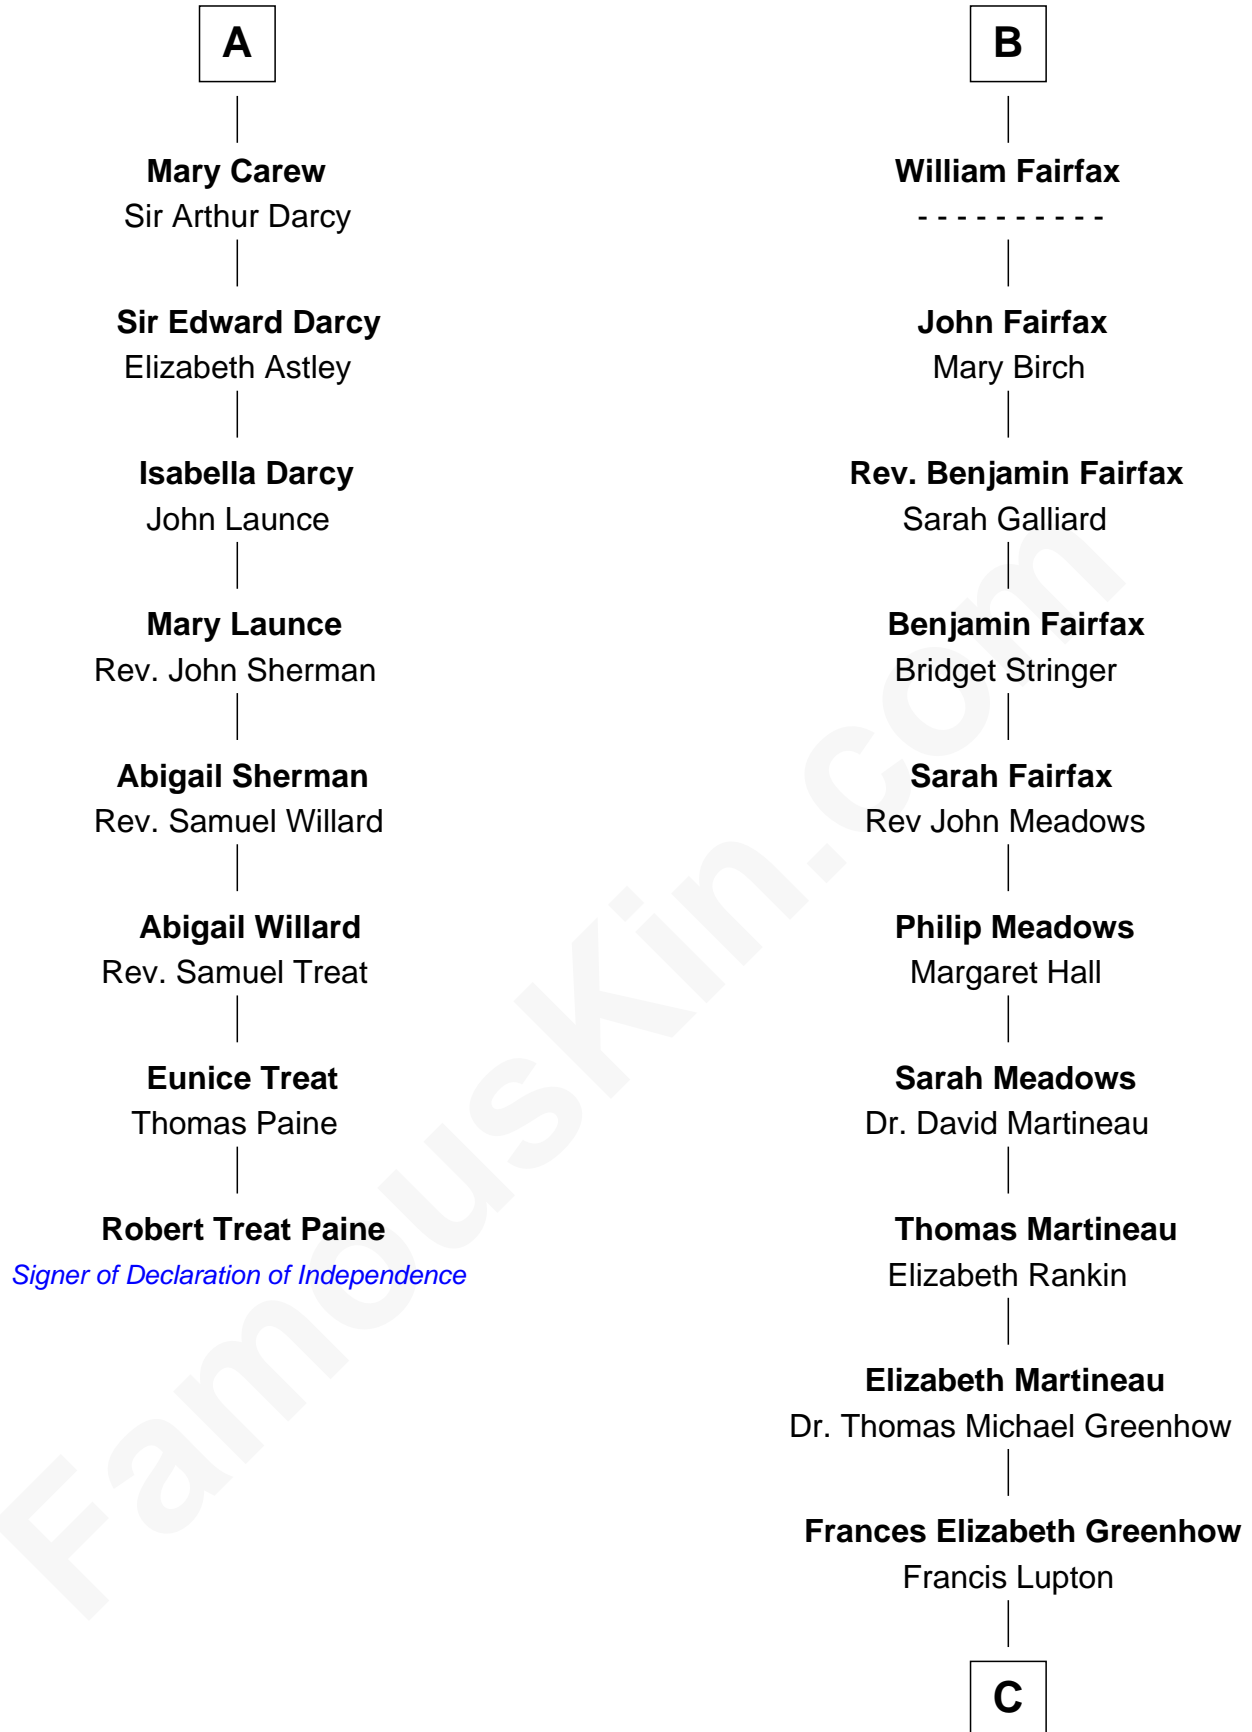

FamousKin.com

Relationship Chart of

Robert Treat Paine

Signer of the Declaration of Independence

14th cousin 7 times removed of

Catherine Middleton

Princess of Wales

Elizabeth de Badlesmere

Sir Henry Percy
Eleanor Neville

Sir Henry Percy
Eleanor Poynings

Margaret Percy
Sir William Gascoigne

Agnes Gascoigne
Sir Thomas Fairfax

A

B

C

Francis Martineau Lupton