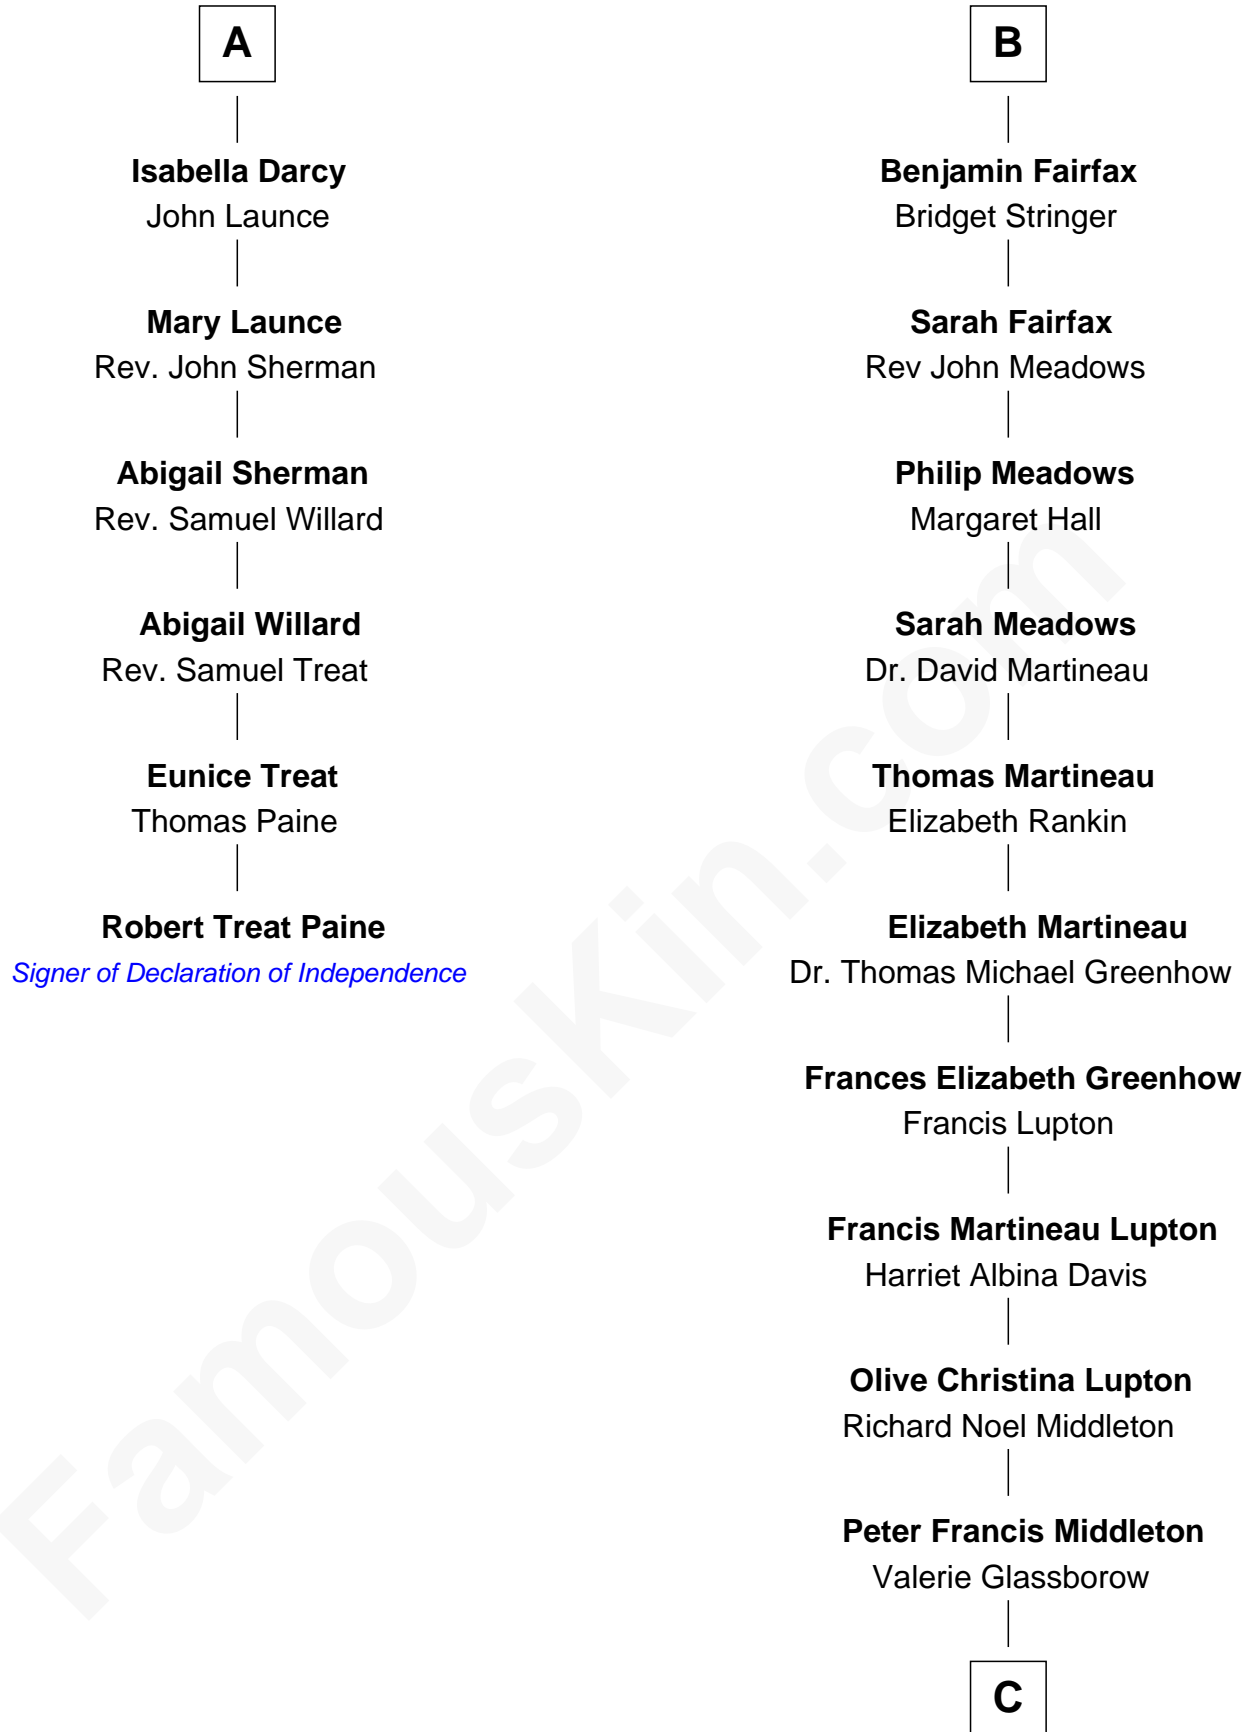

FamousKin.com

Relationship Chart of

Robert Treat Paine

Signer of the Declaration of Independence

12th cousin 6 times removed of

Catherine Middleton
Princess of Wales

Michael Francis Middleton
Carole Elizabeth Goldsmith

Catherine Middleton
Princess of Wales

FamousKin.com