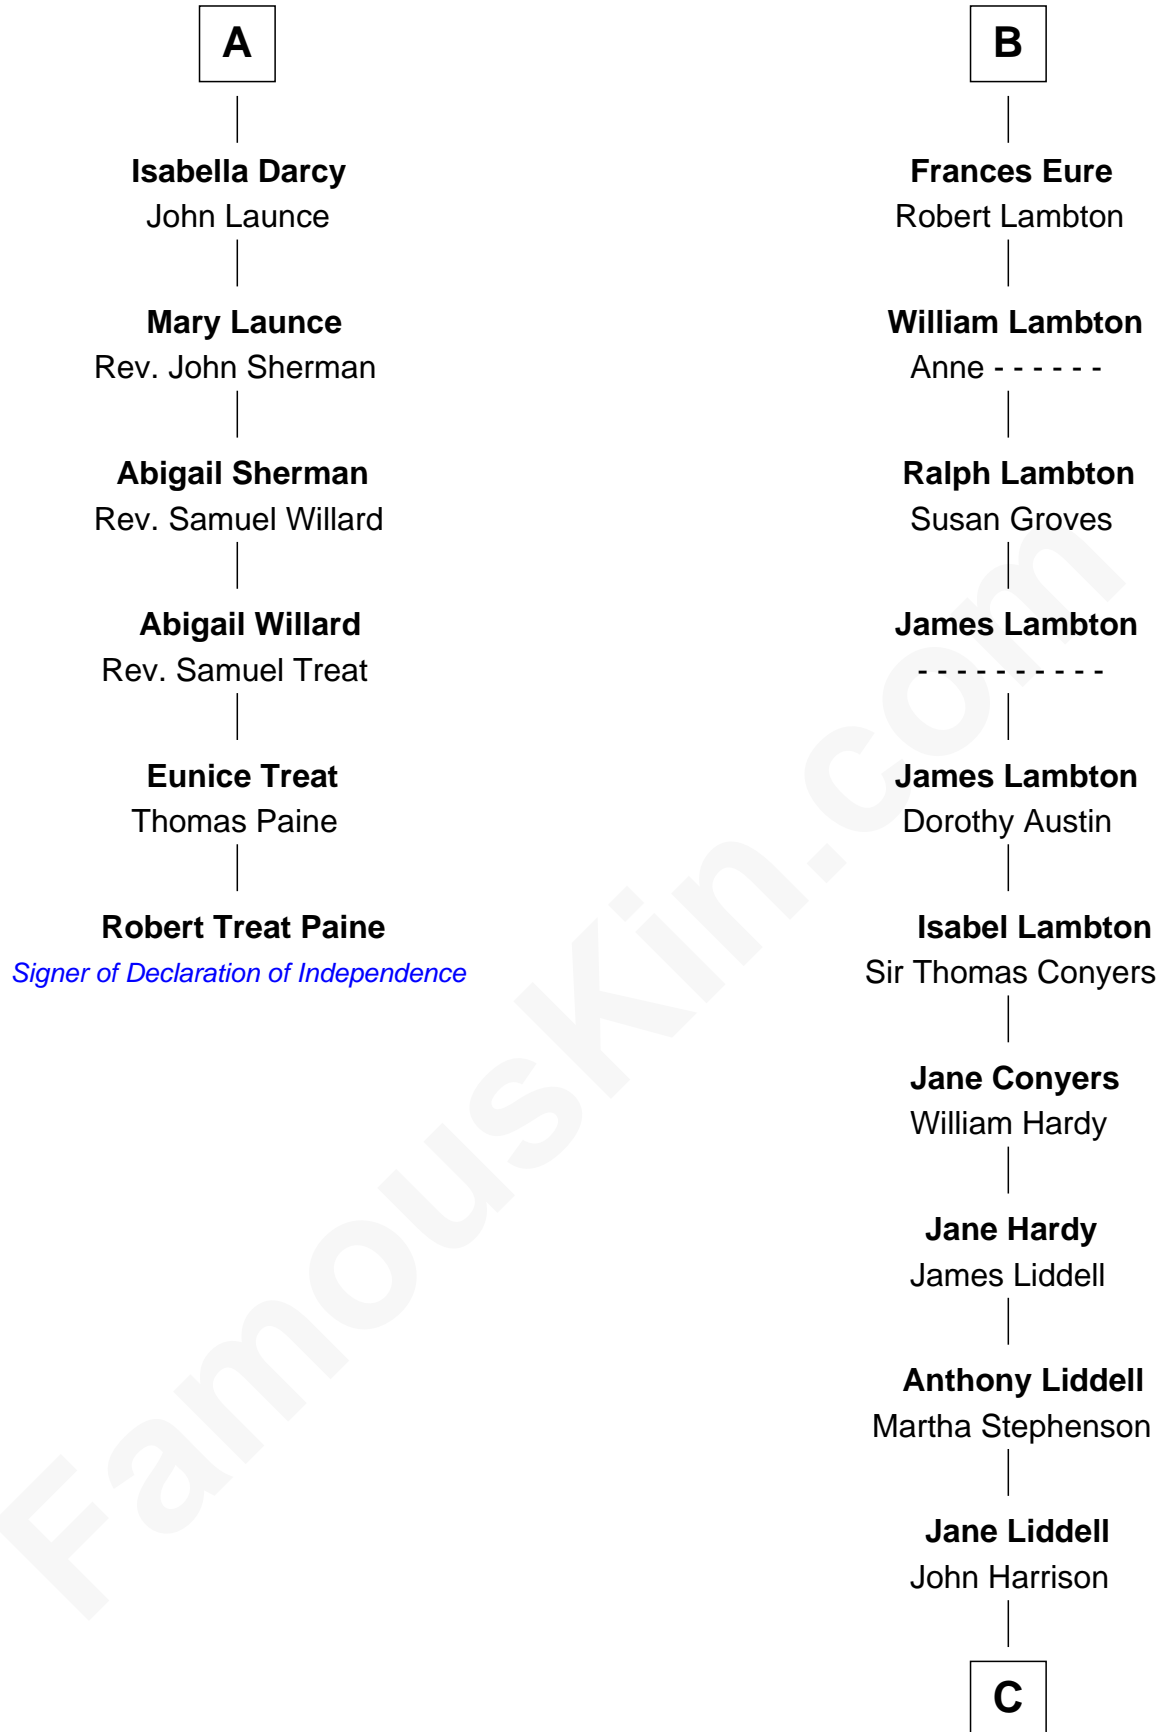

FamousKin.com

Relationship Chart of

Robert Treat Paine

Signer of the Declaration of Independence

12th cousin 9 times removed of

Catherine Middleton

Princess of Wales

C

John Harrison

Jane Hill

Thomas Harrison

Elizabeth Mary Temple

Dorothy Harrison

Ronald John James Goldsmith

Carole Elizabeth Goldsmith

Michael Francis Middleton