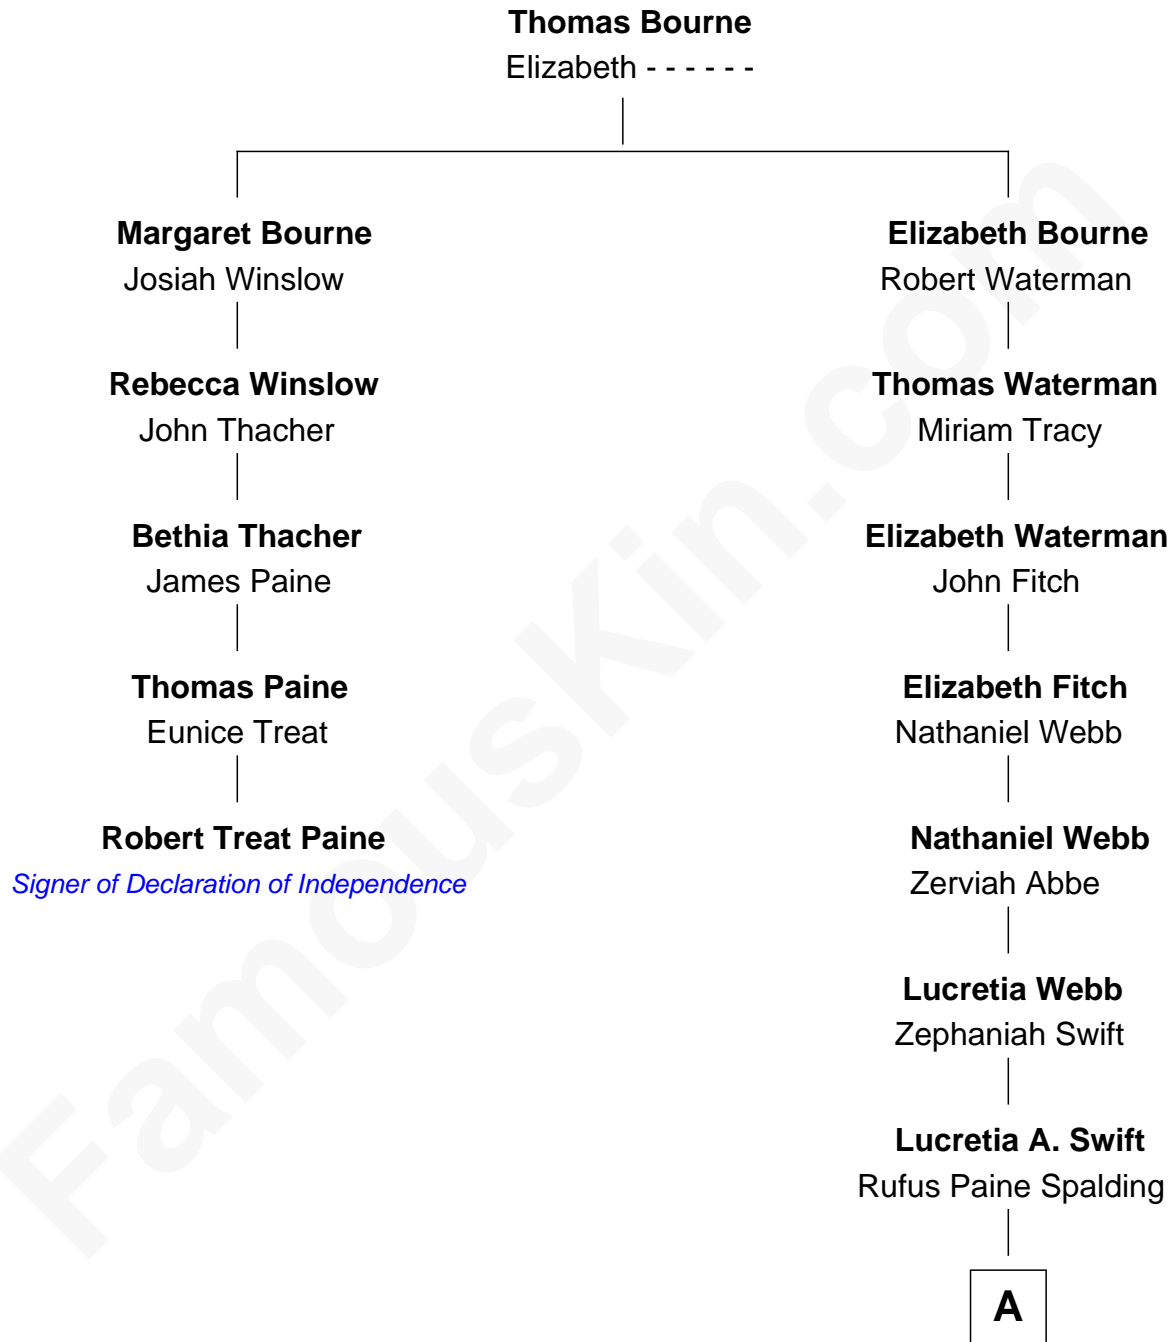

FamousKin.com

Relationship Chart of

Robert Treat Paine

Signer of the Declaration of Independence

4th cousin 4 times removed of

William Rufus Day

36th U.S. Secretary of State

A

Emily Swift Spalding

Luther Day

William Rufus Day

36th U.S. Secretary of State

FamousKin.com