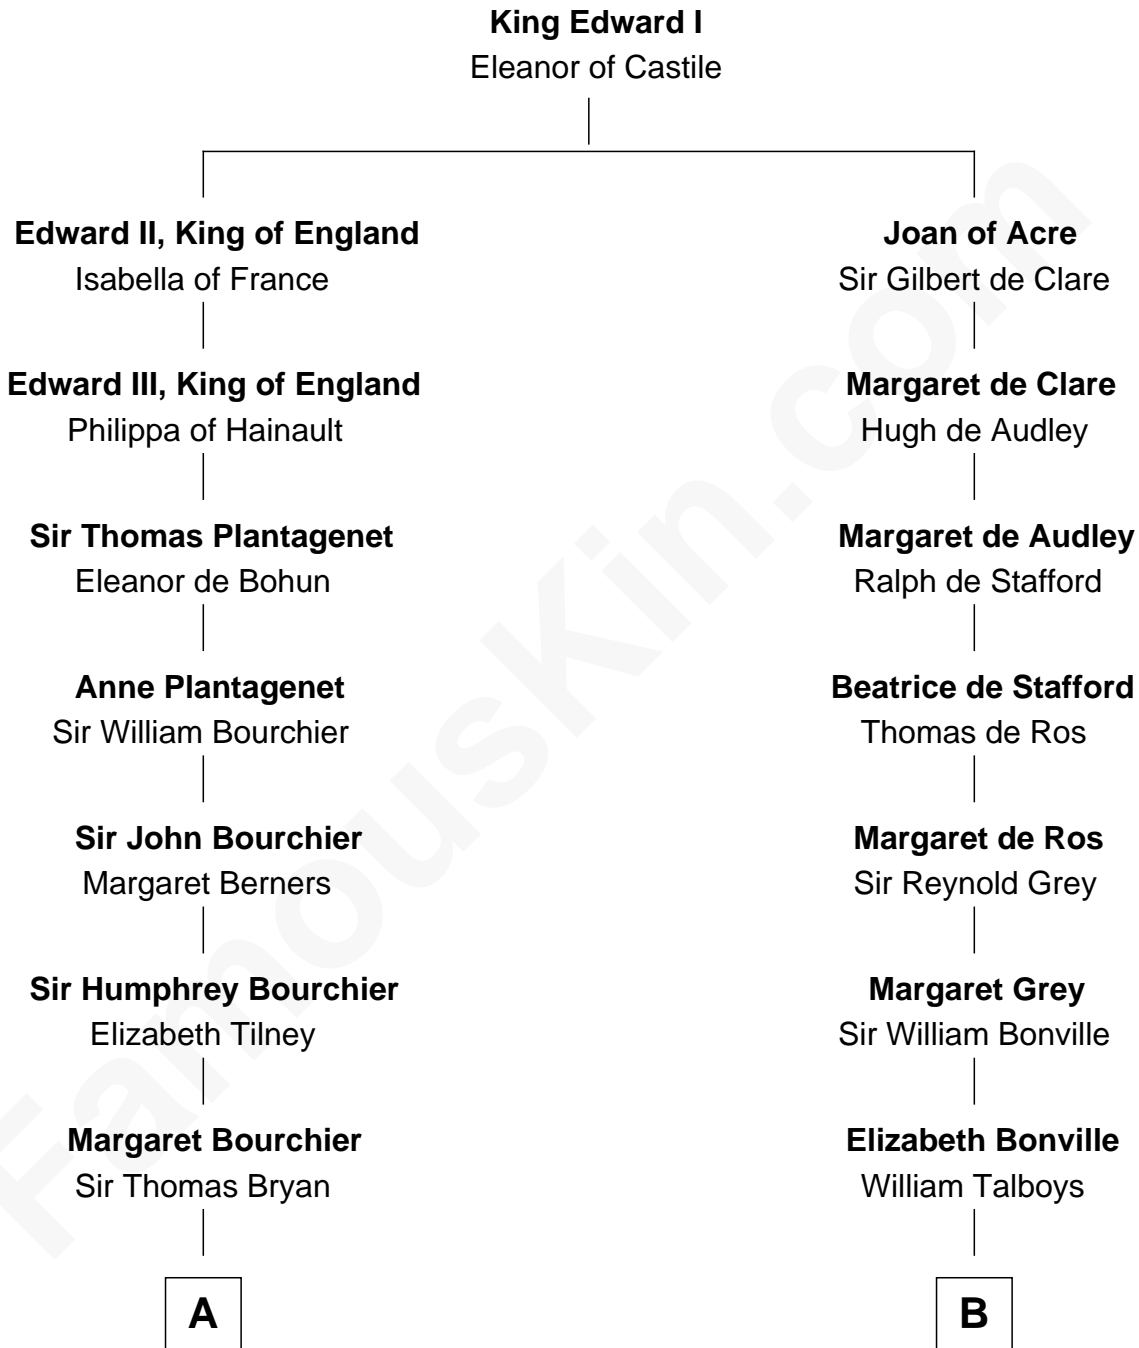

FamousKin.com

Relationship Chart of

Robert Treat Paine

Signer of the Declaration of Independence

15th cousin 4 times removed of

William Rufus Day

36th U.S. Secretary of State

C

—
Rufus Paine Spalding

Lucretia A. Swift

—
Emily Swift Spalding

Luther Day

—
William Rufus Day

36th U.S. Secretary of State

FamousKin.com