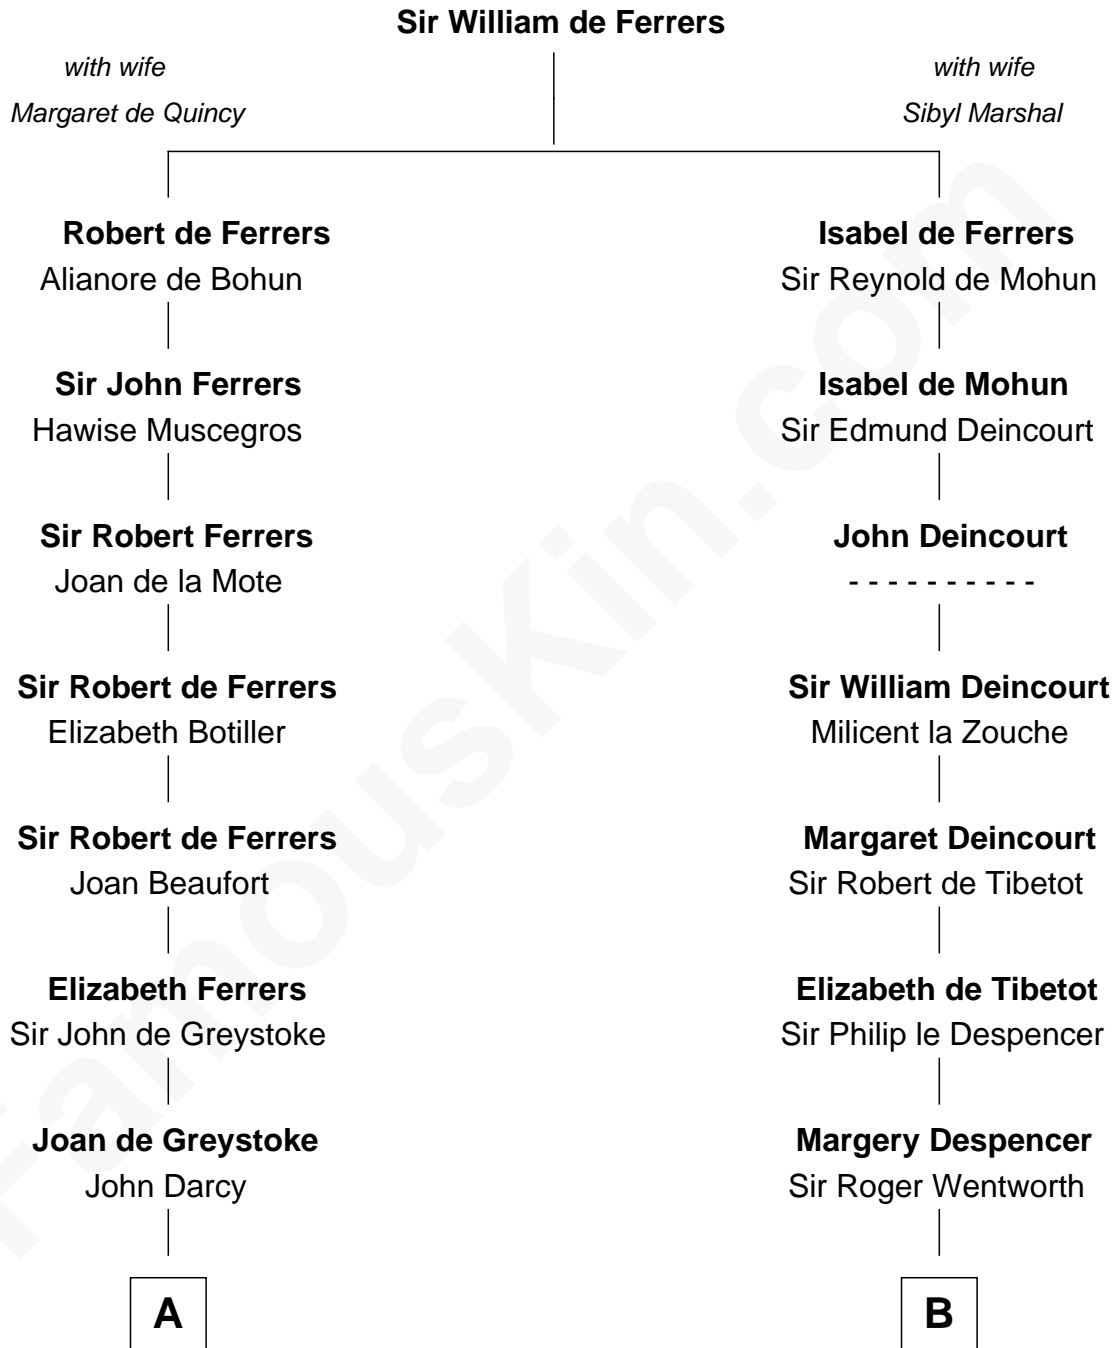

FamousKin.com

Relationship Chart of

Robert Treat Paine

Signer of the Declaration of Independence

17th cousin 3 times removed of

William Rufus Day

36th U.S. Secretary of State