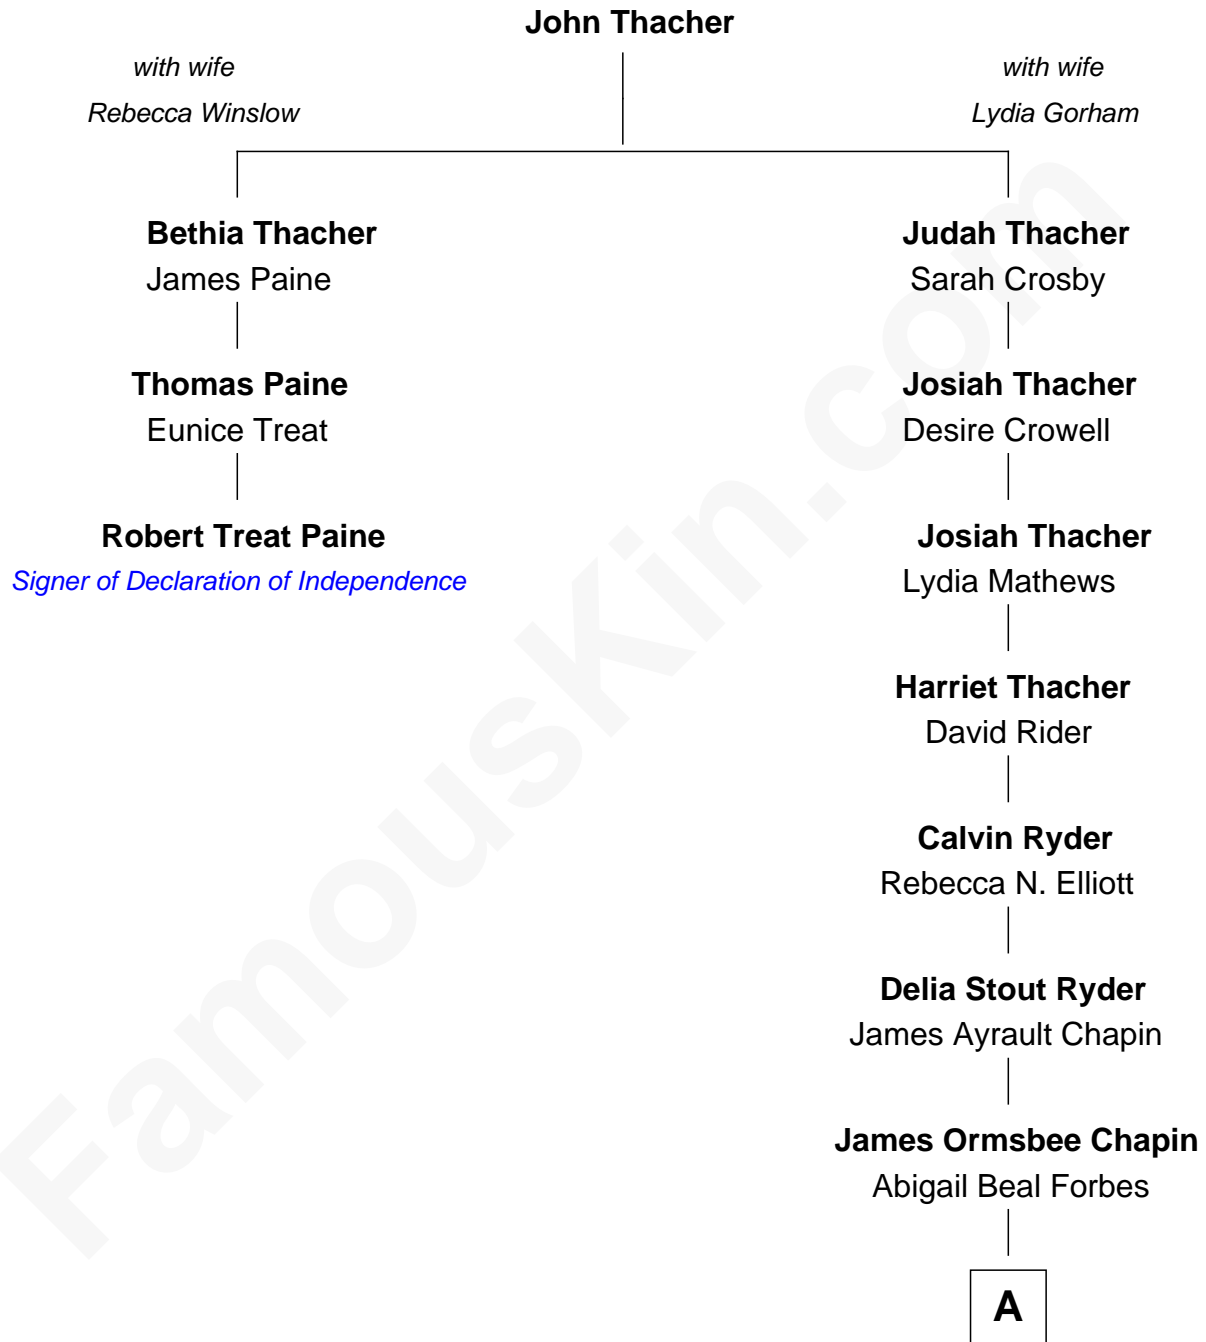

FamousKin.com

Relationship Chart of

Robert Treat Paine

Signer of the Declaration of Independence

2nd cousin 6 times removed of

Harry Chapin

Singer and Songwriter

A

James Forbes Chapin

Jeanne Elspeth Burke

Harry Chapin

Singer and Songwriter

FamousKin.com