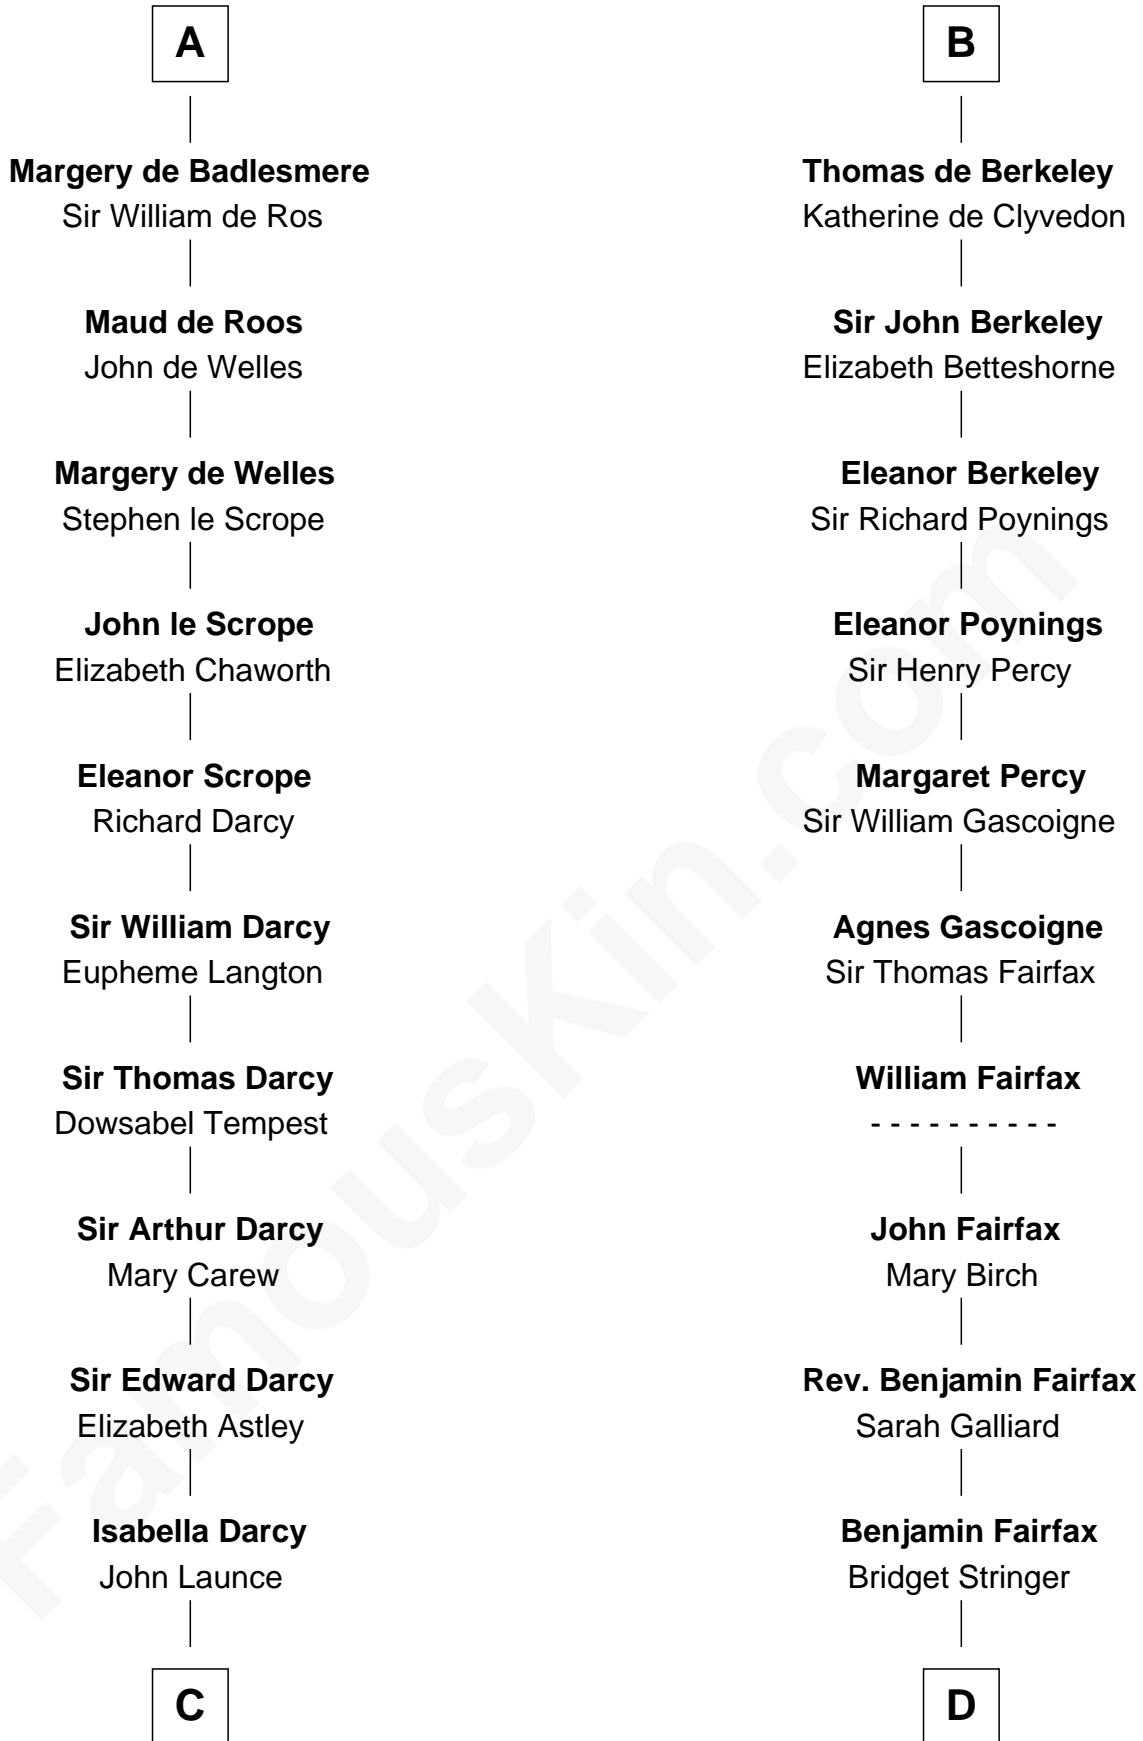

FamousKin.com

Relationship Chart of

Robert Treat Paine

Signer of the Declaration of Independence

21st cousin of

Harriet Martineau

Author of The Hour and the Man

Mitchertach O'Toole

Cacht Inion Loigsig O'Morda

C

Mary Launce
Rev. John Sherman

Abigail Sherman
Rev. Samuel Willard

Abigail Willard
Rev. Samuel Treat

Eunice Treat
Thomas Paine

Robert Treat Paine

Signer of Declaration of Independence