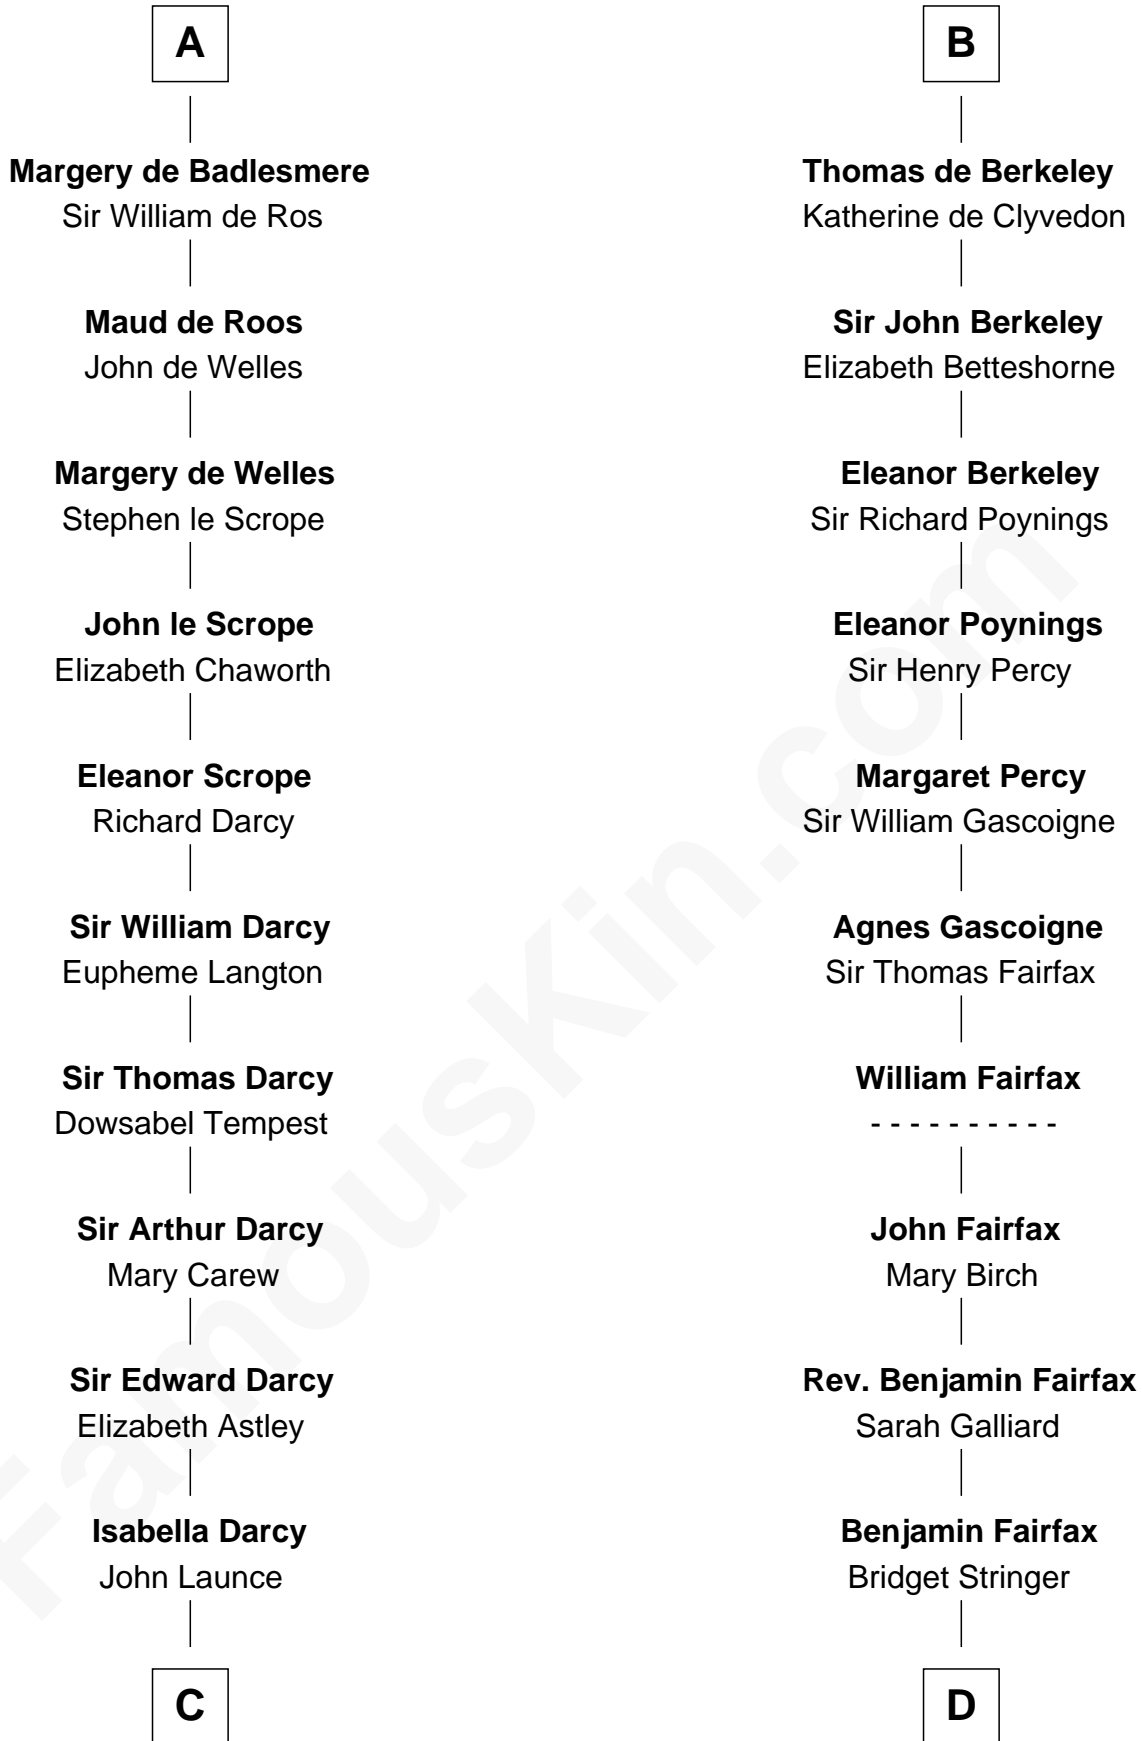

## Relationship Chart of

### Robert Treat Paine

*Signer of the Declaration of Independence*

21st cousin of

### Harriet Martineau

*Author of The Hour and the Man*

**Enna MacMurrough**

-----

**C**

**Mary Launce**  
Rev. John Sherman

**Abigail Sherman**  
Rev. Samuel Willard

**Abigail Willard**  
Rev. Samuel Treat

**Eunice Treat**  
Thomas Paine

**Robert Treat Paine**  
*Signer of Declaration of Independence*

**D**

**Sarah Fairfax**  
Rev John Meadows

**Philip Meadows**  
Margaret Hall

**Sarah Meadows**  
Dr. David Martineau