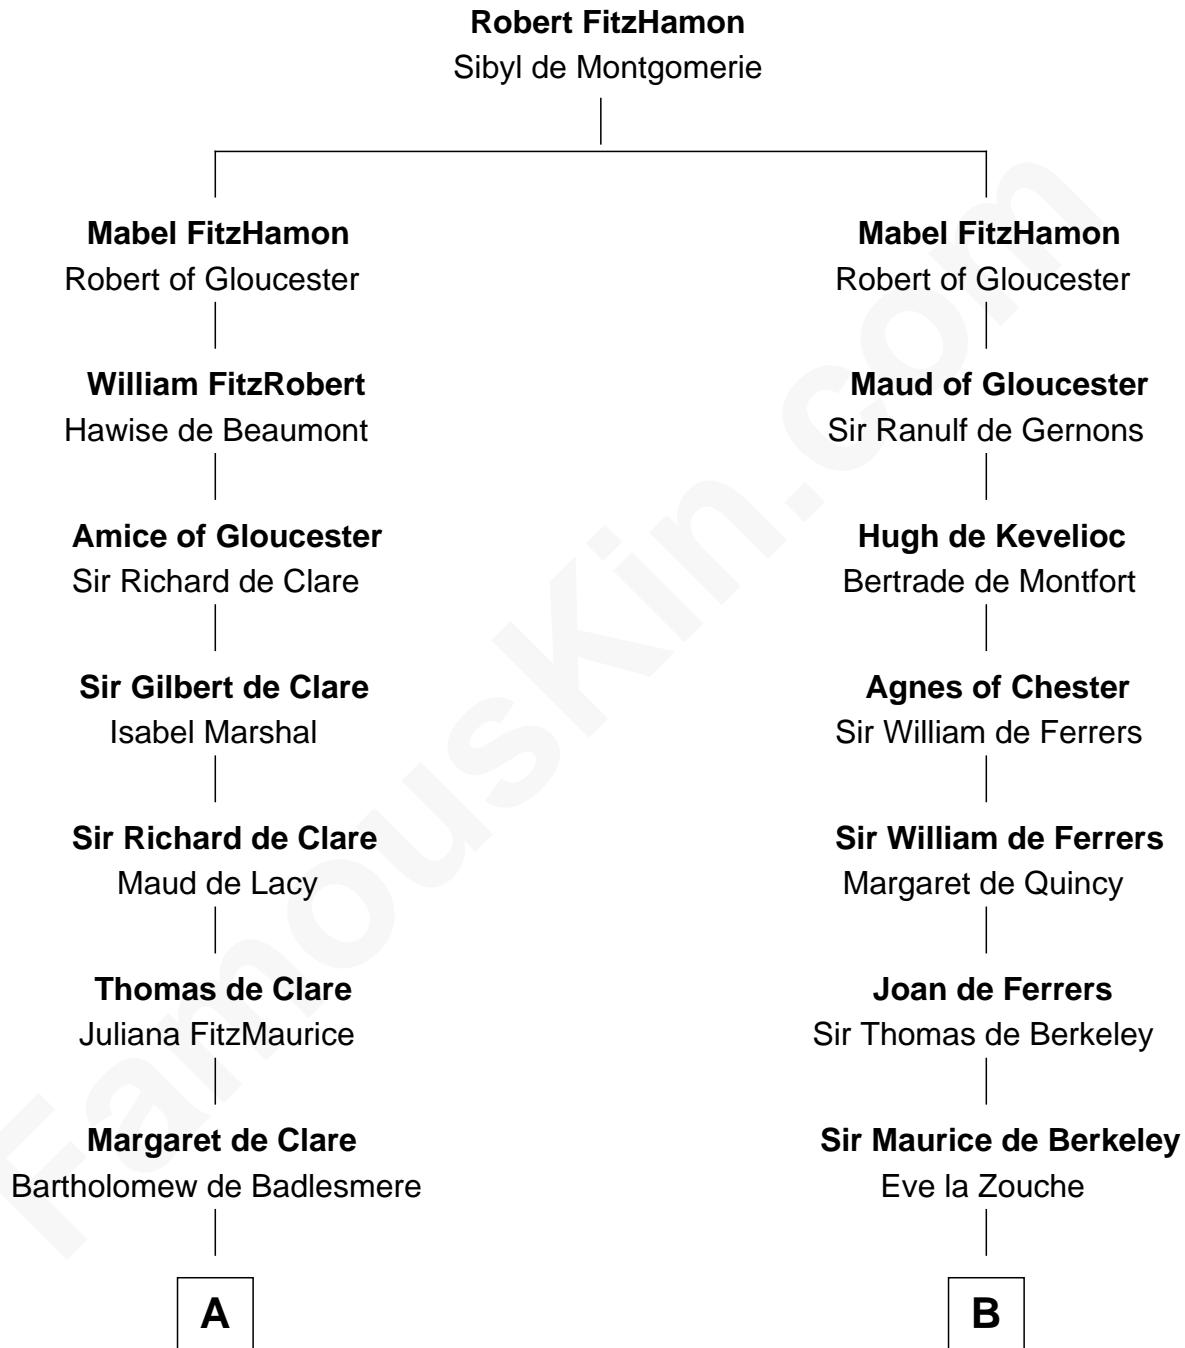

FamousKin.com

Relationship Chart of

Robert Treat Paine

Signer of the Declaration of Independence

21st cousin of

Harriet Martineau

Author of The Hour and the Man

C

Mary Launce
Rev. John Sherman

Abigail Sherman
Rev. Samuel Willard

Abigail Willard
Rev. Samuel Treat

Eunice Treat
Thomas Paine

Robert Treat Paine
Signer of Declaration of Independence

D

Sarah Fairfax
Rev John Meadows