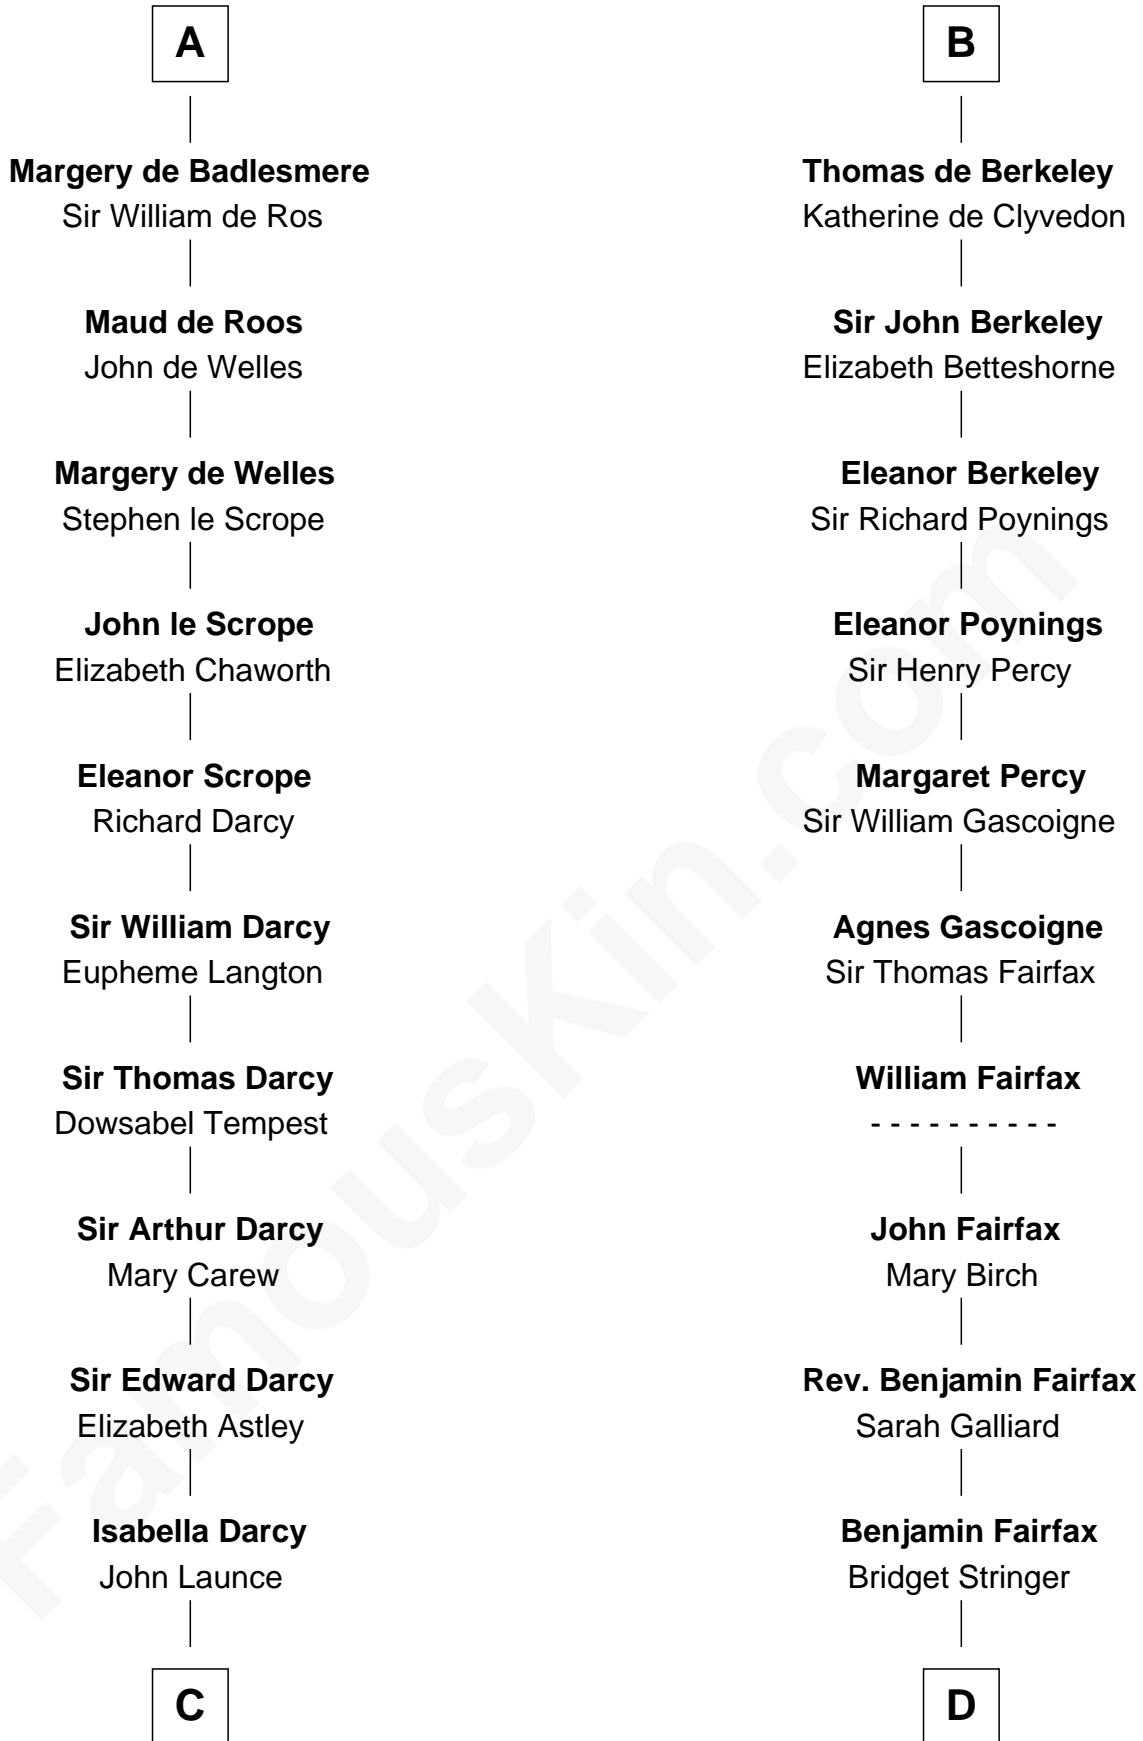

FamousKin.com

Relationship Chart of

Robert Treat Paine

Signer of the Declaration of Independence

21st cousin of

Harriet Martineau

Author of The Hour and the Man

C

Mary Launce
Rev. John Sherman

Abigail Sherman
Rev. Samuel Willard

Abigail Willard
Rev. Samuel Treat

Eunice Treat
Thomas Paine

Robert Treat Paine
Signer of Declaration of Independence

D

Sarah Fairfax
Rev John Meadows