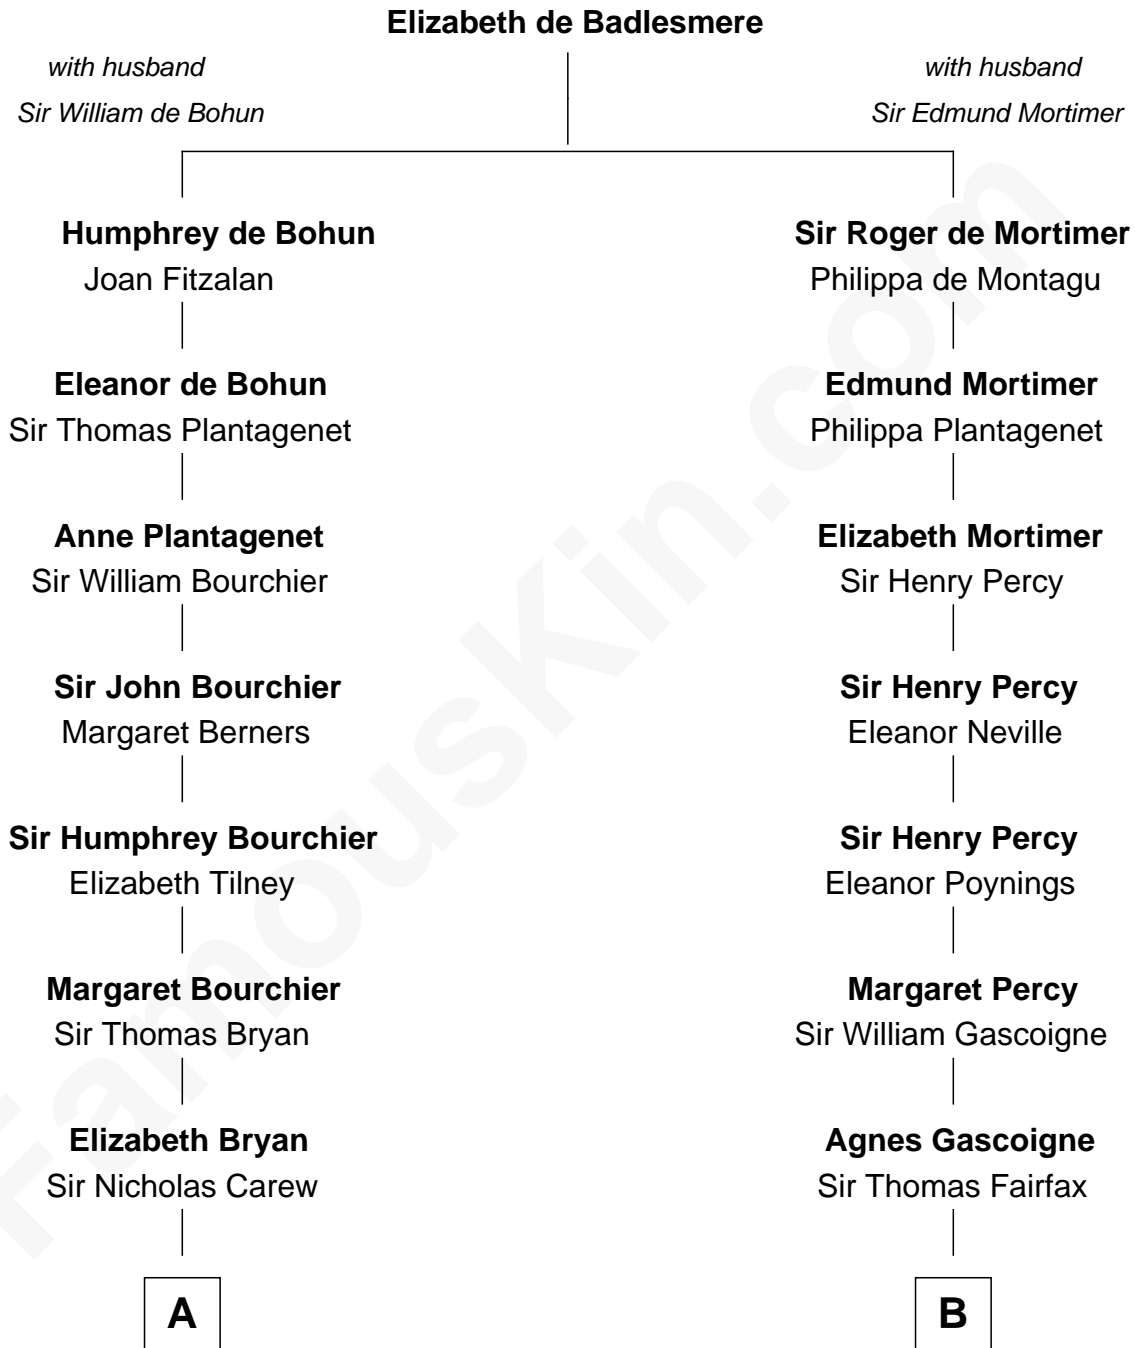

FamousKin.com

Relationship Chart of

Robert Treat Paine

Signer of the Declaration of Independence

14th cousin 1 time removed of

Harriet Martineau

Author of The Hour and the Man

A

Mary Carew
Sir Arthur Darcy

Sir Edward Darcy
Elizabeth Astley

Isabella Darcy
John Launce

Mary Launce
Rev. John Sherman

Abigail Sherman
Rev. Samuel Willard

Abigail Willard
Rev. Samuel Treat

Eunice Treat
Thomas Paine