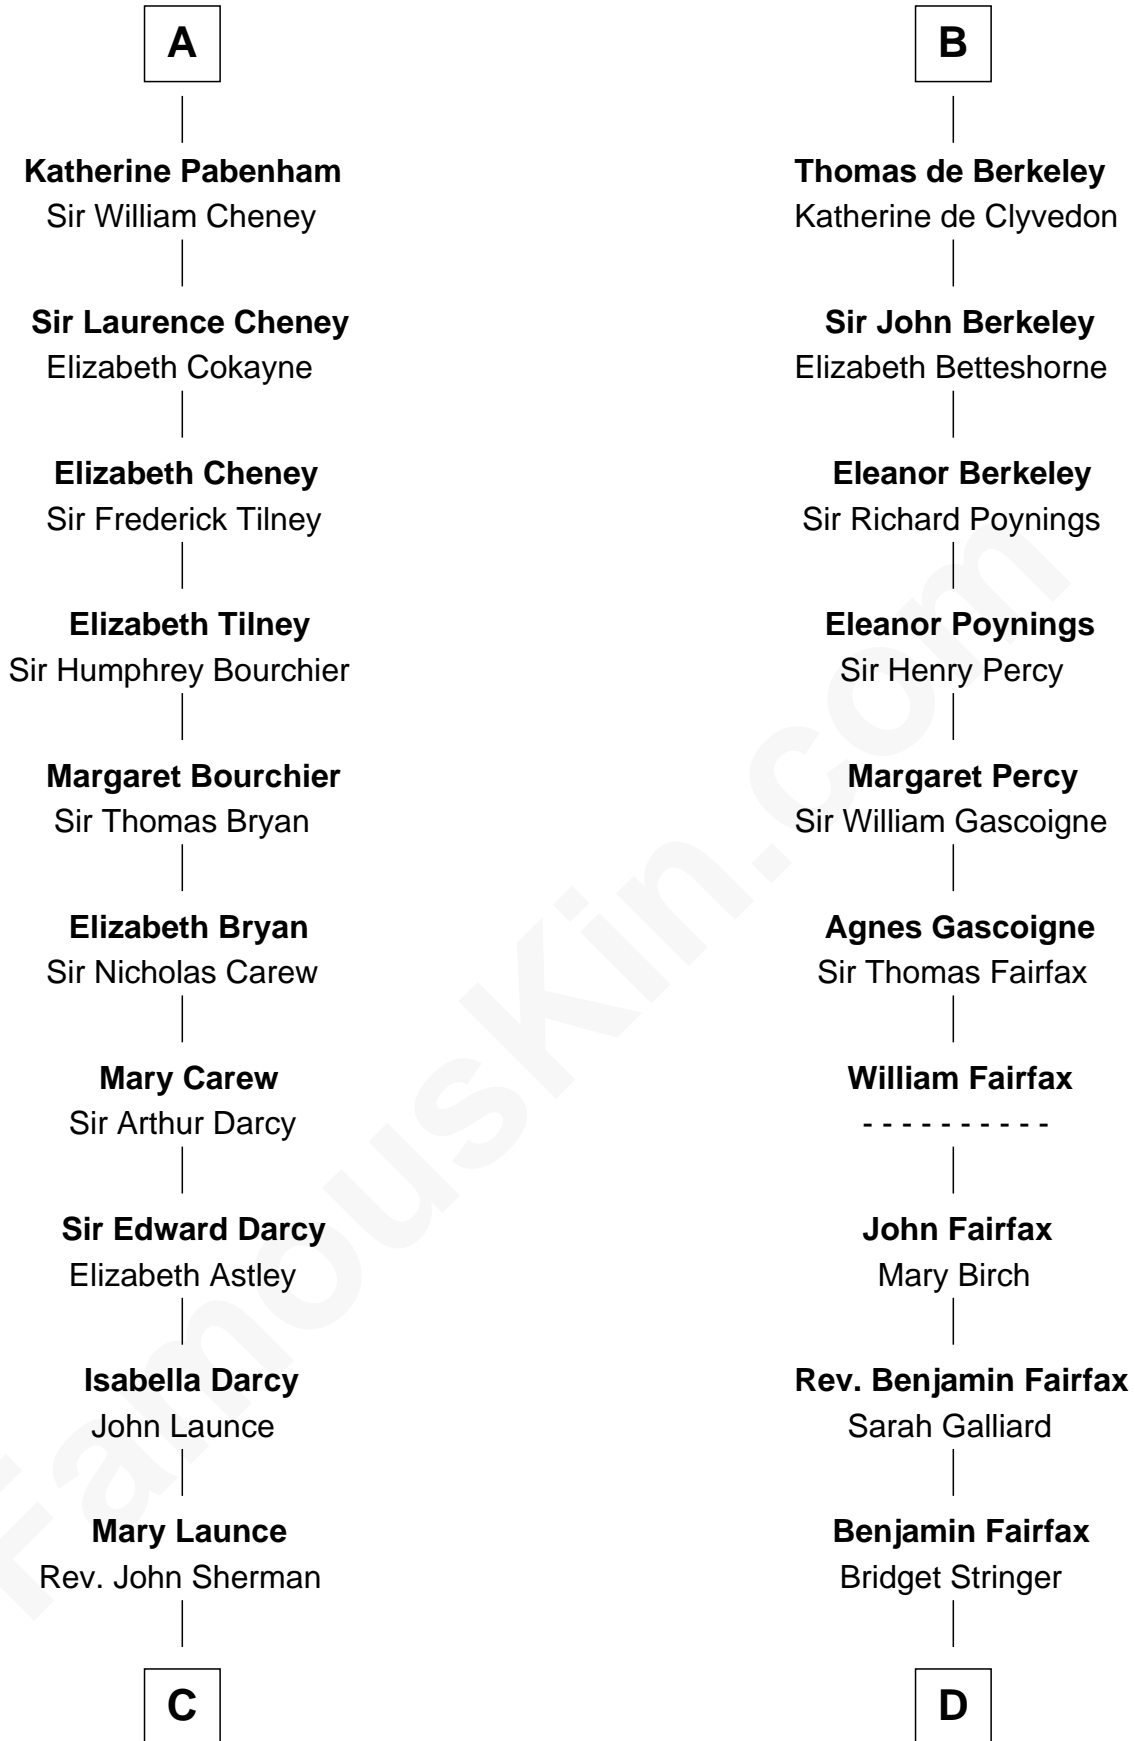

FamousKin.com

Relationship Chart of

Robert Treat Paine

Signer of the Declaration of Independence

20th cousin 1 time removed of

Harriet Martineau

Author of The Hour and the Man

William I de Lancaster
Gundred de Warenne

William II de Lancaster
Hawise de Stuteville

Hawise de Lancaster
Gilbert FitzRoger

Hawise de Lancaster
Peter II de Brus

Agnes de Brus
Walter de Fauconberge

Anice de Fauconberge
Sir Nicholas Engaine

Sir John d'Engaine
Joan Peveral

Elizabeth d'Engaine
Sir Laurence de Pabenharn

A

Avice of Lancaster
Richard de Morville

Helena de Morville
Roland of Galloway

Alan of Galloway
Helen de l'Isle

Helen of Galloway
Sir Roger de Quincy

Margaret de Quincy
Sir William de Ferrers

Joan de Ferrers
Sir Thomas de Berkeley

Sir Maurice de Berkeley
Eve la Zouche

B

C

Abigail Sherman
Rev. Samuel Willard

Abigail Willard
Rev. Samuel Treat

Eunice Treat
Thomas Paine

Robert Treat Paine
Signer of Declaration of Independence