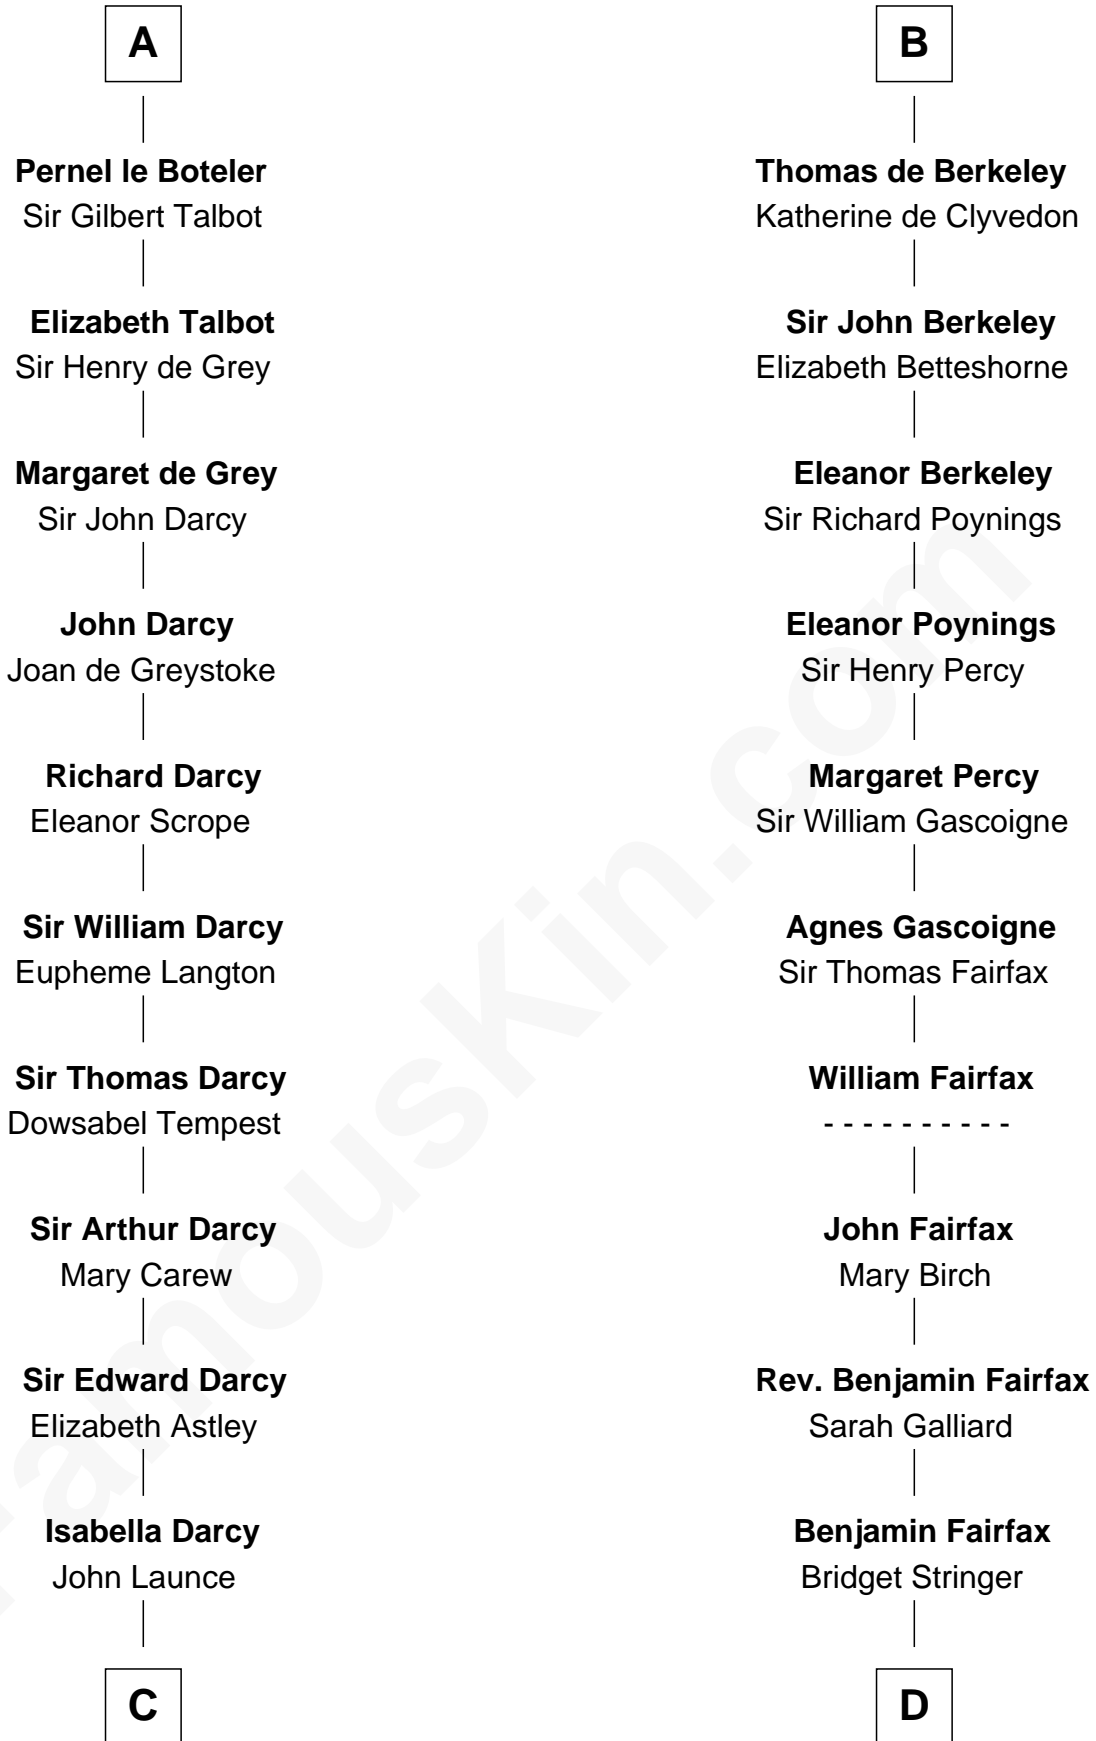

FamousKin.com

Relationship Chart of

Robert Treat Paine

Signer of the Declaration of Independence

21st cousin of

Harriet Martineau

Author of The Hour and the Man

Gilbert Fitzrichard de Clare
Adeliza de Clermont-en-Beauvaisis

Richard Fitzgilbert de Clare
Adeliza de Meschines

Roger de Clare
Maud de St. Hilary

Aveline de Clare
Sir Geoffrey FitzPiers

Sir John FitzGeoffrey
Isabel le Bigod

Joan FitzJohn
Thebaud le Boteler

Sir Edmund Boteler
Joan FitzGerald

Sir James le Boteler
Eleanor de Bohun

A

Gilbert Fitzgilbert de Clare
Isabel de Beaumont

Richard de Clare
Aoife MacMurrough

Isabel de Clare
Sir William Marshal

Eva Marshal
William de Braiose

Eve de Braiose
Sir William de Cantilupe

Milicent de Cantilupe
Eudo la Zouche

Eve la Zouche
Sir Maurice de Berkeley

B

C

Mary Launce
Rev. John Sherman

Abigail Sherman
Rev. Samuel Willard

Abigail Willard
Rev. Samuel Treat

Eunice Treat
Thomas Paine