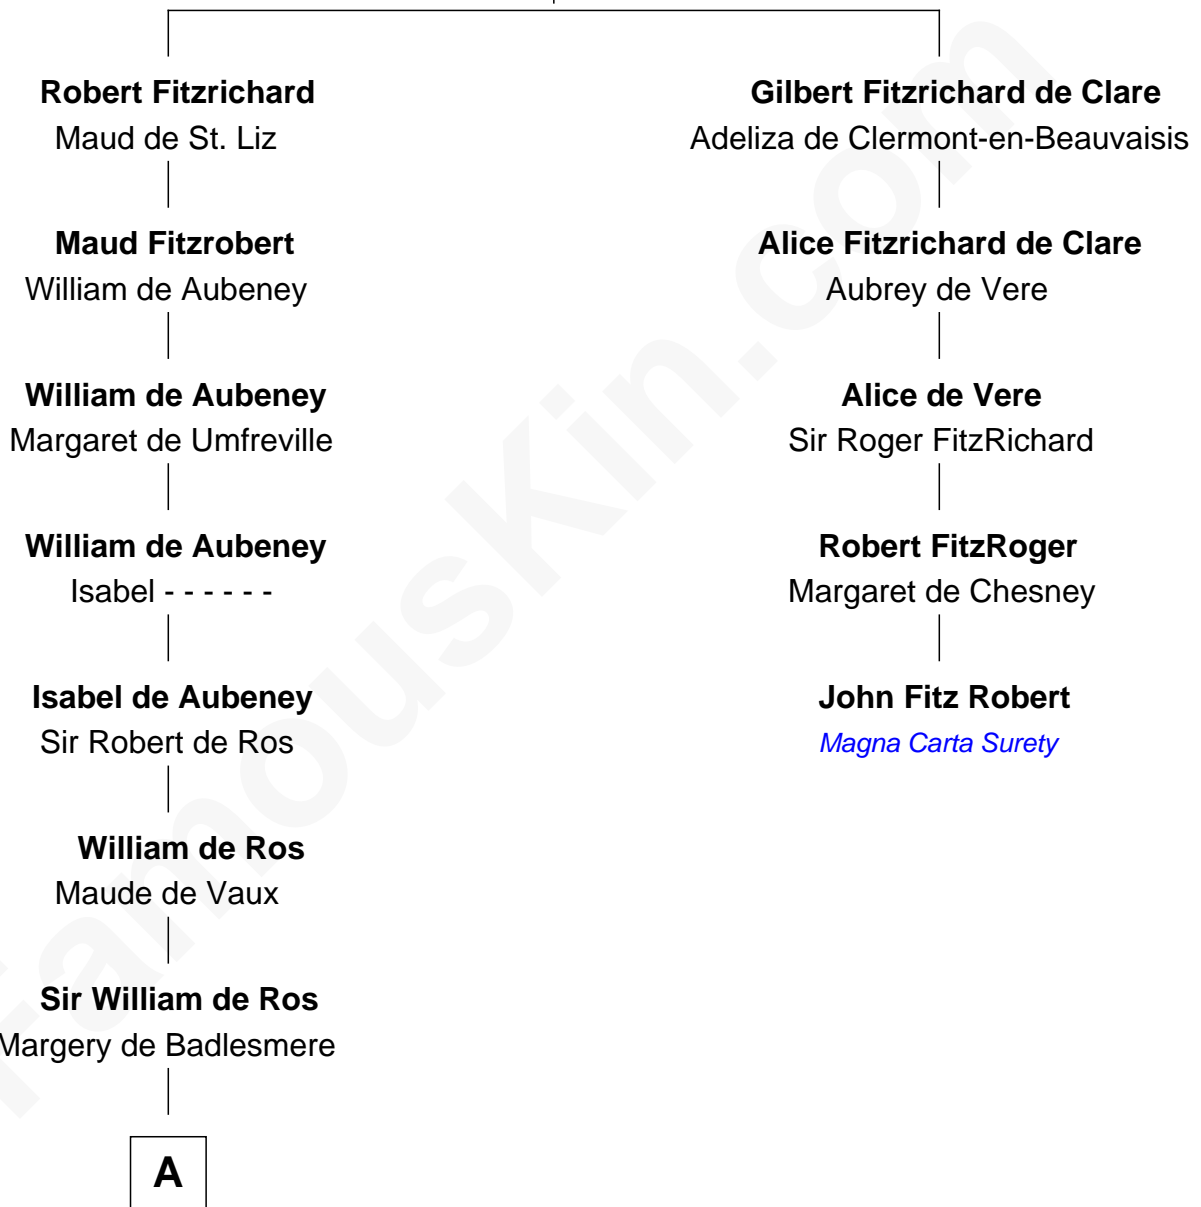

FamousKin.com

Relationship Chart of

Robert Treat Paine

Signer of the Declaration of Independence

4th cousin 16 times removed of

John Fitz Robert
Magna Carta Surety

Richard Fitzgilbert
Rohese Giffard

A