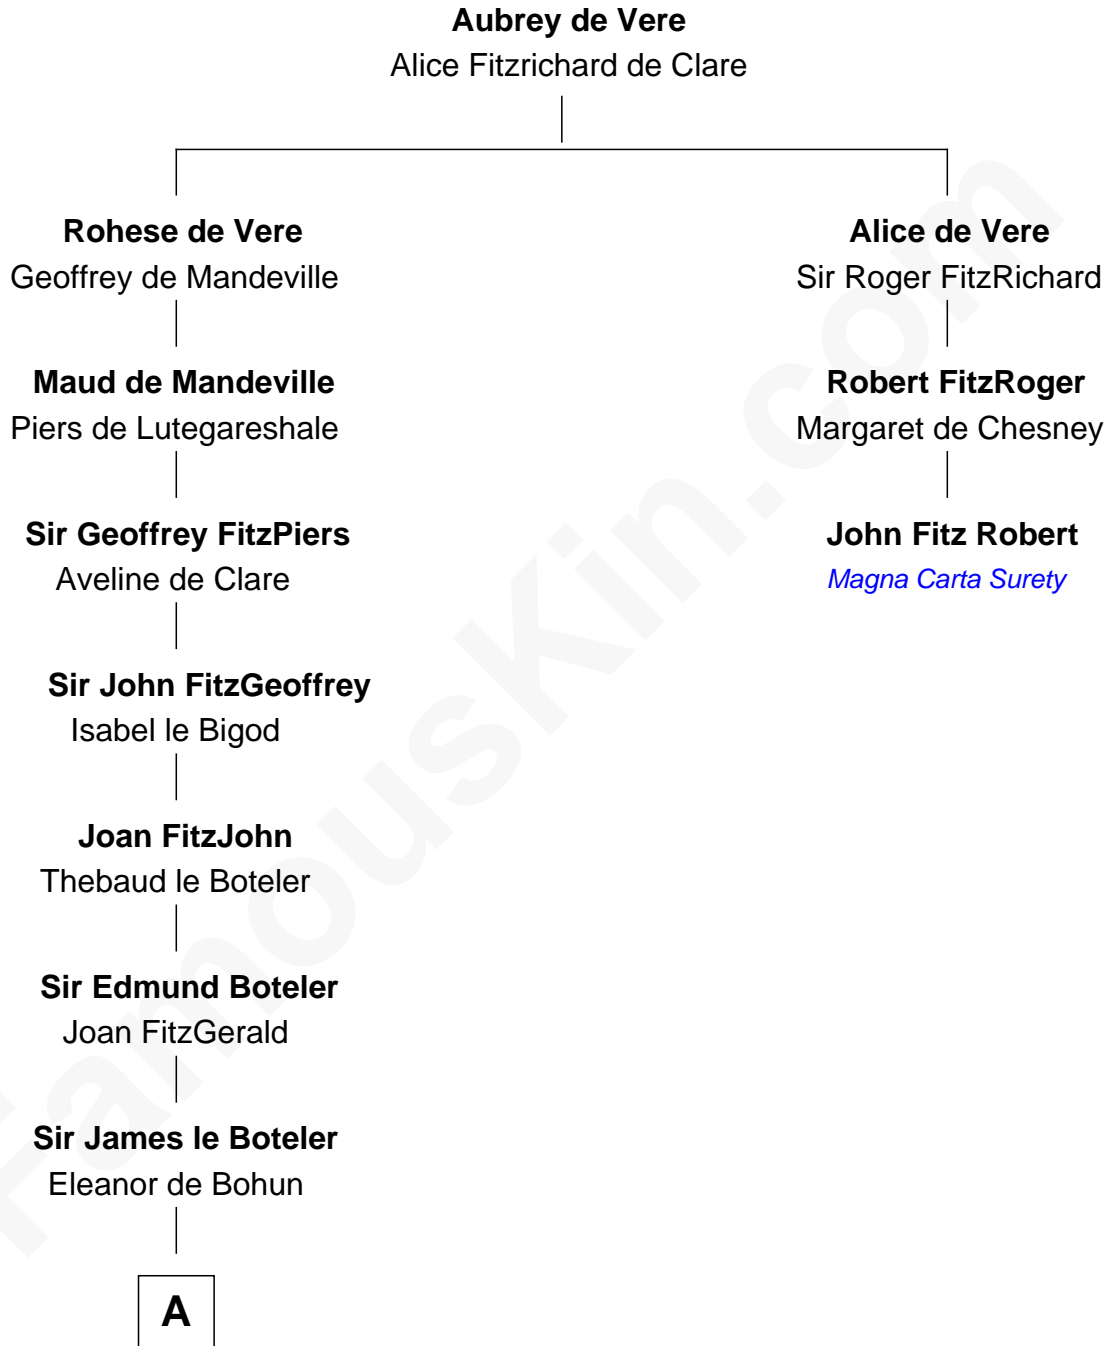

FamousKin.com

Relationship Chart of

Robert Treat Paine

Signer of the Declaration of Independence

2nd cousin 19 times removed of

John Fitz Robert
Magna Carta Surety

A

Pernel le Boteler
Sir Gilbert Talbot

Elizabeth Talbot
Sir Henry de Grey

Margaret de Grey
Sir John Darcy

John Darcy
Joan de Greystoke

Richard Darcy
Eleanor Scrope

Sir William Darcy
Eupheme Langton

Sir Thomas Darcy
Dowsabel Tempest

Sir Arthur Darcy
Mary Carew