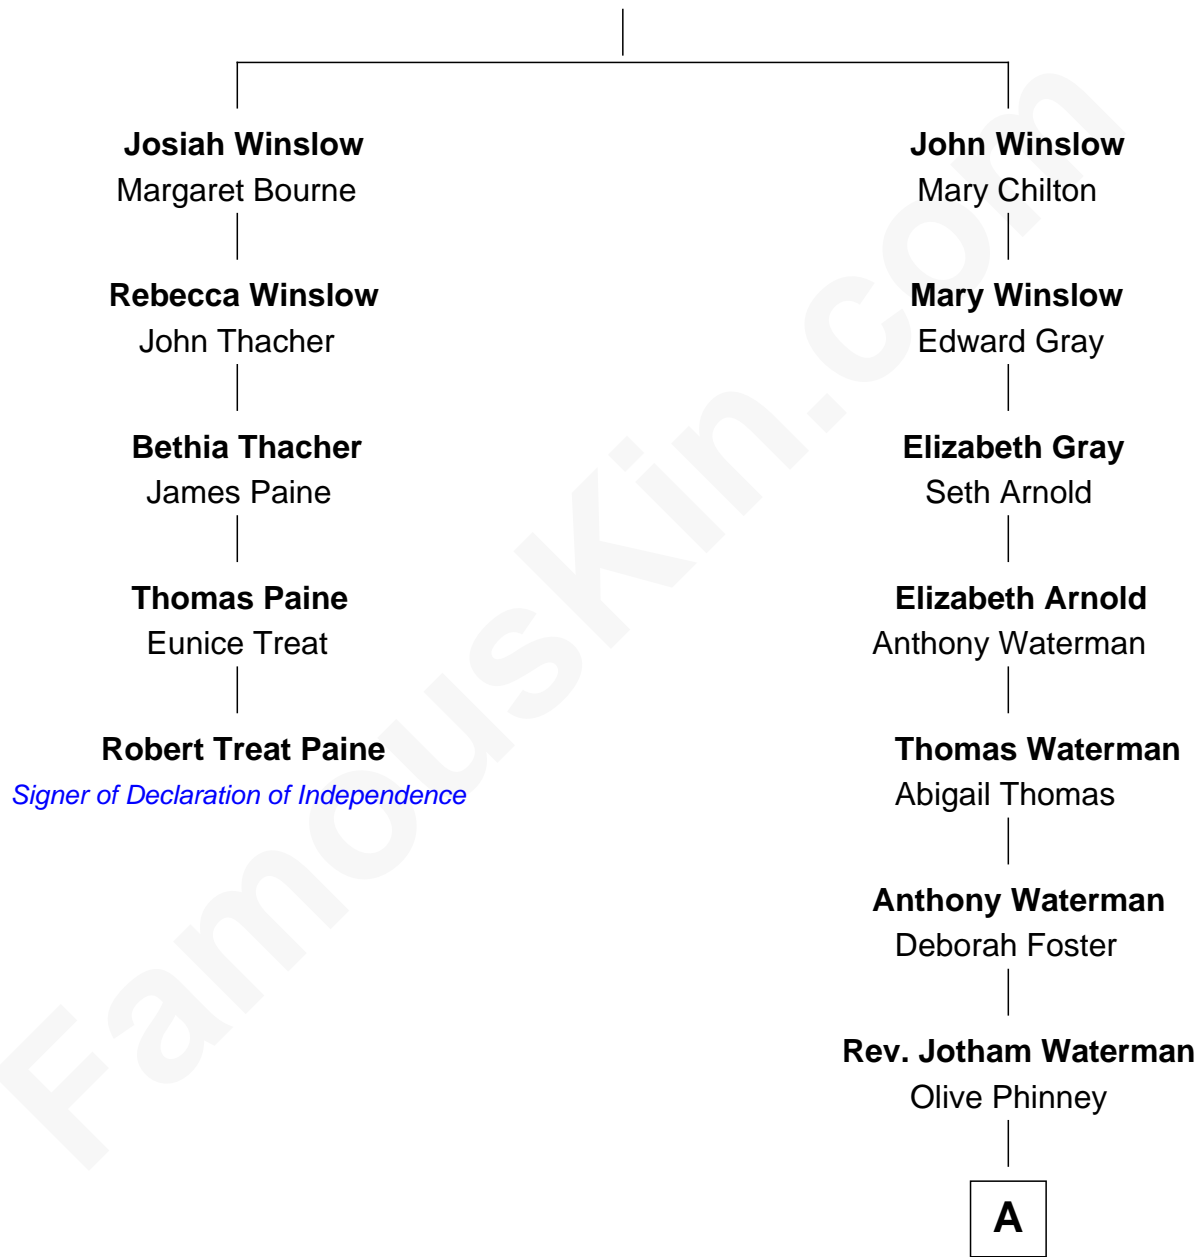

FamousKin.com

Relationship Chart of

Robert Treat Paine

Signer of the Declaration of Independence

4th cousin 8 times removed of

Jordana Brewster

TV and Movie Actress

Edward Winslow
Magdalen Oliver

A

Lucy Anne Waterman

Sylvanus S. Besse

Lyman Waterman Besse

Henrietta Louisa Seger

Florence Foster Besse

Kingman Brewster

Kingman Brewster

Mary Louise Phillips

Alden Brewster

Maria João Leão de Sousa

Jordana Brewster

TV and Movie Actress