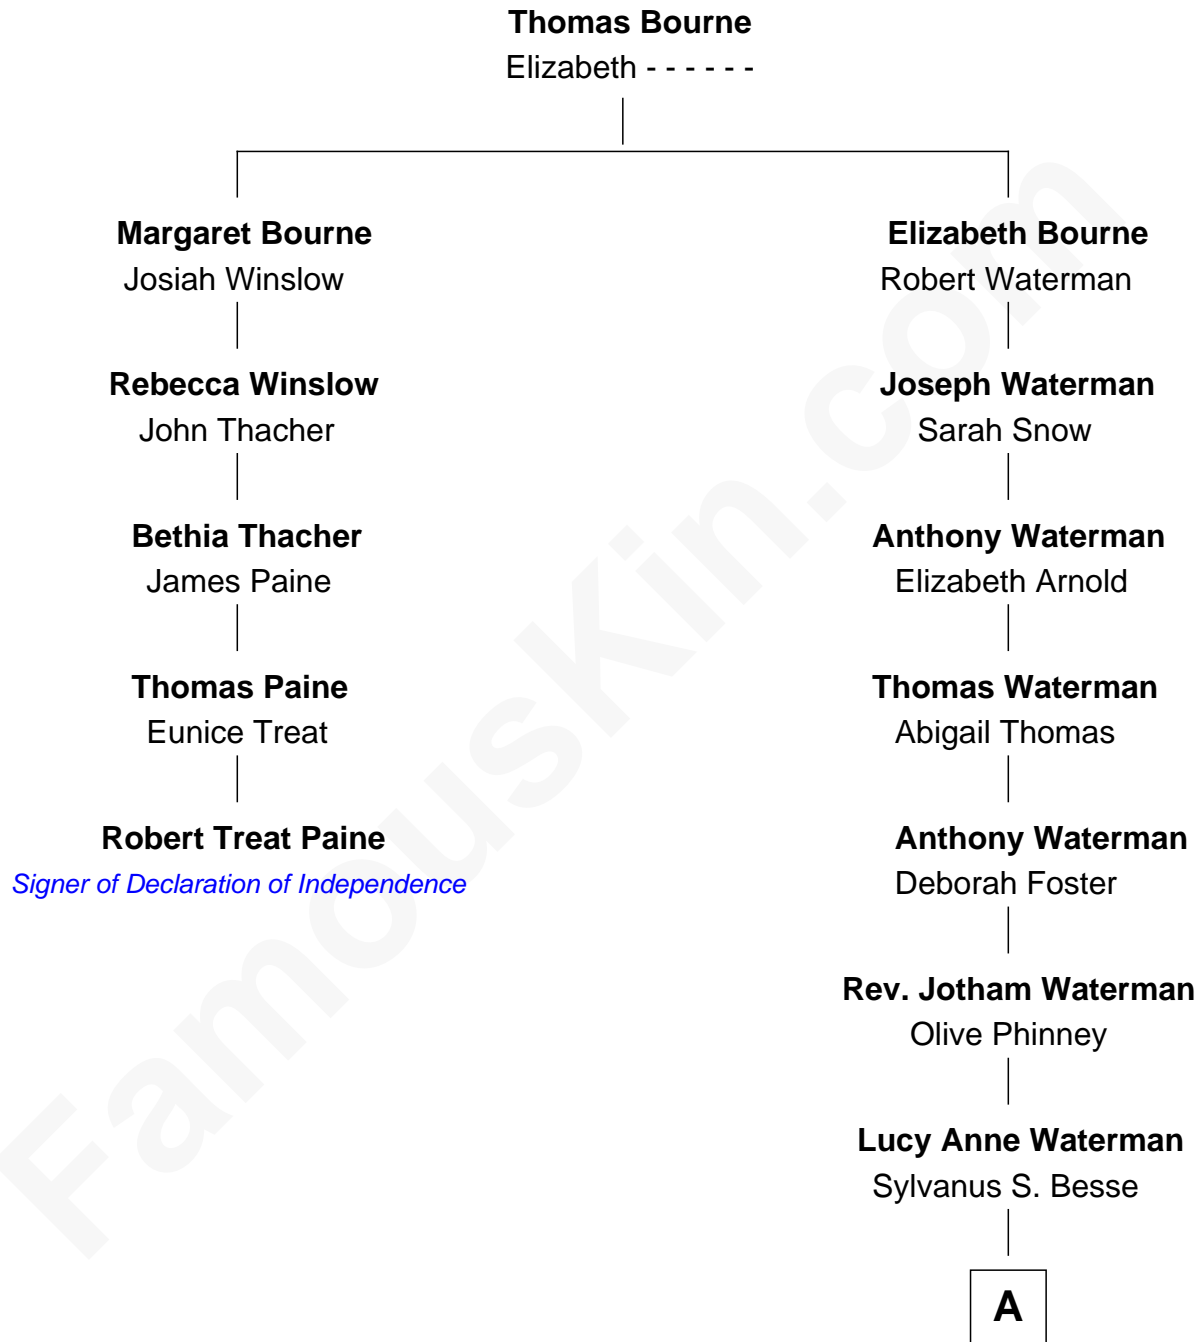

FamousKin.com

Relationship Chart of

Robert Treat Paine

Signer of the Declaration of Independence

4th cousin 7 times removed of

Jordana Brewster

TV and Movie Actress

A

Lyman Waterman Besse

Henrietta Louisa Seger

Florence Foster Besse

Kingman Brewster

Kingman Brewster

Mary Louise Phillips

Alden Brewster

Maria João Leão de Sousa

Jordana Brewster

TV and Movie Actress