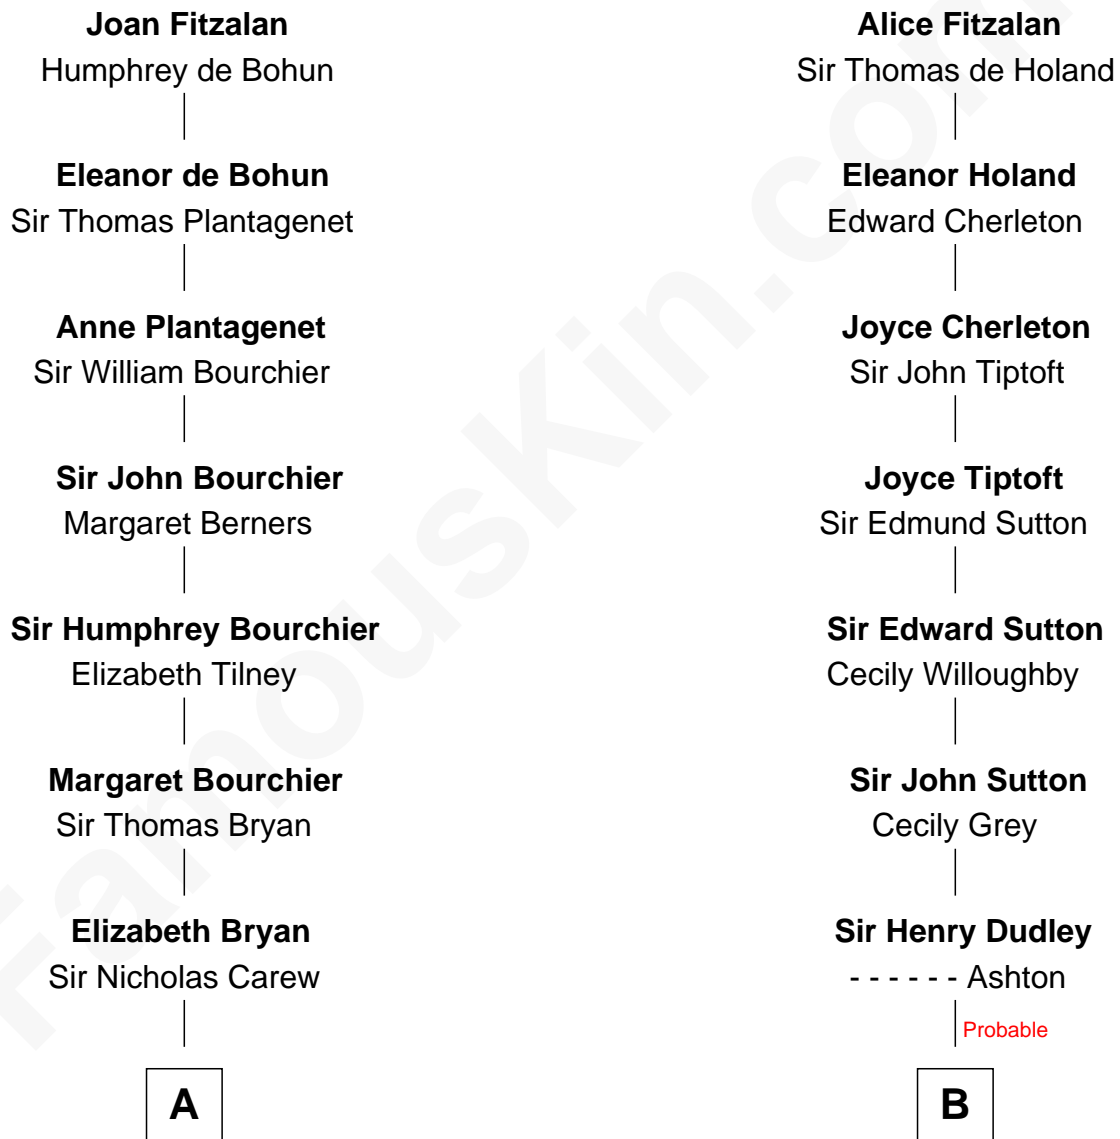

FamousKin.com

Relationship Chart of

Robert Treat Paine

Signer of the Declaration of Independence

14th cousin 1 time removed of

Oliver Wendell Holmes, Sr.

American "Fireside" Poet

Richard Fitzalan
Eleanor Plantagenet

A

Mary Carew
Sir Arthur Darcy

Sir Edward Darcy
Elizabeth Astley

Isabella Darcy
John Launce

Mary Launce
Rev. John Sherman

Abigail Sherman
Rev. Samuel Willard

Abigail Willard
Rev. Samuel Treat

Eunice Treat
Thomas Paine