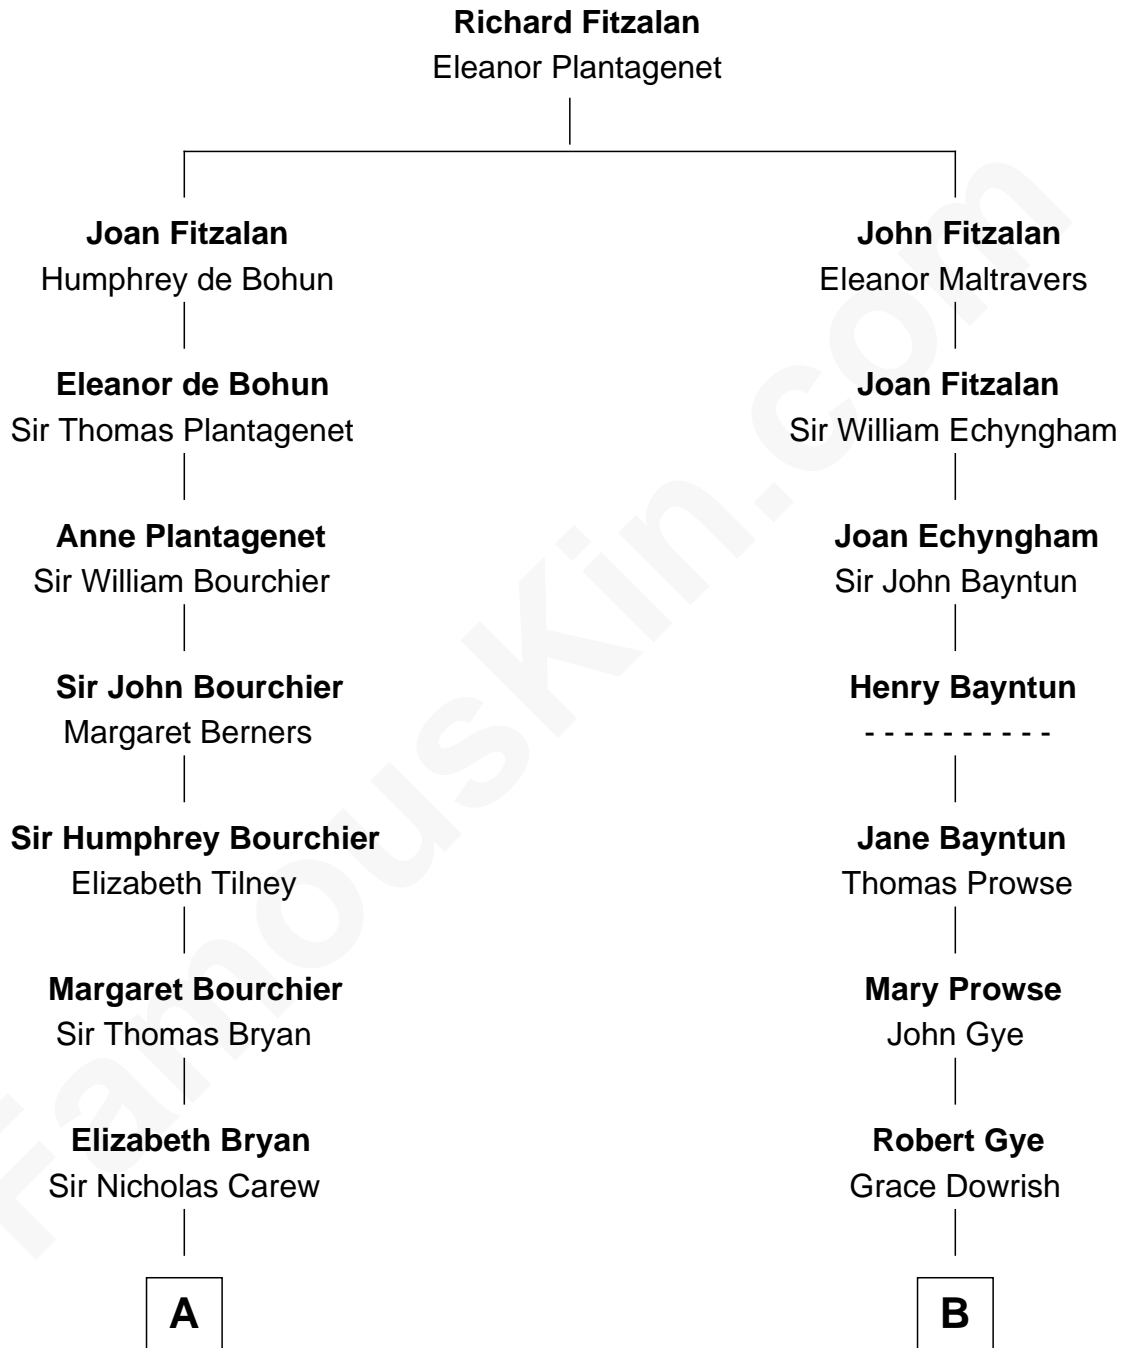

FamousKin.com

Relationship Chart of

Robert Treat Paine

Signer of the Declaration of Independence

14th cousin 3 times removed of

Endicott Peabody

62nd Governor of Massachusetts

A

Mary Carew
Sir Arthur Darcy

Sir Edward Darcy
Elizabeth Astley

Isabella Darcy
John Launce

Mary Launce
Rev. John Sherman

Abigail Sherman
Rev. Samuel Willard

Abigail Willard
Rev. Samuel Treat

Eunice Treat
Thomas Paine