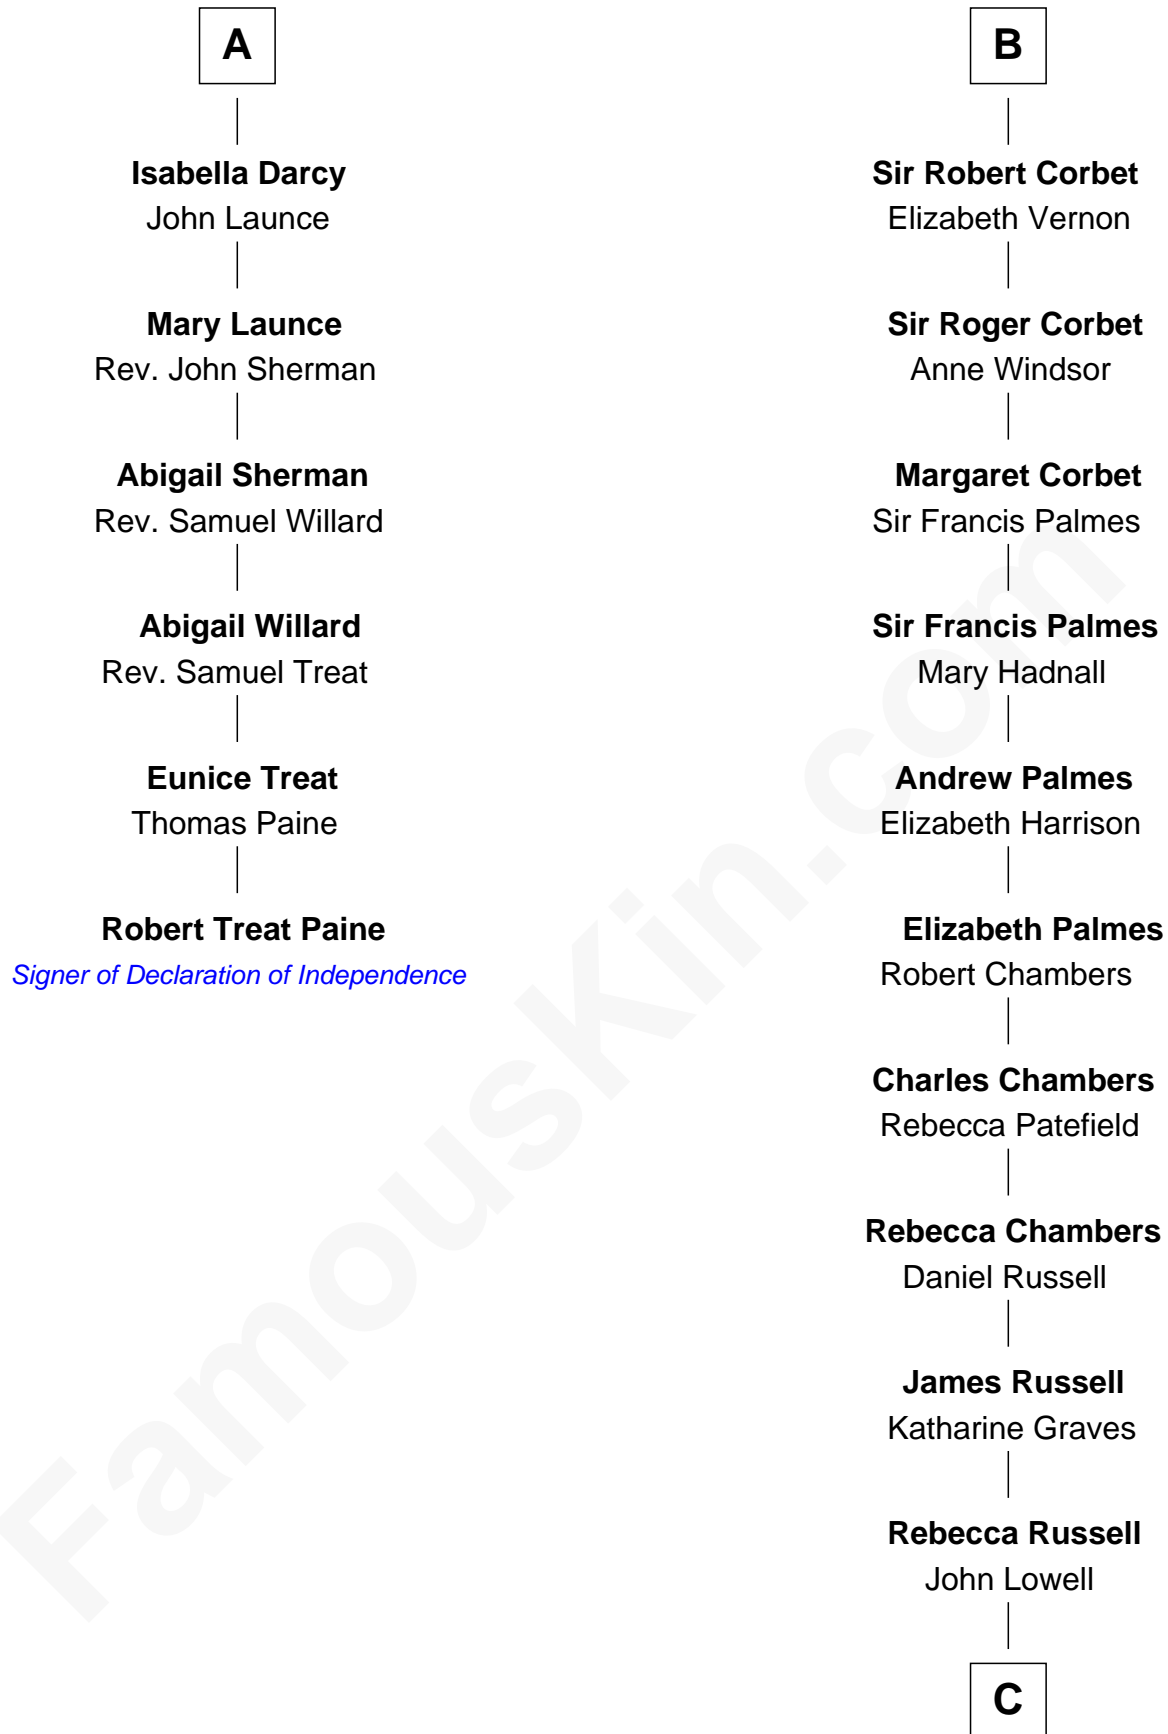

FamousKin.com

Relationship Chart of

Robert Treat Paine

Signer of the Declaration of Independence

12th cousin 6 times removed of

James Russell Lowell

American "Fireside" Poet

Sir Henry de Grey

Sir Thomas Hopton

Eleanor Lucy

Elizabeth Hopton

Sir Roger Corbet

Sir Richard Corbet

Elizabeth Devereux

B

C