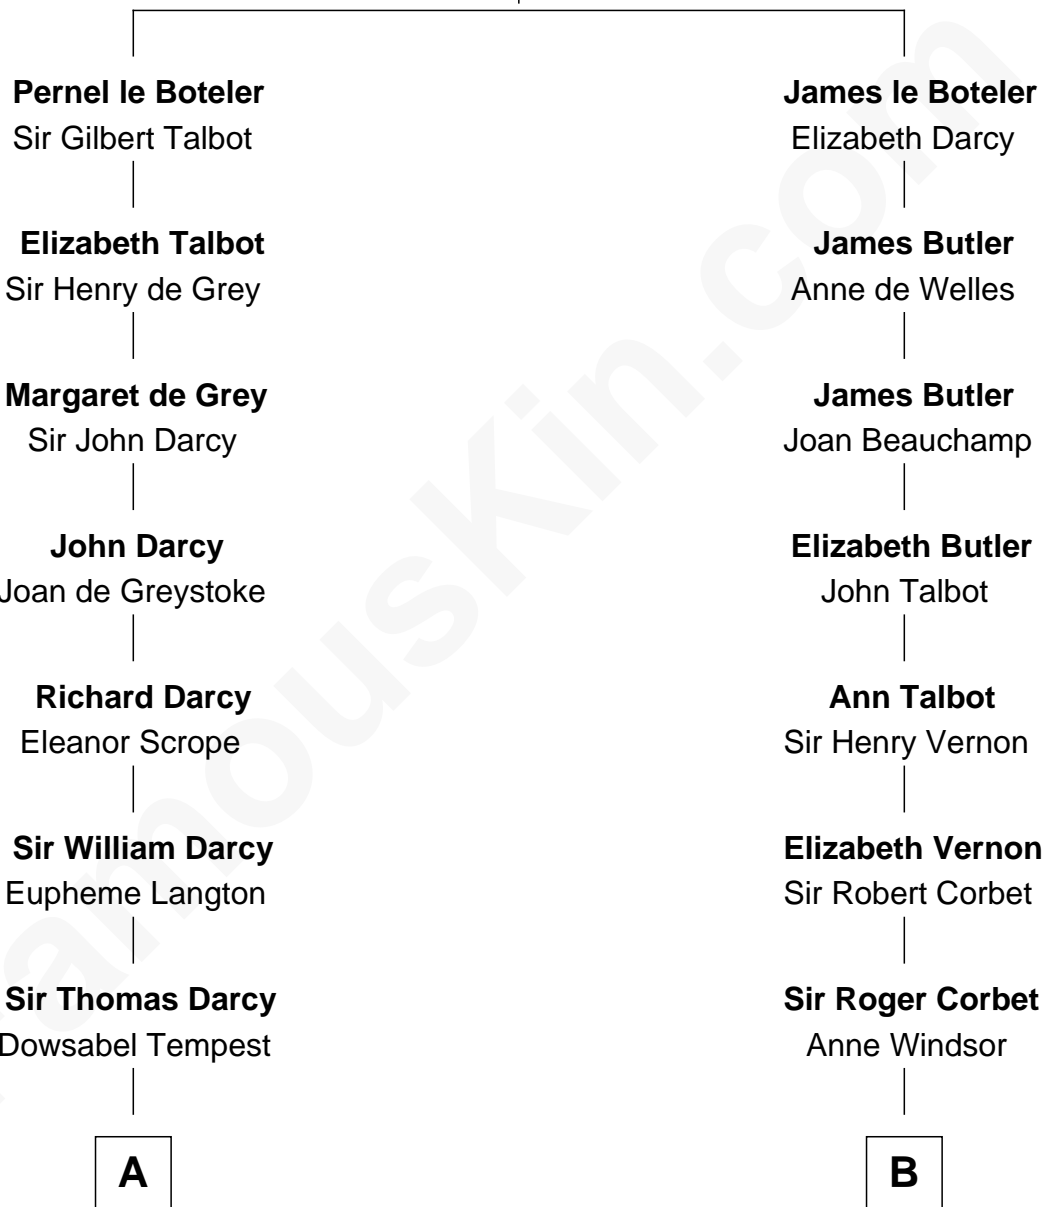

## Relationship Chart of

### Robert Treat Paine

*Signer of the Declaration of Independence*

14th cousin 2 times removed of

**James Russell Lowell**  
*American "Fireside" Poet*

**Sir James le Boteler**  
Eleanor de Bohun

**A**

**Sir Arthur Darcy**

Mary Carew

**Sir Edward Darcy**

Elizabeth Astley

**Isabella Darcy**

John Launce

**Mary Launce**

Rev. John Sherman

**Abigail Sherman**