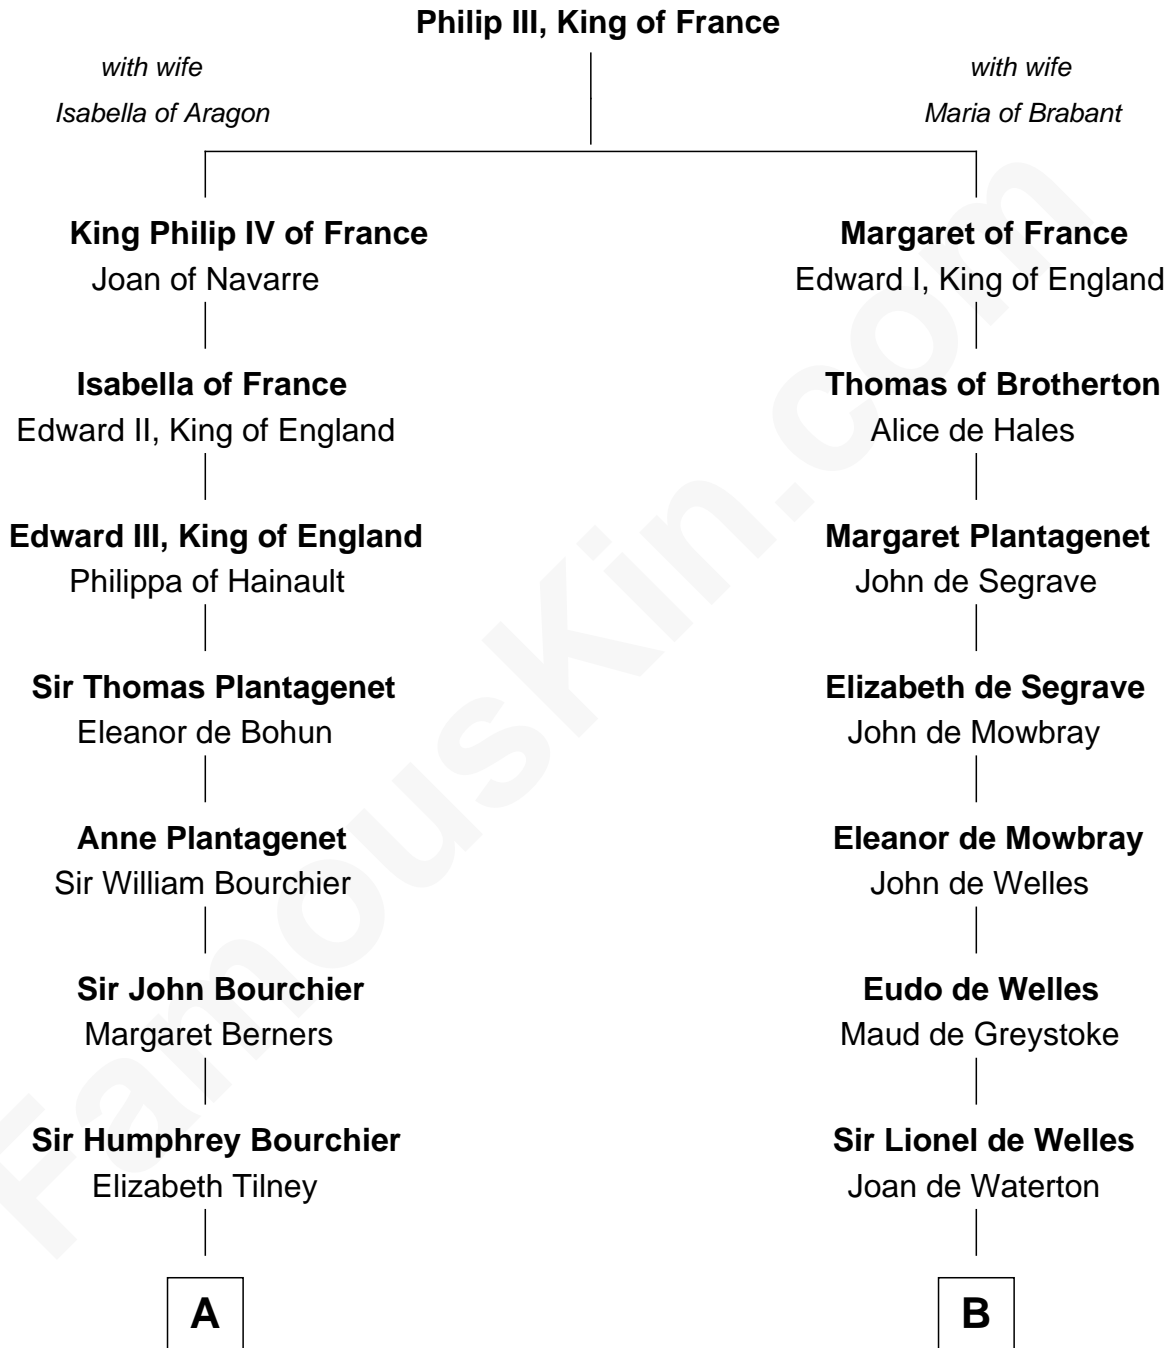

FamousKin.com

Relationship Chart of

Robert Treat Paine

Signer of the Declaration of Independence

16th cousin 3 times removed of

Ichabod Goodwin

27th Governor of New Hampshire

C

Hannah Hill

Dominicus Goodwin

Samuel Goodwin

Anna Thompson Gerrish

Ichabod Goodwin

27th Governor of New Hampshire

FamousKin.com