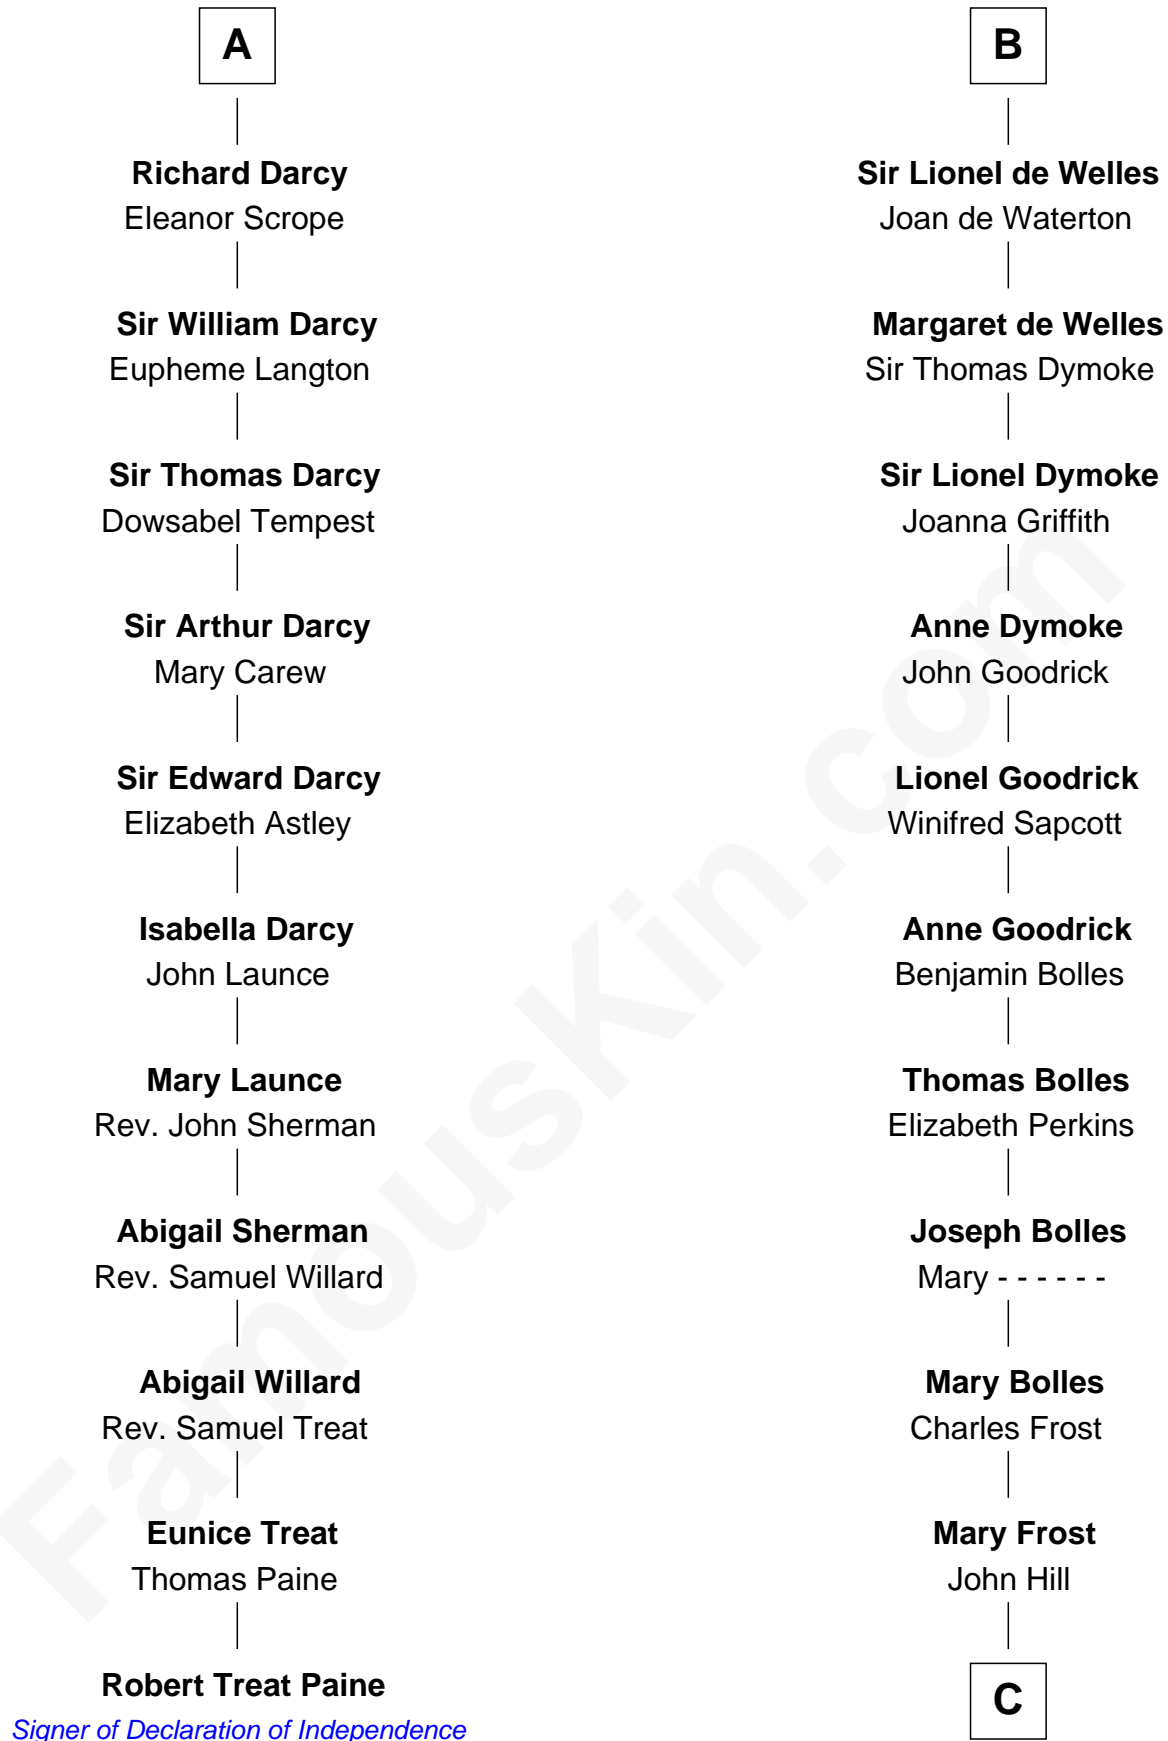

## Relationship Chart of

### Robert Treat Paine

*Signer of the Declaration of Independence*

17th cousin 3 times removed of

### Ichabod Goodwin

*27th Governor of New Hampshire*

**Sir William Longespee**

Ela of Salisbury

**C**

**Elisha Hill**

Mary Plaisted

**Hannah Hill**

Dominicus Goodwin

**Samuel Goodwin**

Anna Thompson Gerrish

**Ichabod Goodwin**

*27th Governor of New Hampshire*