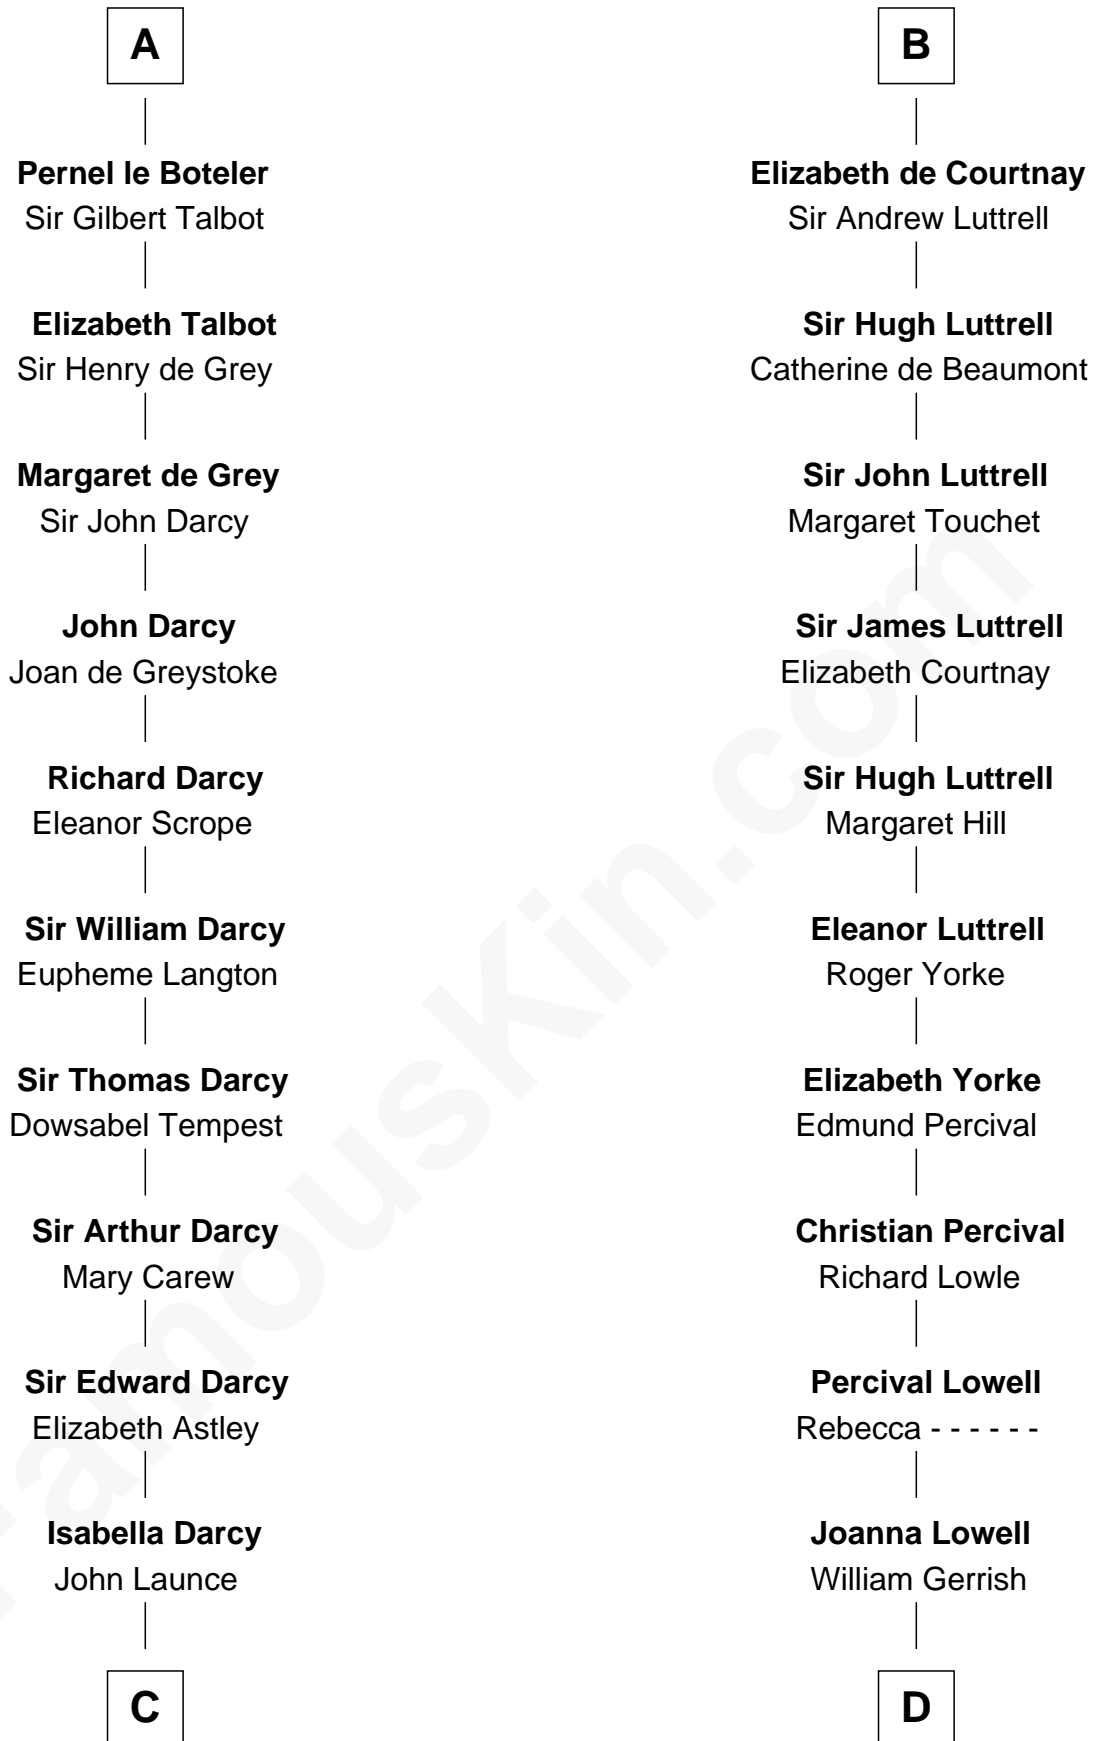

FamousKin.com

Relationship Chart of

Robert Treat Paine

Signer of the Declaration of Independence

21st cousin of

Ichabod Goodwin

27th Governor of New Hampshire

C

Mary Launce
Rev. John Sherman

Abigail Sherman
Rev. Samuel Willard

Abigail Willard
Rev. Samuel Treat

Eunice Treat
Thomas Paine

Robert Treat Paine
Signer of Declaration of Independence

D

John Gerrish
Elizabeth Waldron

Col. Timothy Gerrish
Sarah Elliot

Col. Joseph Gerrish
Anna Thompson

Anna Thompson Gerrish
Samuel Goodwin

Ichabod Goodwin
27th Governor of New Hampshire