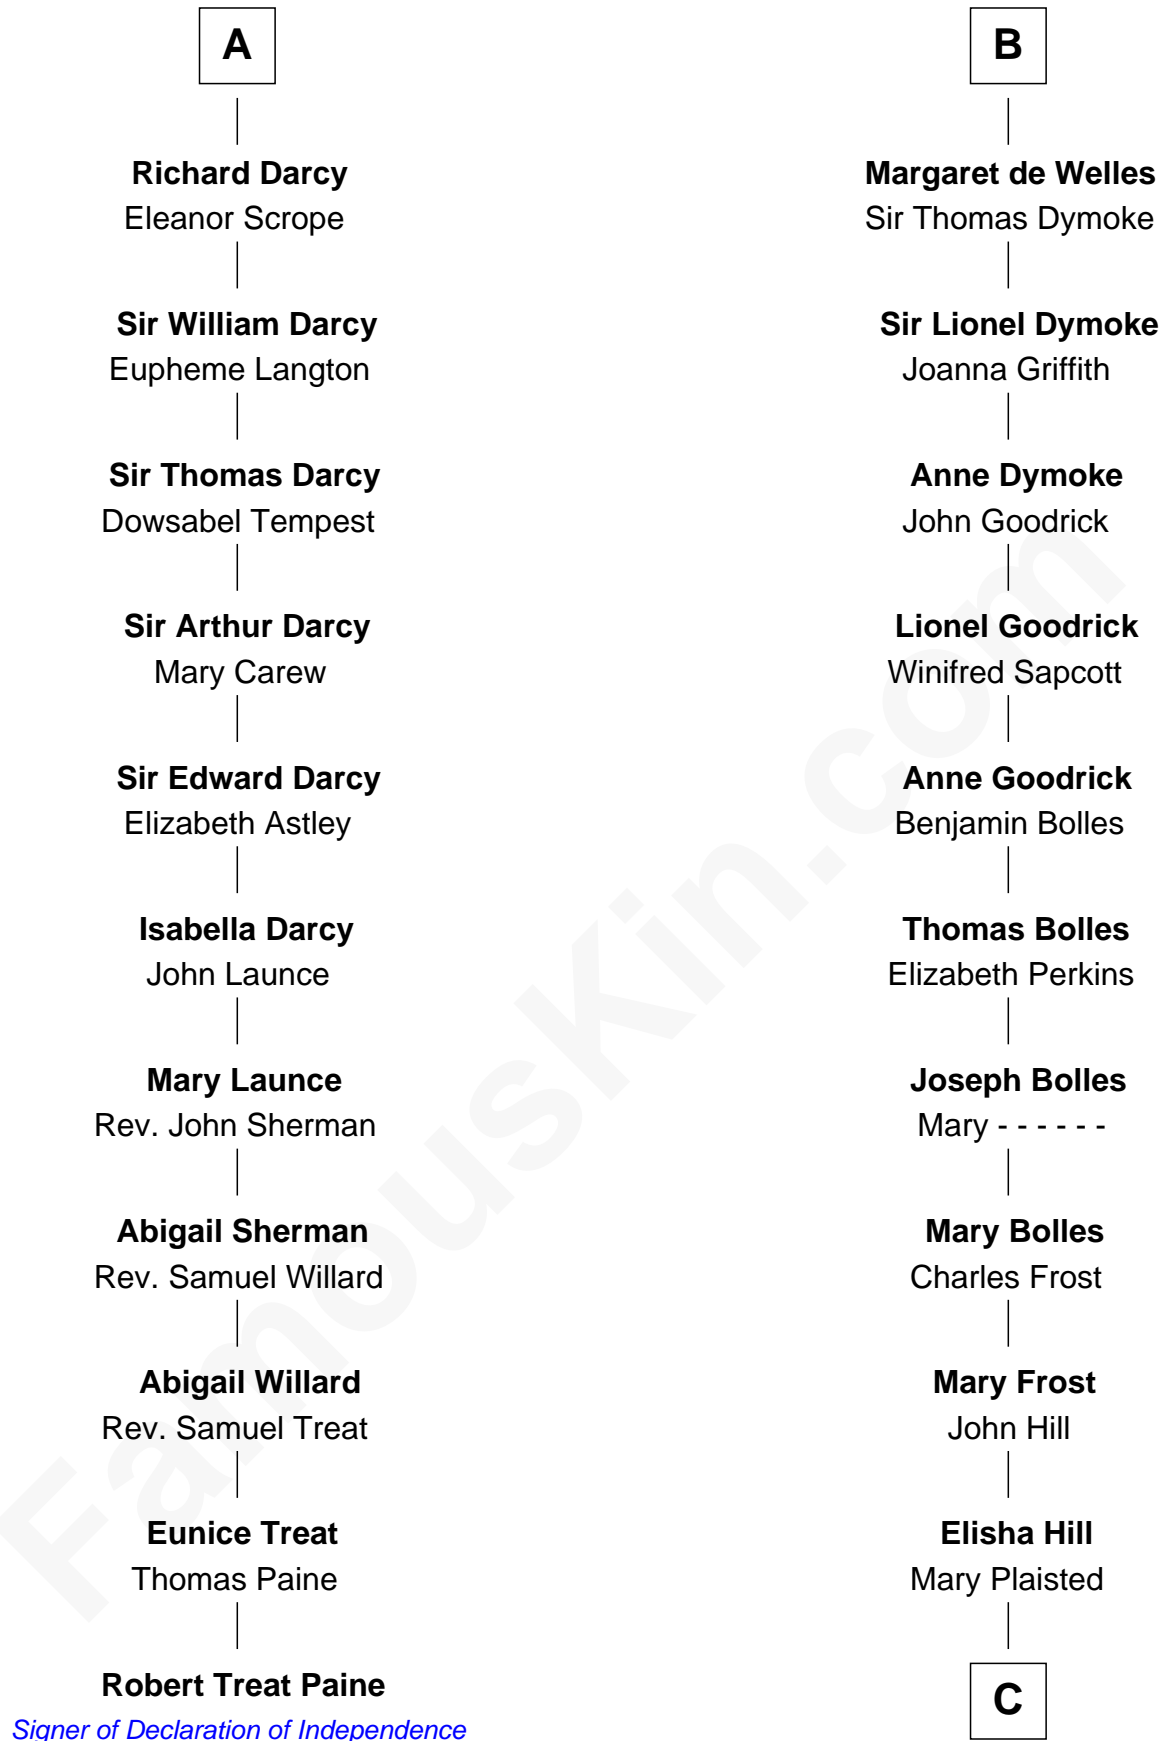

FamousKin.com

Relationship Chart of

Robert Treat Paine

Signer of the Declaration of Independence

17th cousin 2 times removed of

Ichabod Goodwin

27th Governor of New Hampshire

Sir William de Ferrers

Katherine de Clifford

Sir Ralph de Greystoke

Maud de Greystoke

Eudo de Welles

Sir Lionel de Welles

Joan de Waterton

B

C

Hannah Hill

Dominicus Goodwin

Samuel Goodwin

Anna Thompson Gerrish

Ichabod Goodwin

27th Governor of New Hampshire

FamousKin.com