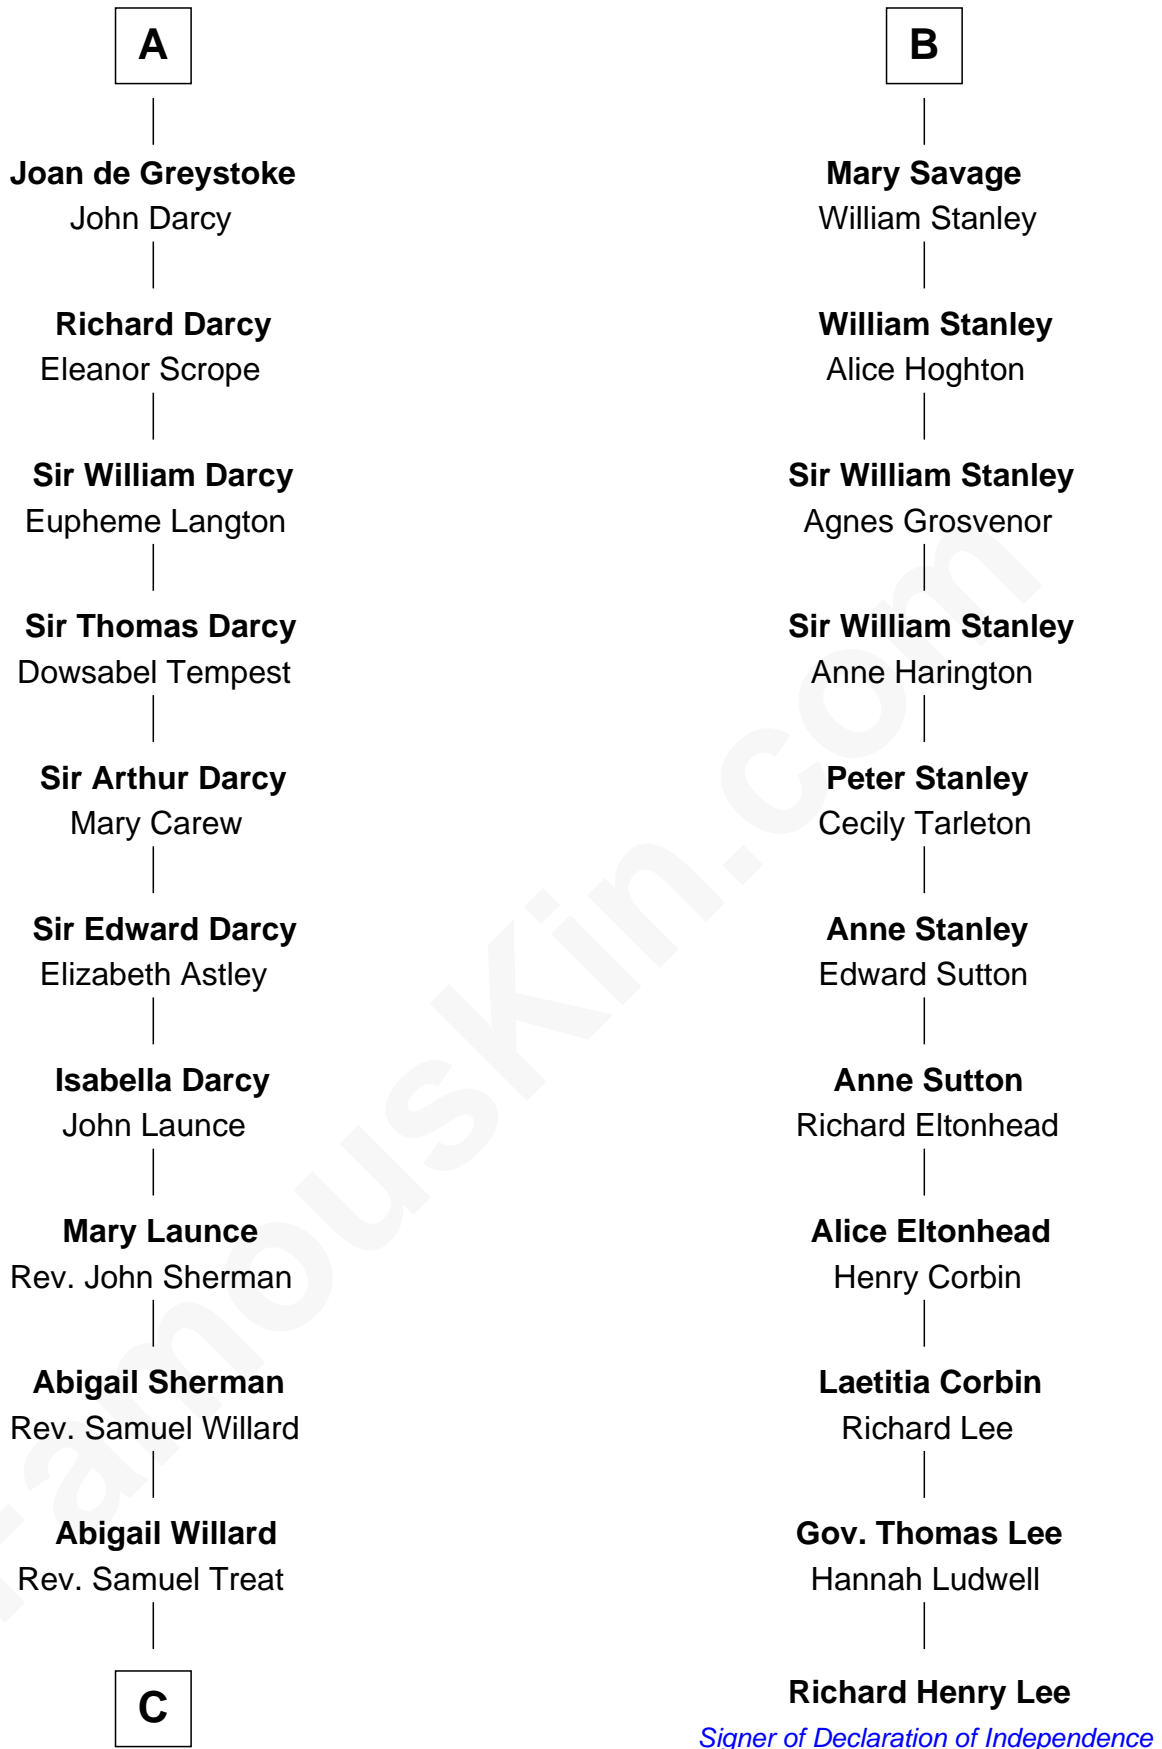

## Relationship Chart of

**Robert Treat Paine**

*Signer of the Declaration of Independence*

17th cousin 1 time removed of

**Richard Henry Lee**

*Signer of the Declaration of Independence*

**C**

**Eunice Treat**  
Thomas Paine

**Robert Treat Paine**

*Signer of Declaration of Independence*

FamousKin.com