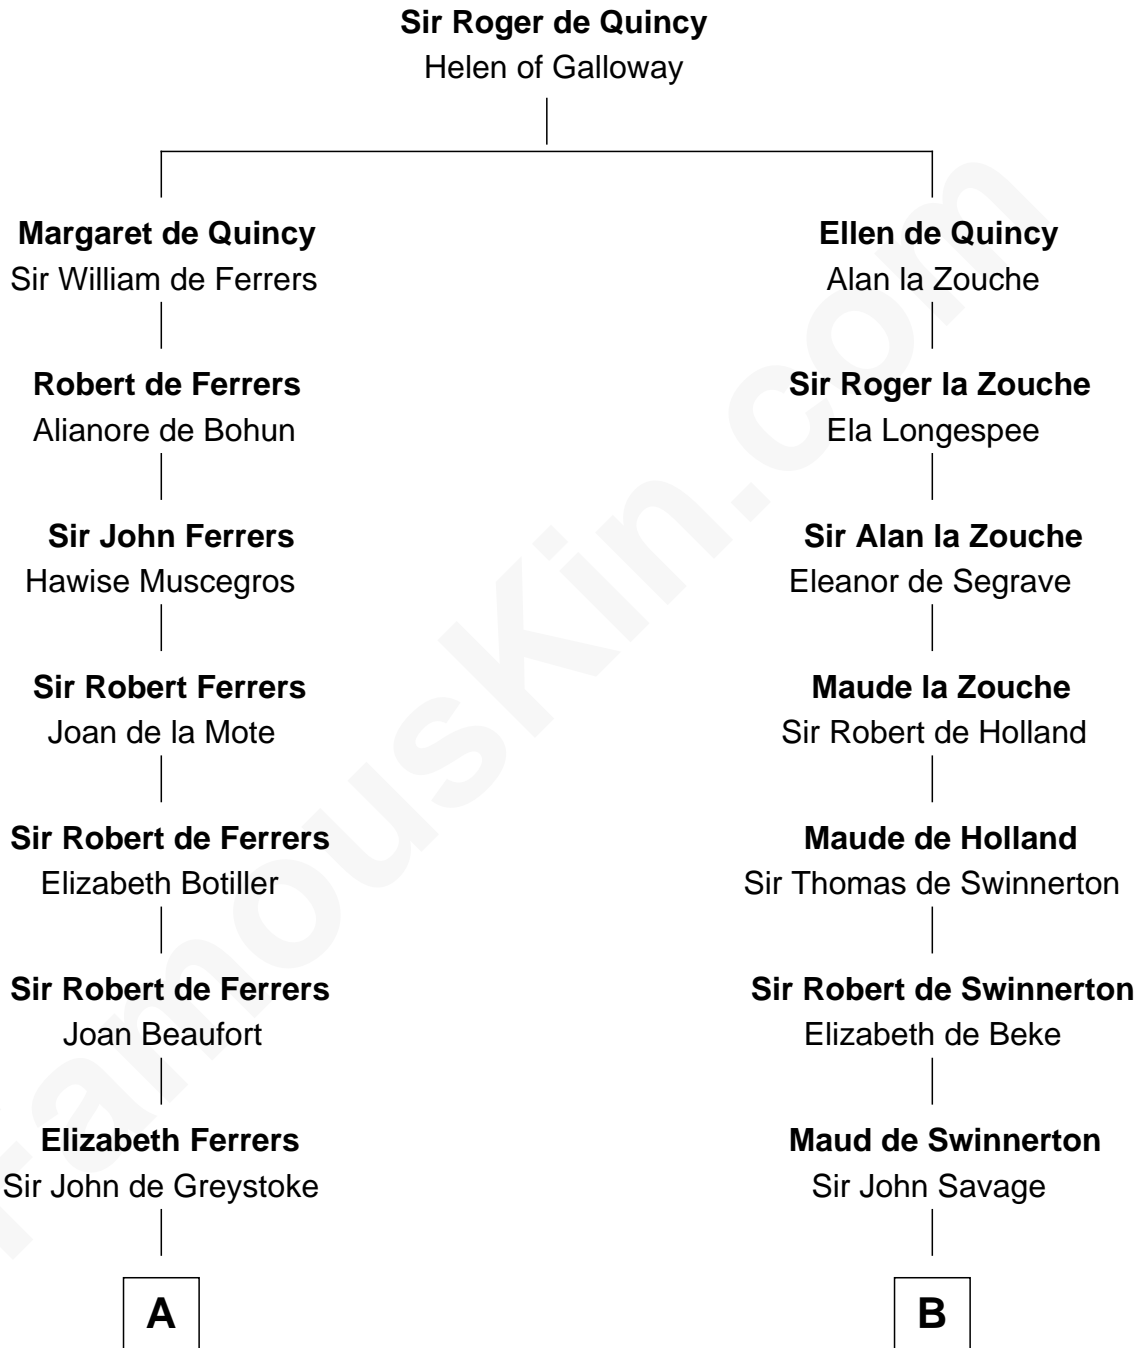

## Relationship Chart of

**Robert Treat Paine**

*Signer of the Declaration of Independence*

17th cousin 1 time removed of

**Richard Henry Lee**

*Signer of the Declaration of Independence*

**C**

**Eunice Treat**  
Thomas Paine

**Robert Treat Paine**

*Signer of Declaration of Independence*

FamousKin.com