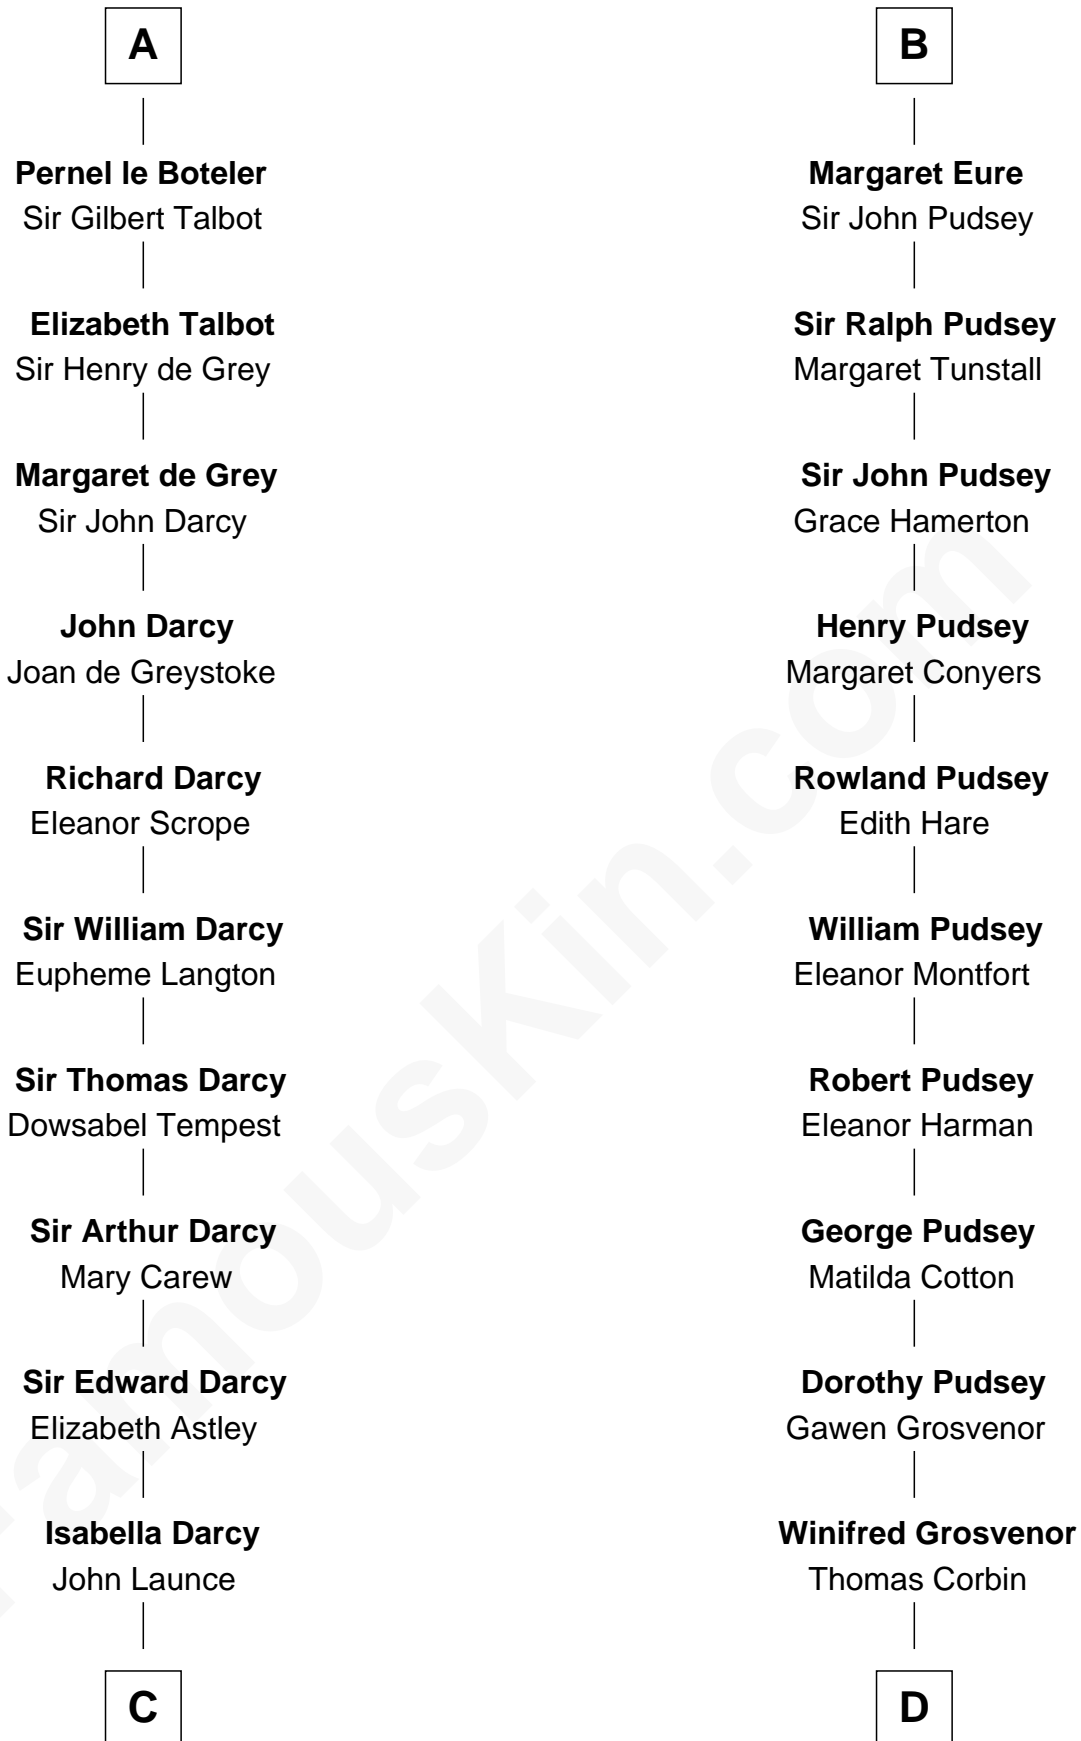

FamousKin.com

Relationship Chart of

Robert Treat Paine

Signer of the Declaration of Independence

20th cousin 1 time removed of

Richard Henry Lee

Signer of the Declaration of Independence

C

Mary Launce
Rev. John Sherman

Abigail Sherman
Rev. Samuel Willard

Abigail Willard
Rev. Samuel Treat

Eunice Treat
Thomas Paine

Robert Treat Paine
Signer of Declaration of Independence

D

Henry Corbin
Alice Eltonhead