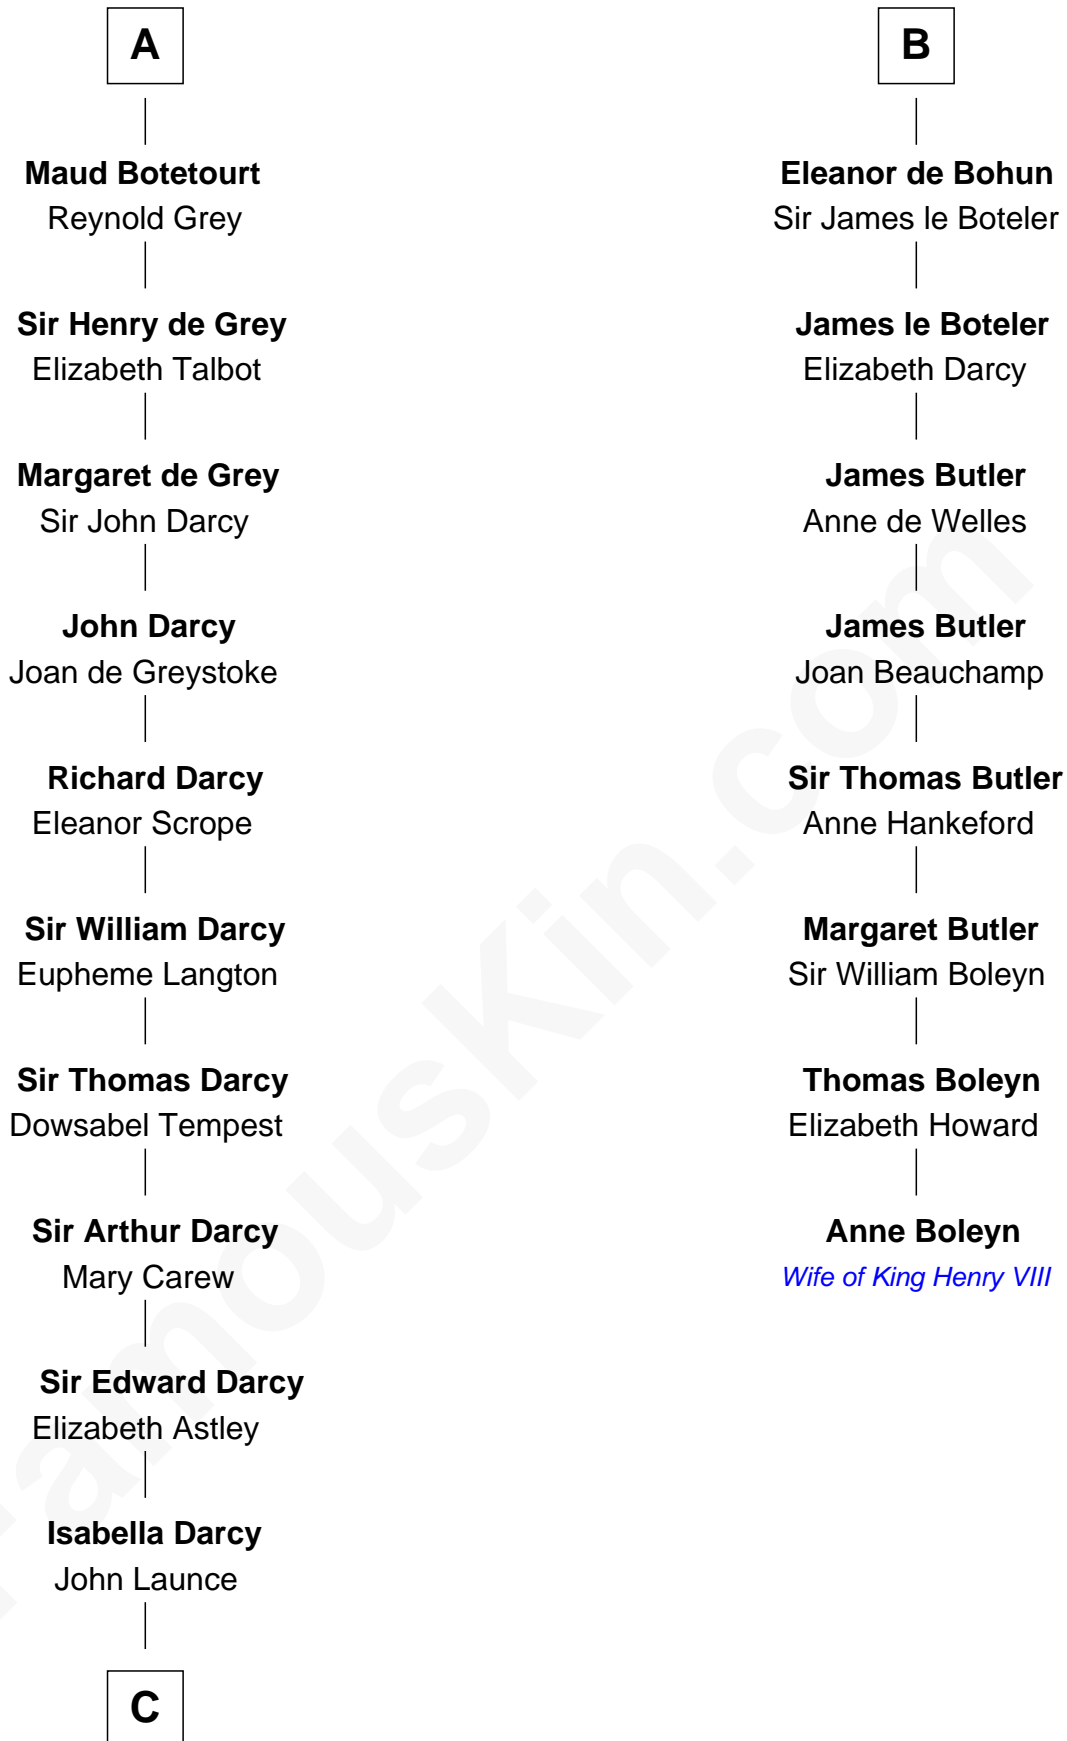

FamousKin.com

Relationship Chart of

Robert Treat Paine

Signer of the Declaration of Independence

14th cousin 7 times removed of

Anne Boleyn

2nd Wife of King Henry VIII

C

—
Mary Launce
Rev. John Sherman

—
Abigail Sherman
Rev. Samuel Willard

—
Abigail Willard
Rev. Samuel Treat

—
Eunice Treat
Thomas Paine

—
Robert Treat Paine
Signer of Declaration of Independence

FamousKin.com