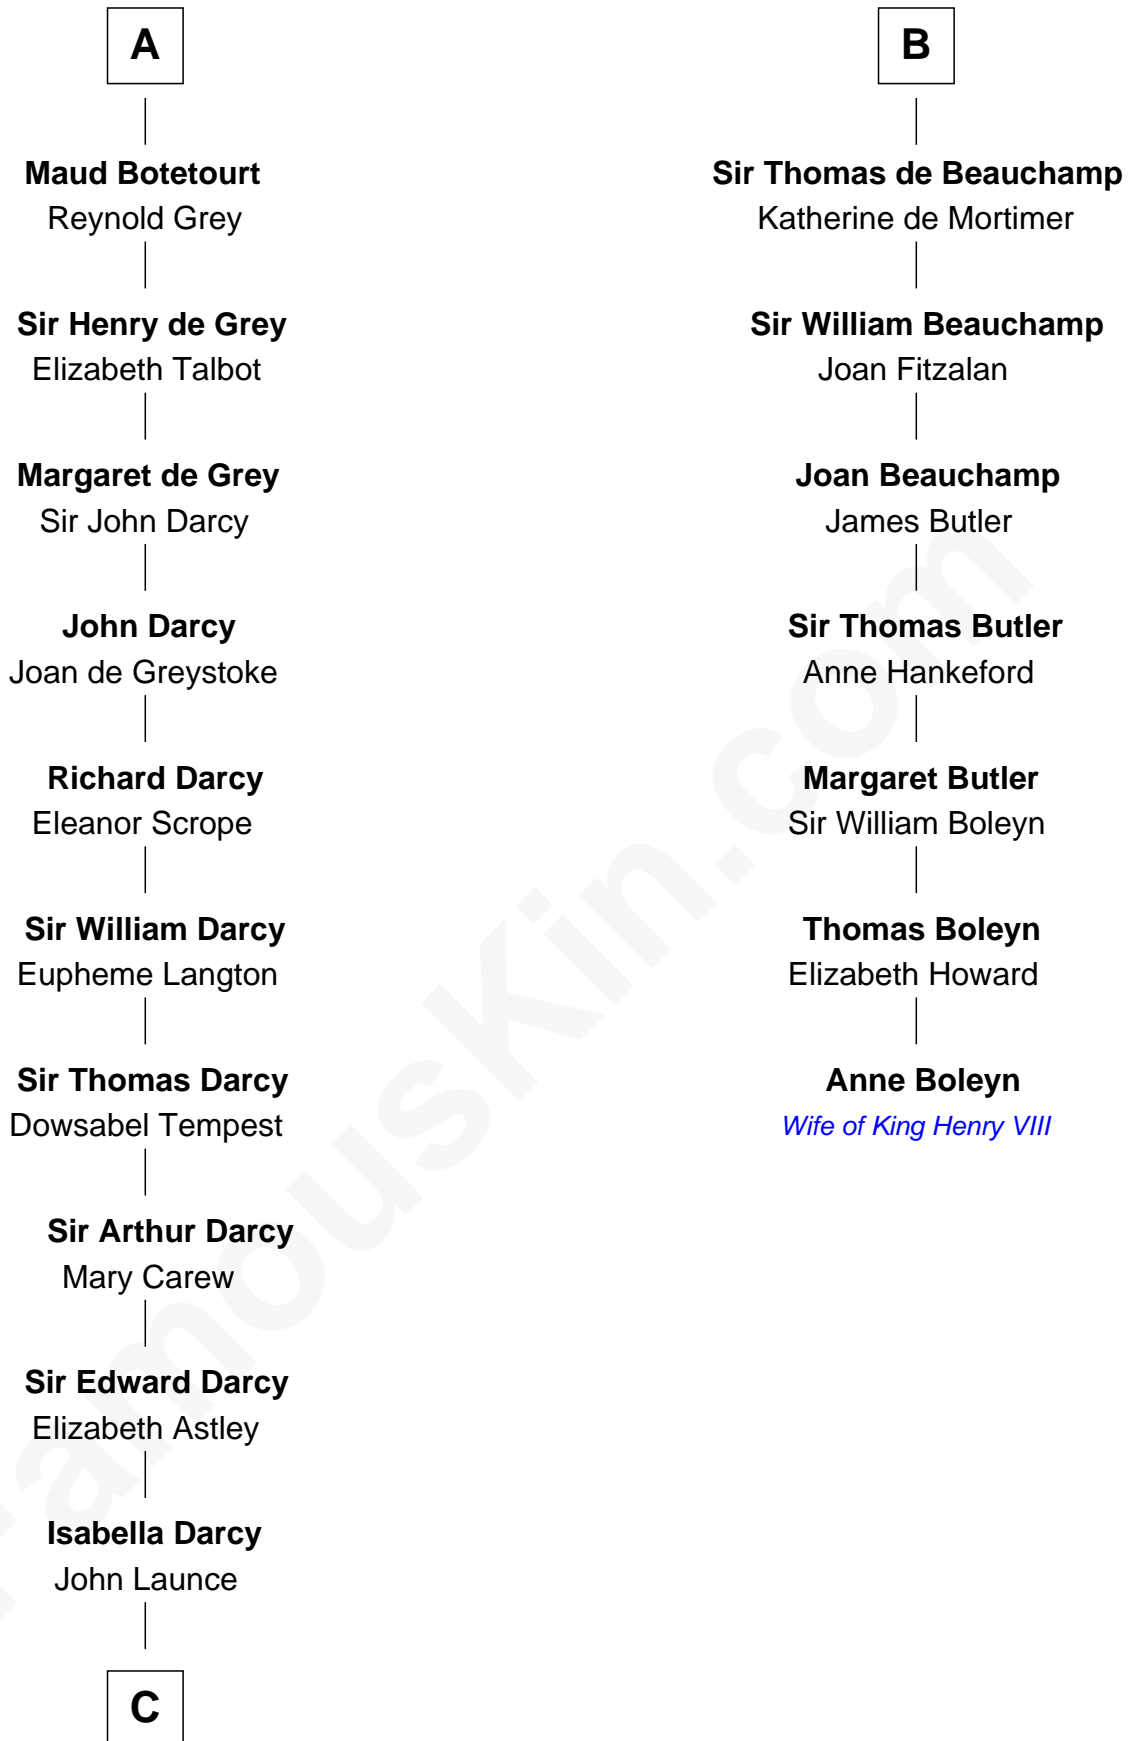

FamousKin.com

Relationship Chart of

Robert Treat Paine

Signer of the Declaration of Independence

13th cousin 8 times removed of

Anne Boleyn

2nd Wife of King Henry VIII

Baldwin III of Hainault

Yolande of Guelders

C

—
Mary Launce
Rev. John Sherman

—
Abigail Sherman
Rev. Samuel Willard

—
Abigail Willard
Rev. Samuel Treat

—
Eunice Treat
Thomas Paine

—
Robert Treat Paine
Signer of Declaration of Independence