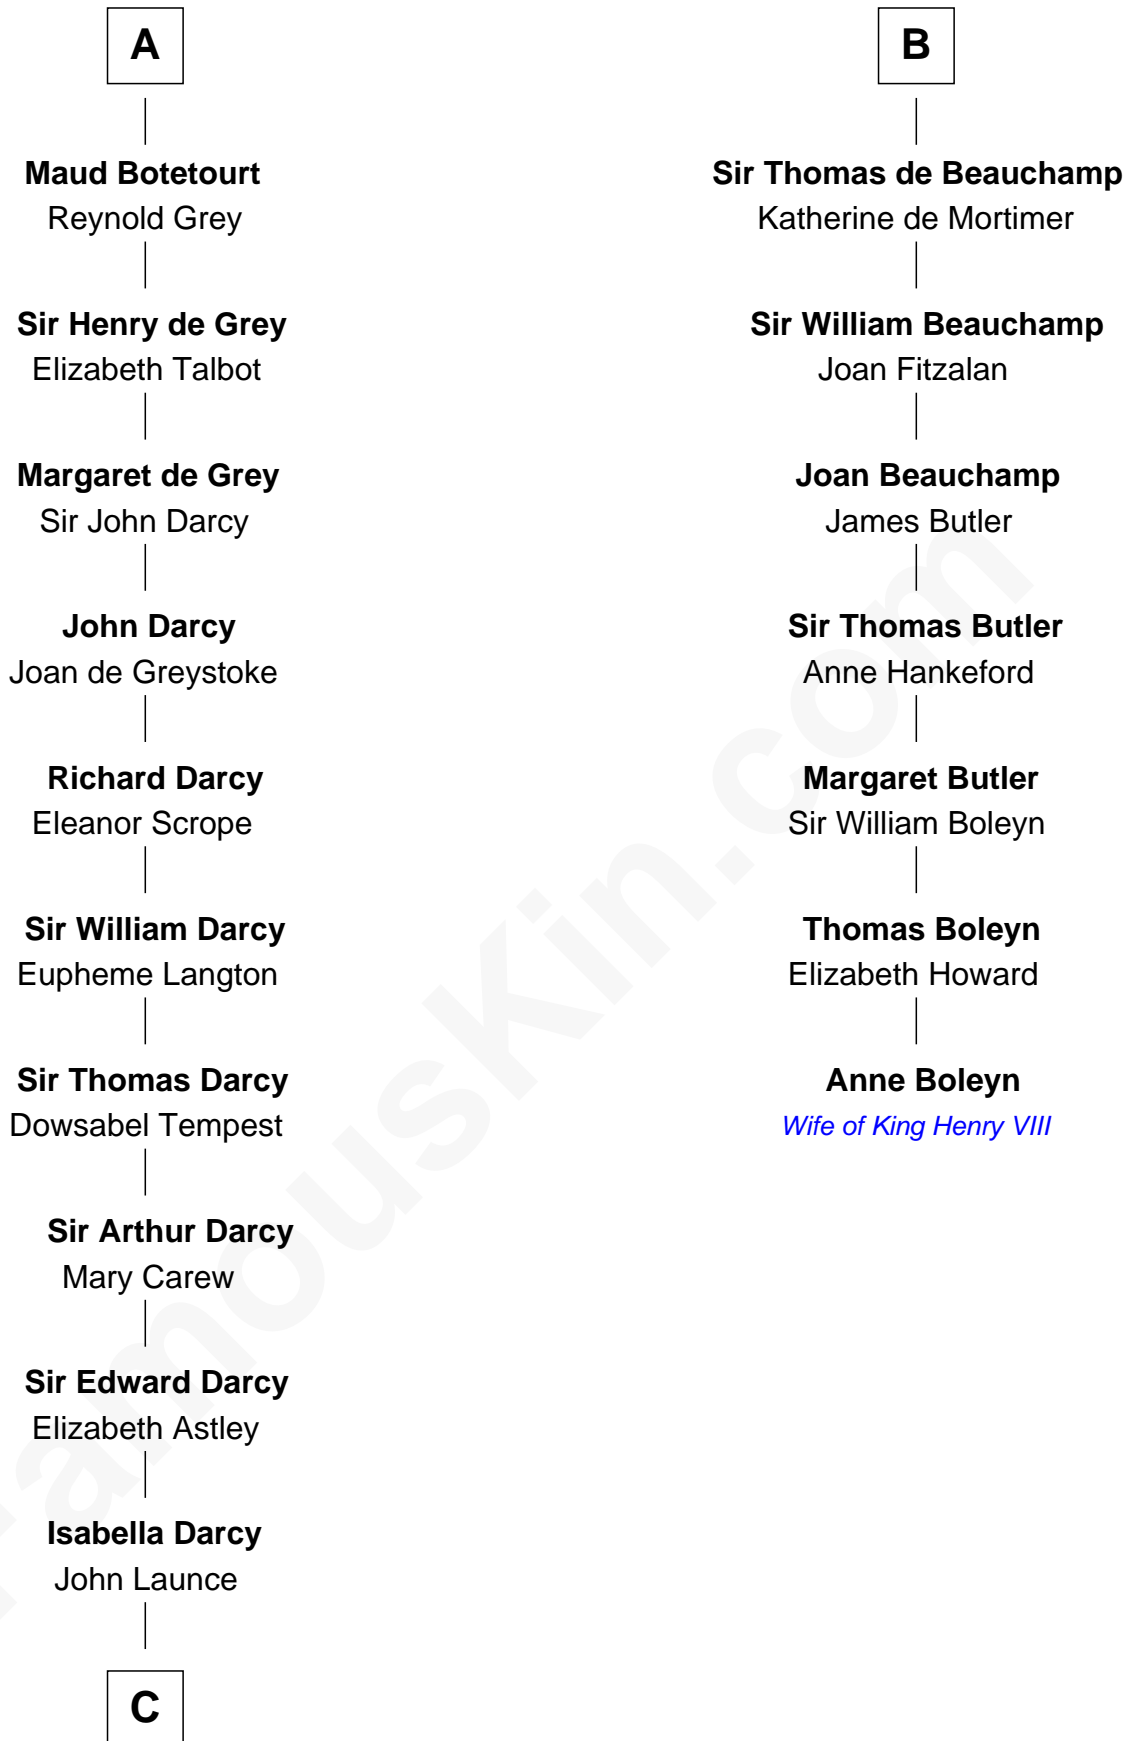

FamousKin.com

Relationship Chart of

Robert Treat Paine

Signer of the Declaration of Independence

13th cousin 8 times removed of

Anne Boleyn

2nd Wife of King Henry VIII

C

—
Mary Launce
Rev. John Sherman

—
Abigail Sherman
Rev. Samuel Willard

—
Abigail Willard
Rev. Samuel Treat

—
Eunice Treat
Thomas Paine

—
Robert Treat Paine
Signer of Declaration of Independence

FamousKin.com