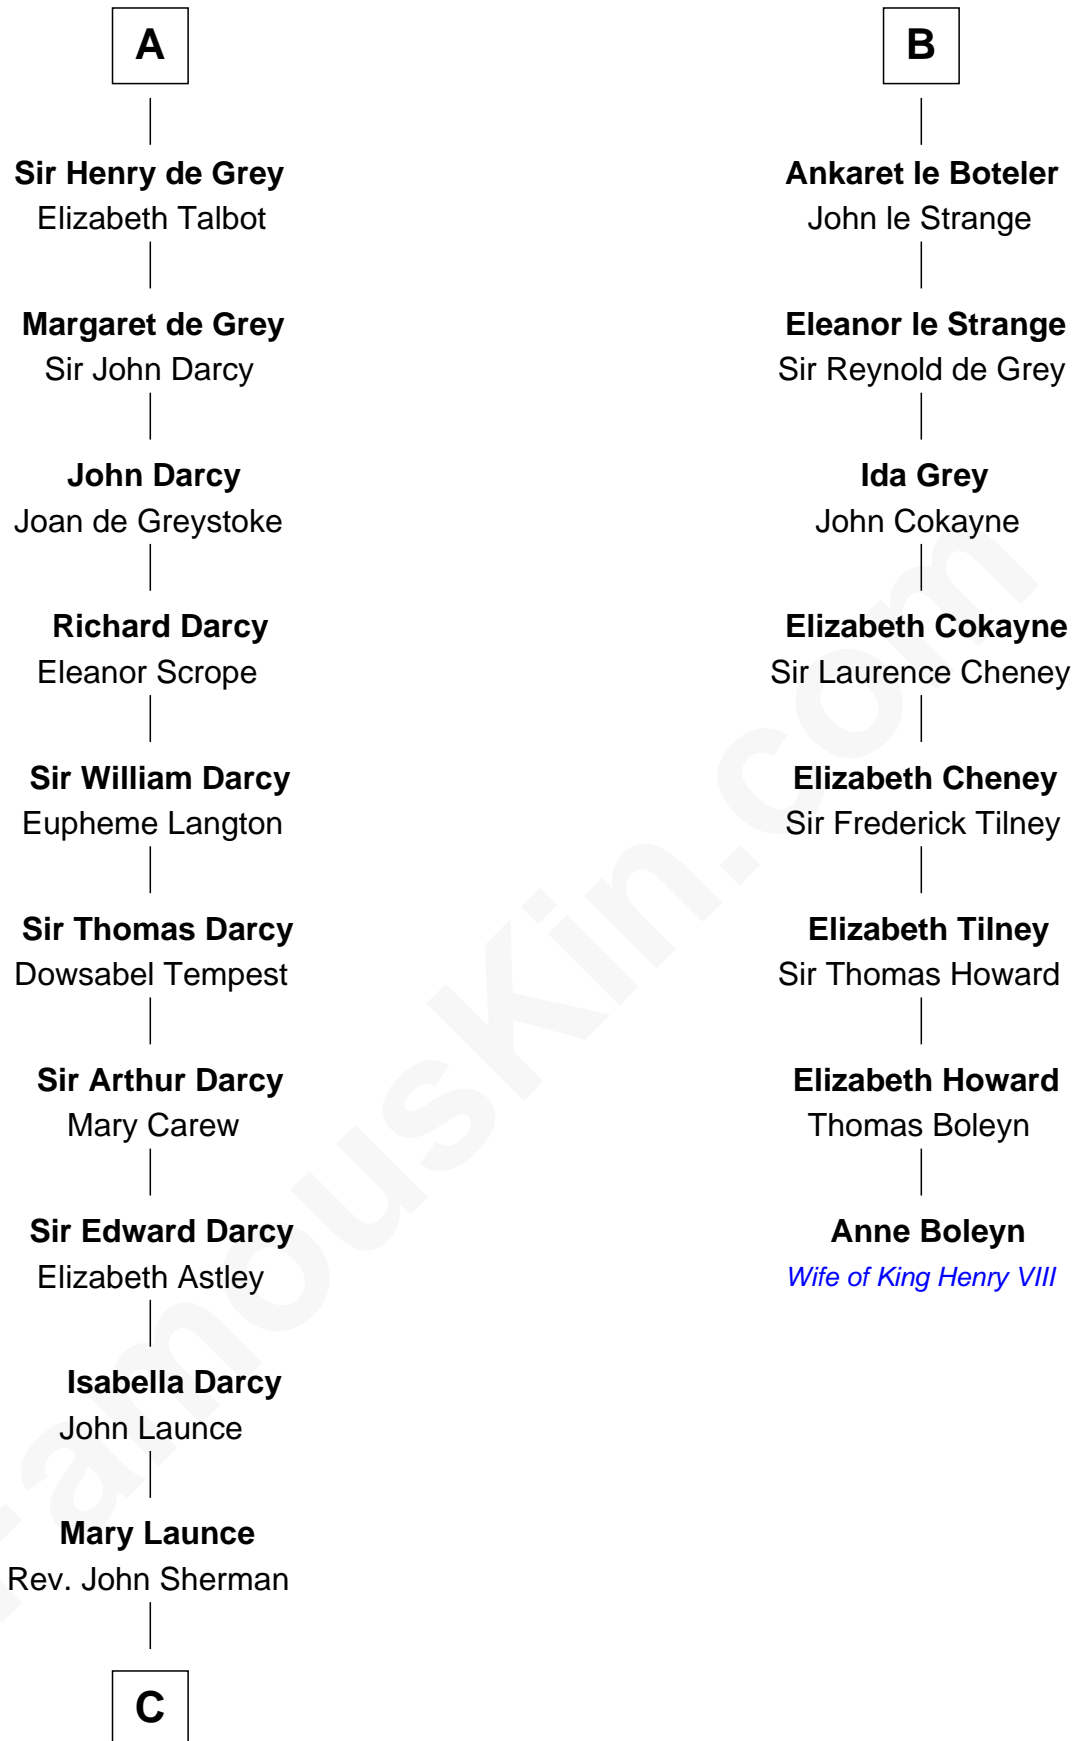

FamousKin.com

Relationship Chart of

Robert Treat Paine

Signer of the Declaration of Independence

14th cousin 6 times removed of

Anne Boleyn

2nd Wife of King Henry VIII

Walter of Salisbury
Sibilla de Chaworth

C

—
Abigail Sherman
Rev. Samuel Willard

—
Abigail Willard
Rev. Samuel Treat

—
Eunice Treat
Thomas Paine

—
Robert Treat Paine
Signer of Declaration of Independence

FamousKin.com