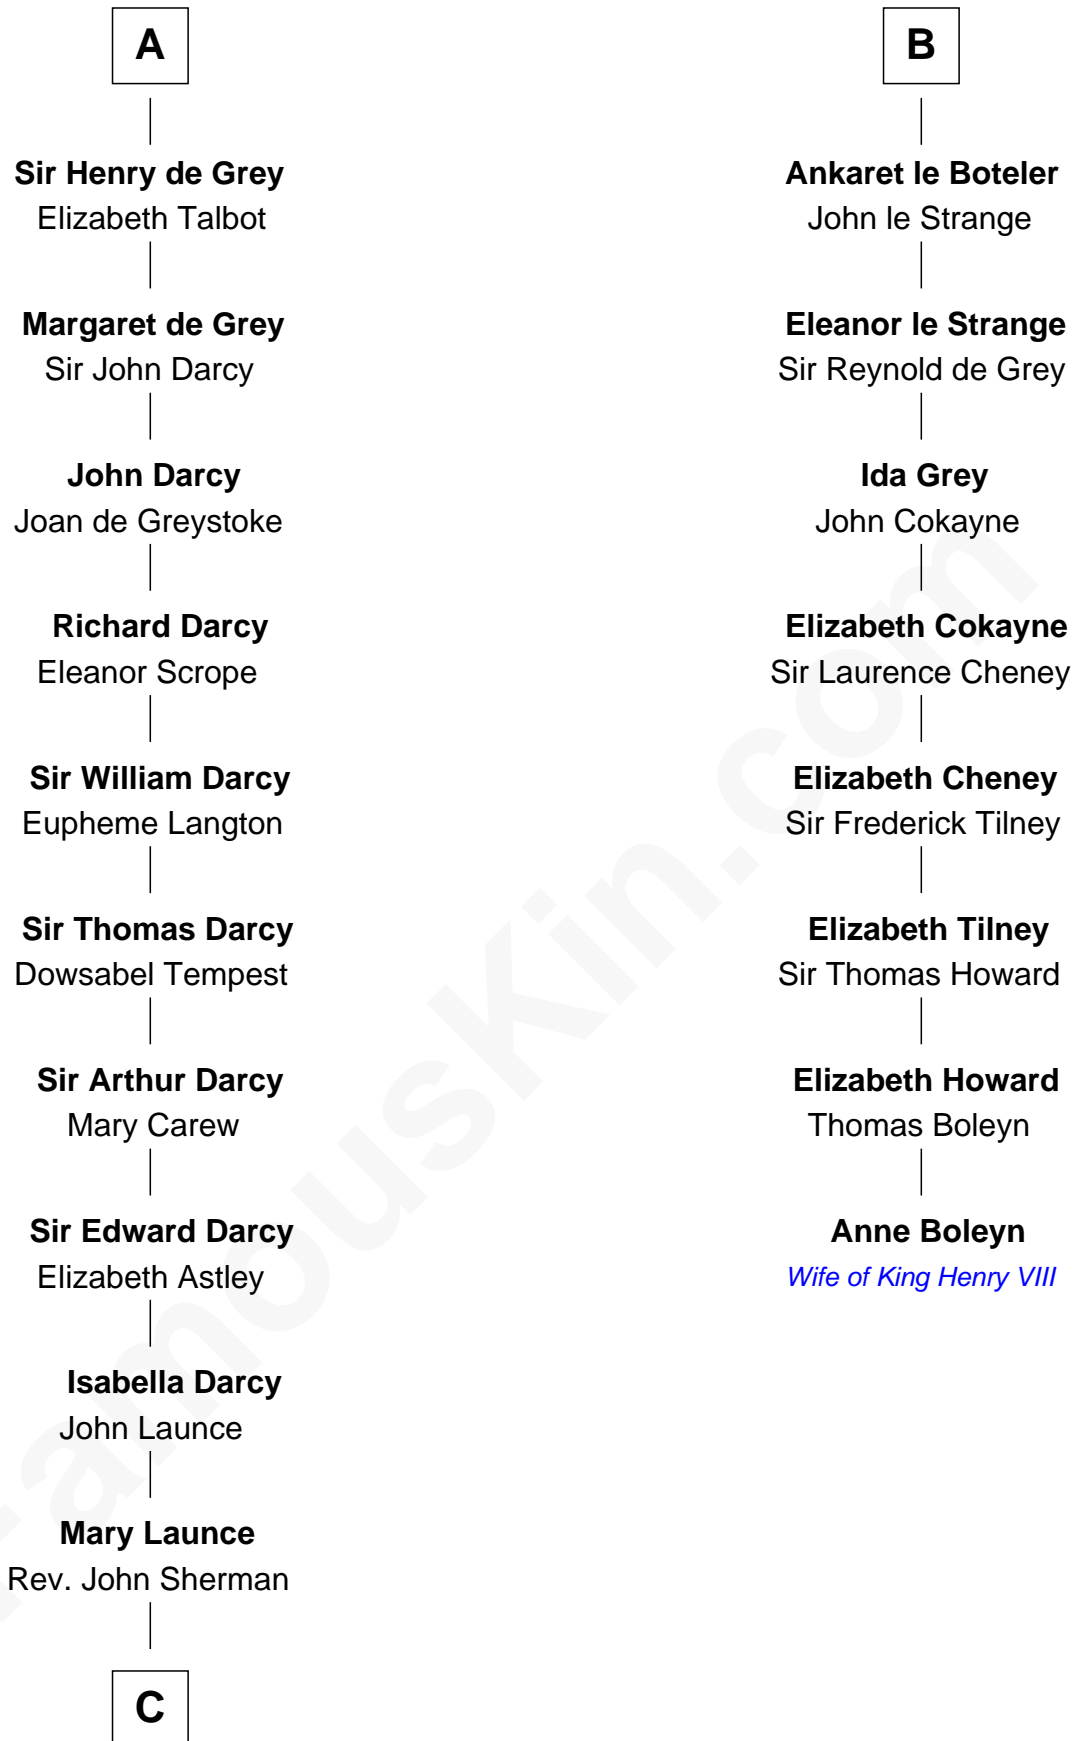

FamousKin.com

Relationship Chart of

Robert Treat Paine

Signer of the Declaration of Independence

14th cousin 6 times removed of

Anne Boleyn

2nd Wife of King Henry VIII

C

—
Abigail Sherman
Rev. Samuel Willard

—
Abigail Willard
Rev. Samuel Treat

—
Eunice Treat
Thomas Paine

—
Robert Treat Paine
Signer of Declaration of Independence

FamousKin.com