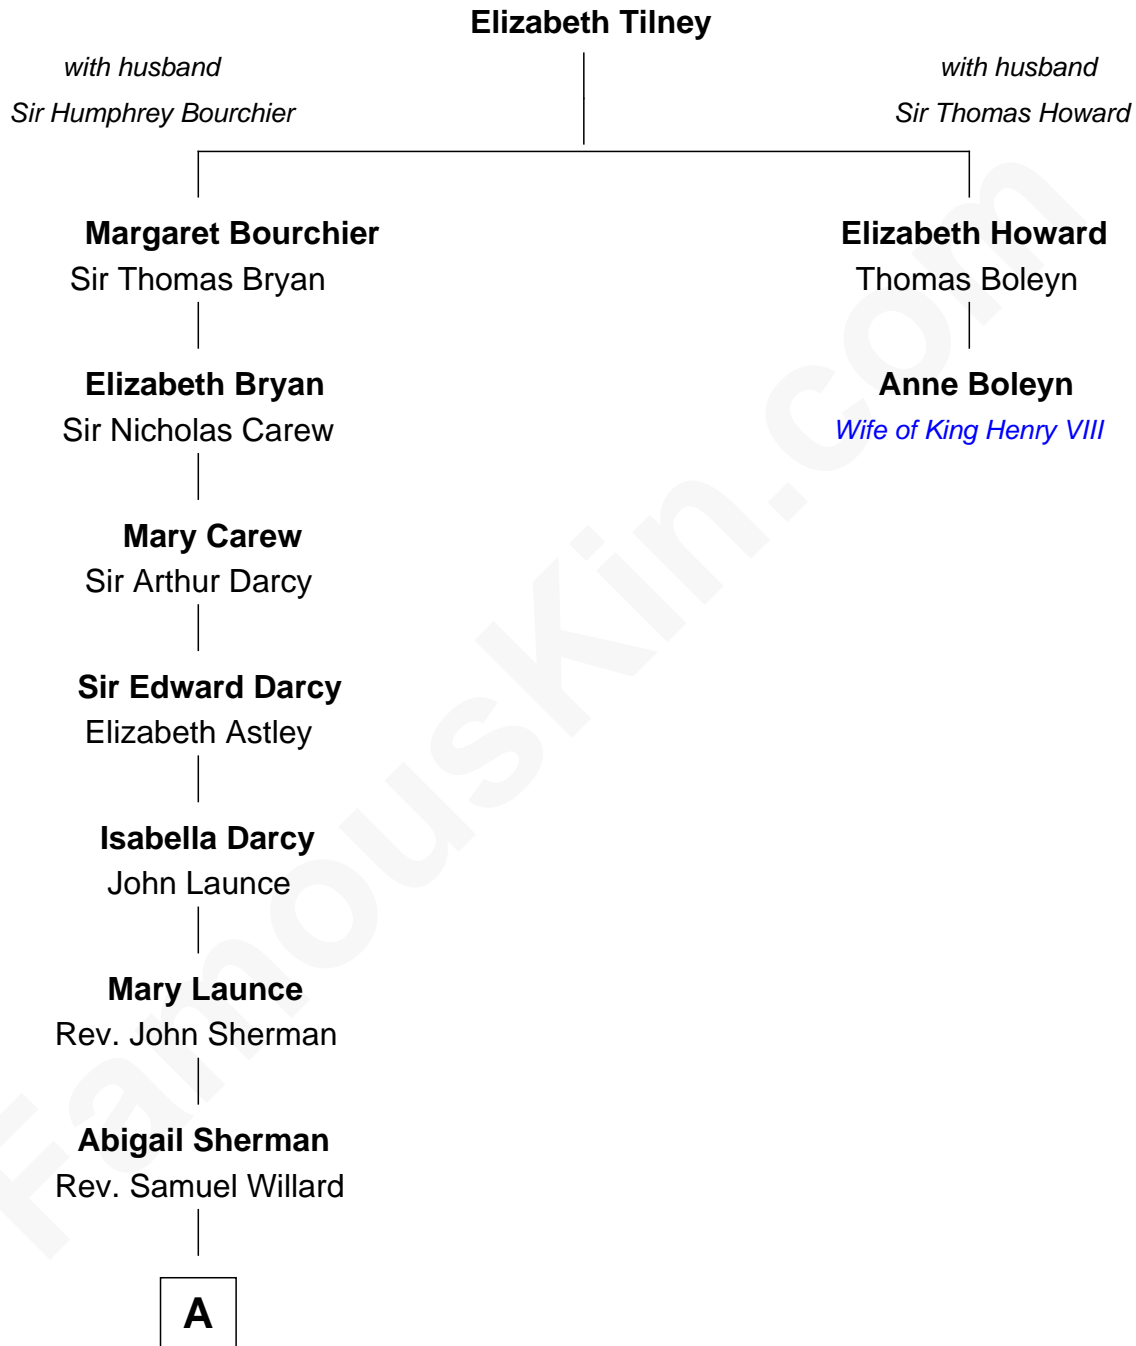

FamousKin.com

Relationship Chart of

Robert Treat Paine

Signer of the Declaration of Independence

1st cousin 8 times removed of

Anne Boleyn

2nd Wife of King Henry VIII

A

—
Abigail Willard
Rev. Samuel Treat

—
Eunice Treat
Thomas Paine

—
Robert Treat Paine
Signer of Declaration of Independence

FamousKin.com