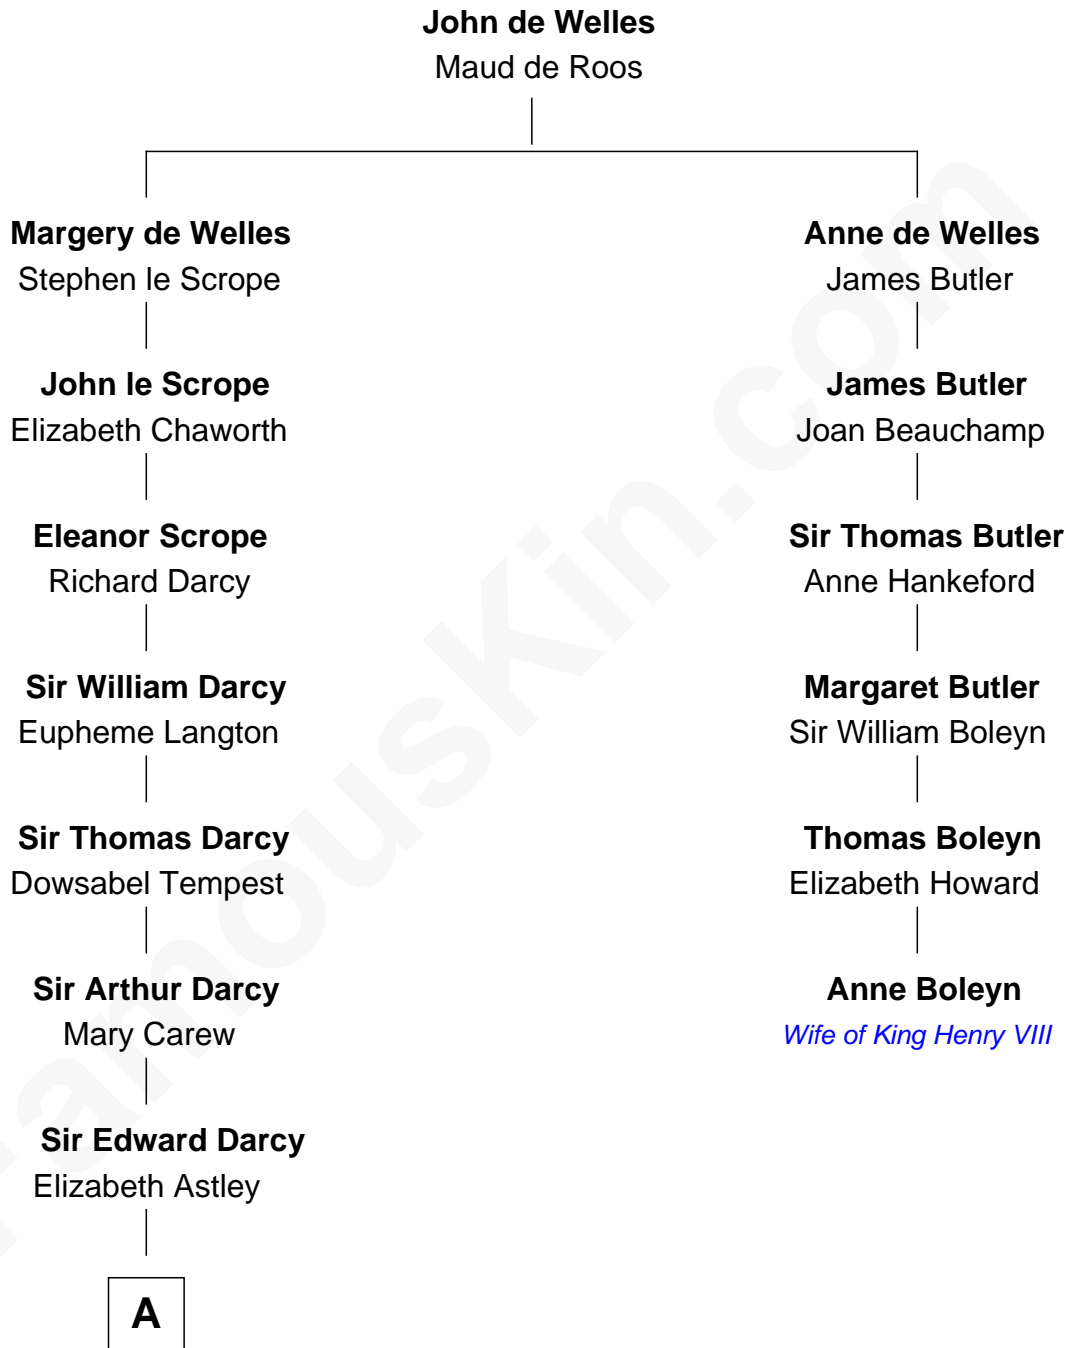

FamousKin.com

Relationship Chart of

Robert Treat Paine

Signer of the Declaration of Independence

5th cousin 7 times removed of

Anne Boleyn

2nd Wife of King Henry VIII

A

|
Isabella Darcy

John Launce

|
Mary Launce

Rev. John Sherman

|
Abigail Sherman

Rev. Samuel Willard

|
Abigail Willard

Rev. Samuel Treat

|
Eunice Treat

Thomas Paine

|
Robert Treat Paine

Signer of Declaration of Independence