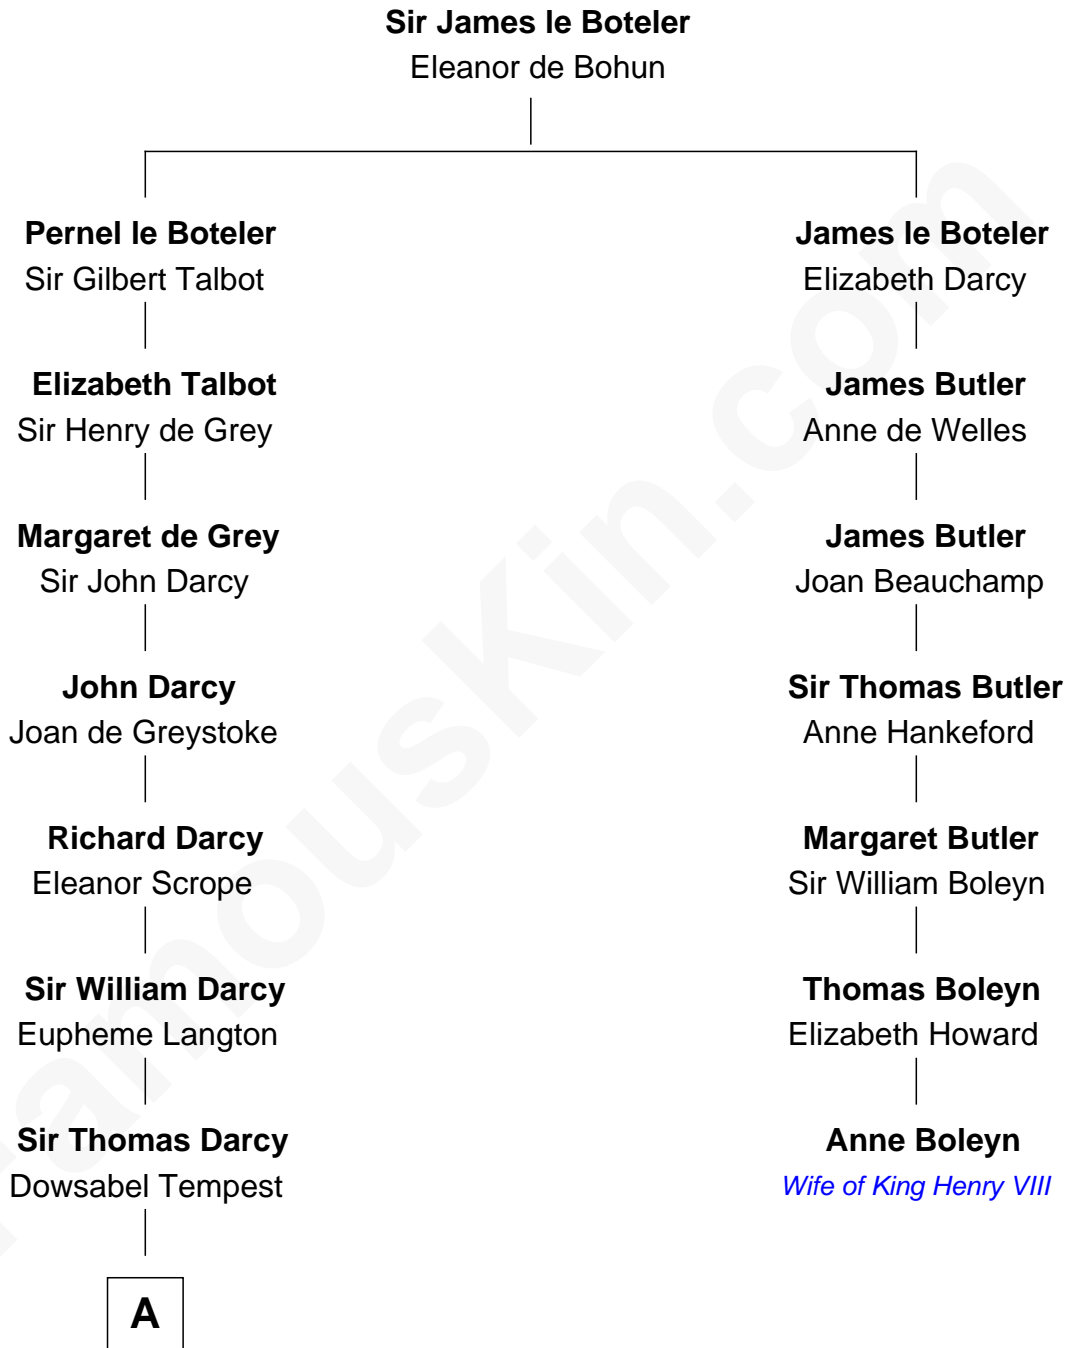

## Relationship Chart of

### Robert Treat Paine

*Signer of the Declaration of Independence*

6th cousin 8 times removed of

### Anne Boleyn

*2nd Wife of King Henry VIII*

**A**

—  
**Sir Arthur Darcy**

Mary Carew

—  
**Sir Edward Darcy**

Elizabeth Astley

—  
**Isabella Darcy**