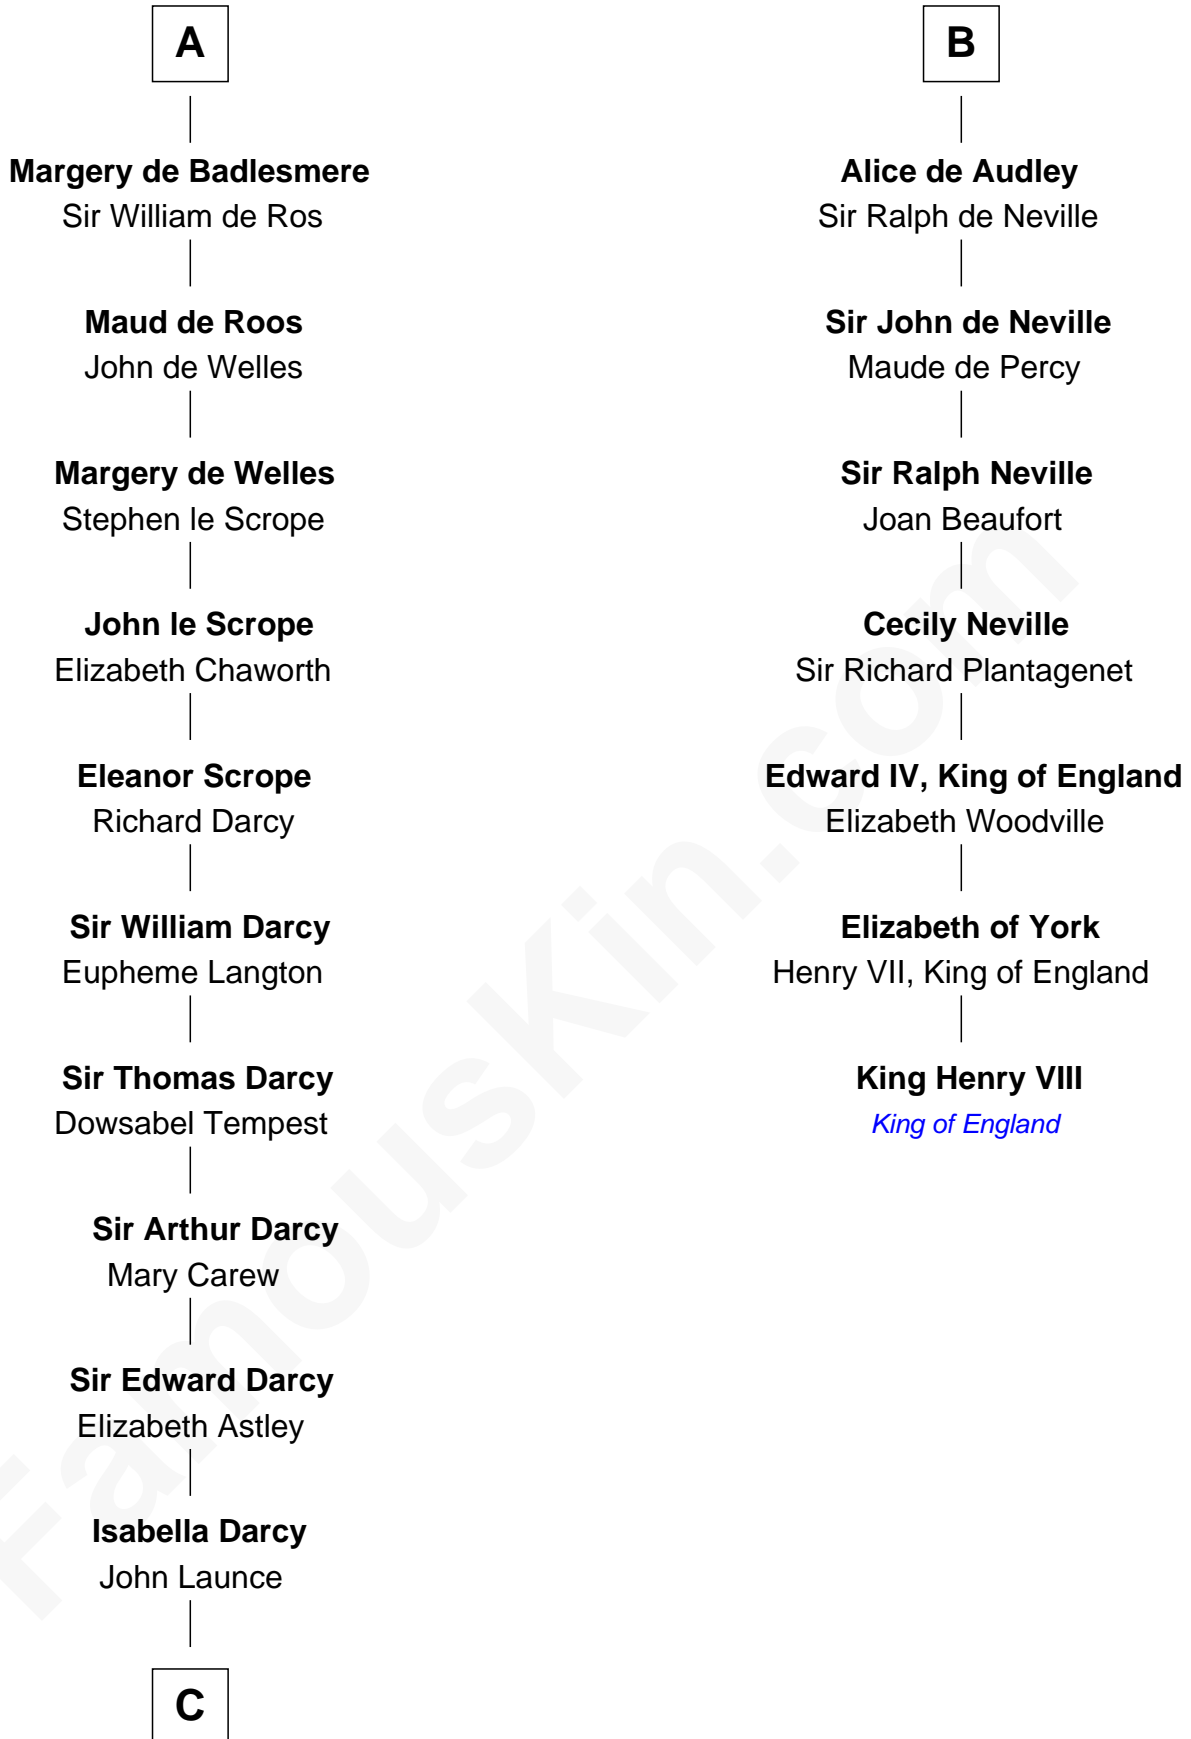

FamousKin.com

Relationship Chart of

Robert Treat Paine

Signer of the Declaration of Independence

13th cousin 8 times removed of

King Henry VIII

King of England

Muitchertach O'Toole
Cacht Inion Loigsig O'Morda

C

—
Mary Launce
Rev. John Sherman

—
Abigail Sherman
Rev. Samuel Willard

—
Abigail Willard
Rev. Samuel Treat

—
Eunice Treat
Thomas Paine

—
Robert Treat Paine
Signer of Declaration of Independence