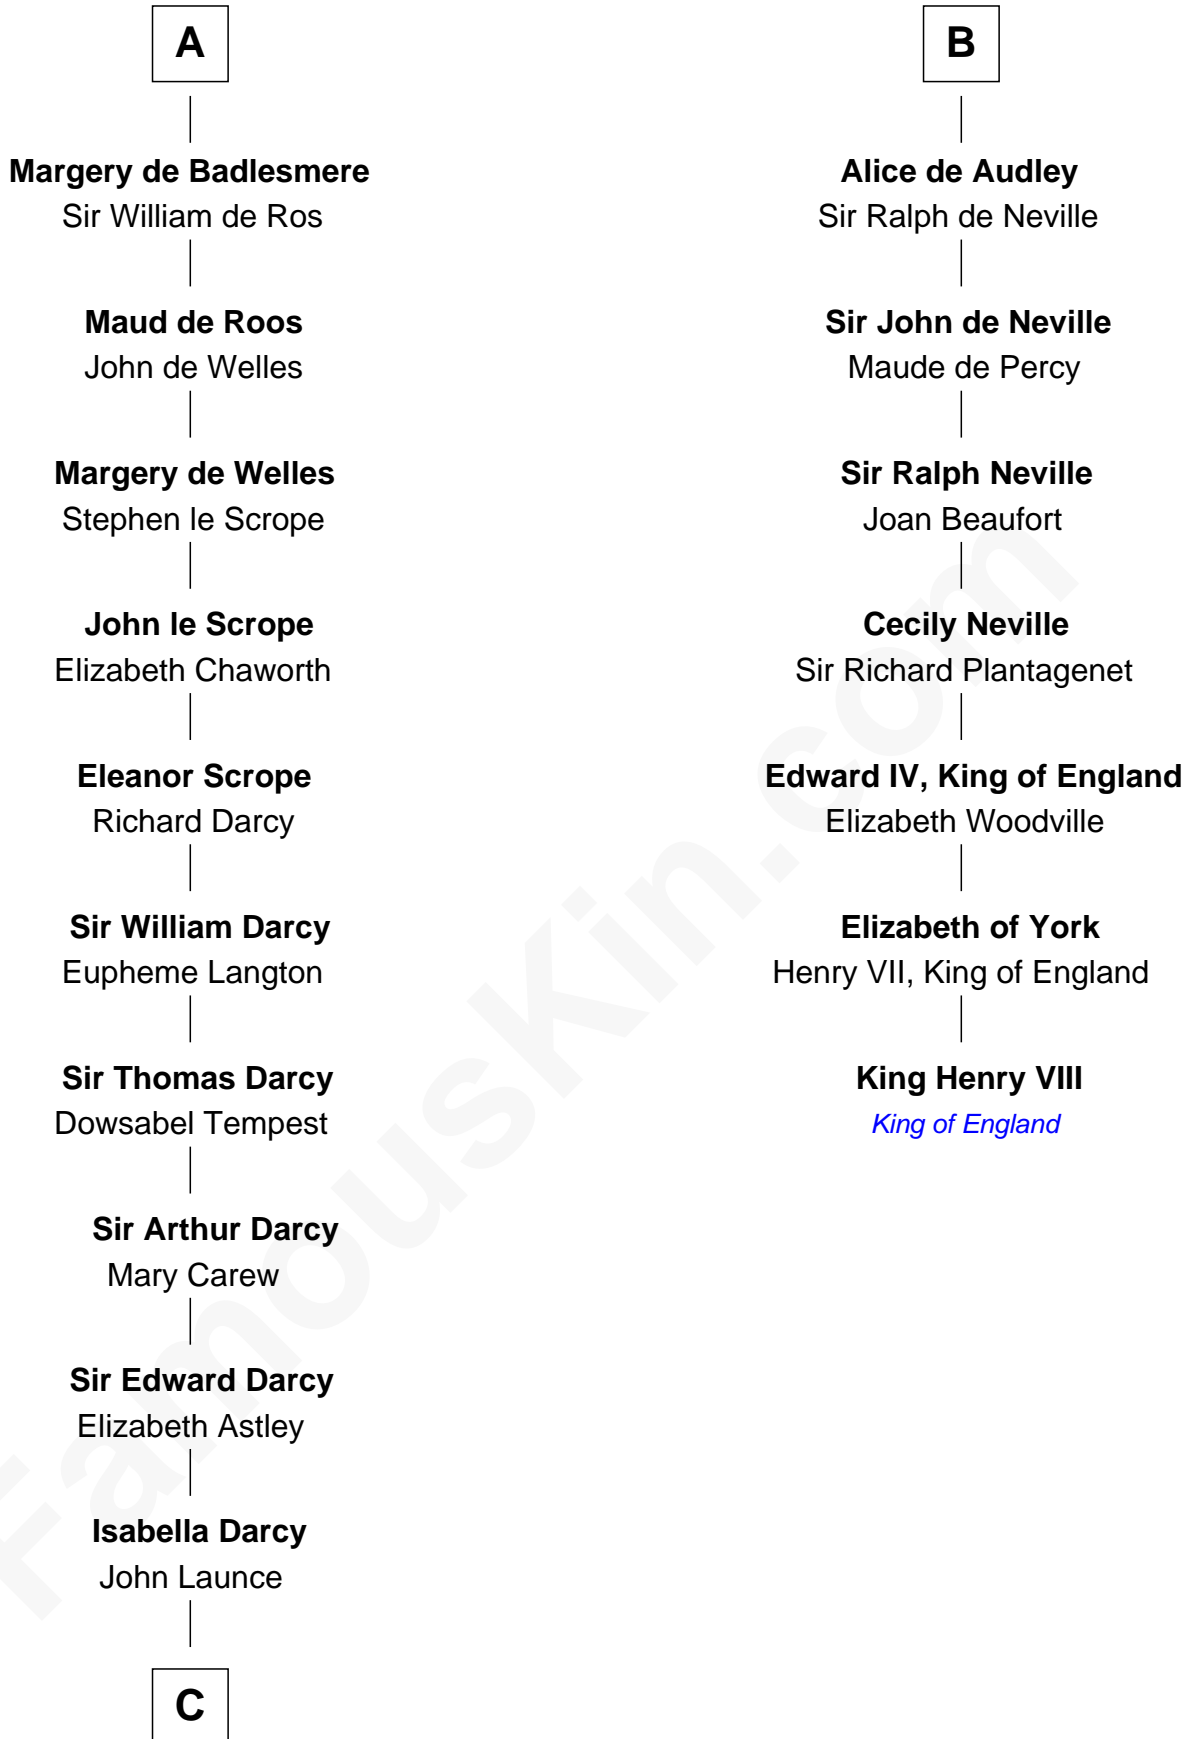

FamousKin.com

Relationship Chart of

Robert Treat Paine

Signer of the Declaration of Independence

13th cousin 8 times removed of

King Henry VIII

King of England

Enna MacMurrough

C

—
Mary Launce
Rev. John Sherman

—
Abigail Sherman
Rev. Samuel Willard

—
Abigail Willard
Rev. Samuel Treat

—
Eunice Treat
Thomas Paine

—
Robert Treat Paine
Signer of Declaration of Independence