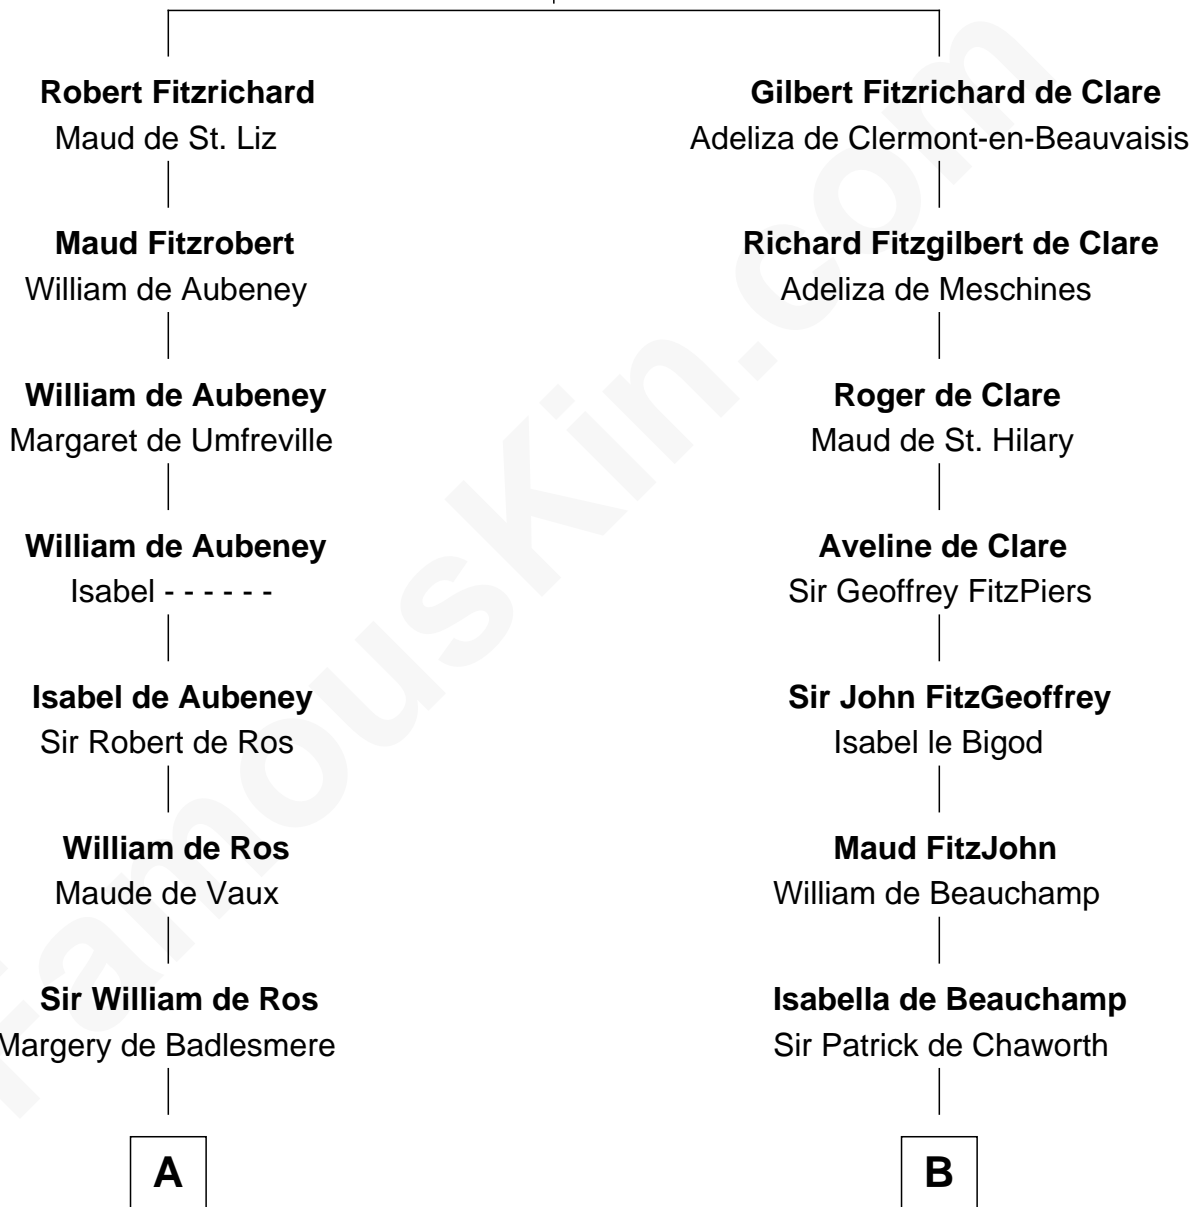

FamousKin.com

Relationship Chart of

Robert Treat Paine

Signer of the Declaration of Independence

14th cousin 6 times removed of

King Henry VIII
King of England

Richard Fitzgilbert
Rohese Giffard

C

—
Abigail Sherman
Rev. Samuel Willard

—
Abigail Willard
Rev. Samuel Treat

—
Eunice Treat
Thomas Paine

—
Robert Treat Paine
Signer of Declaration of Independence

FamousKin.com