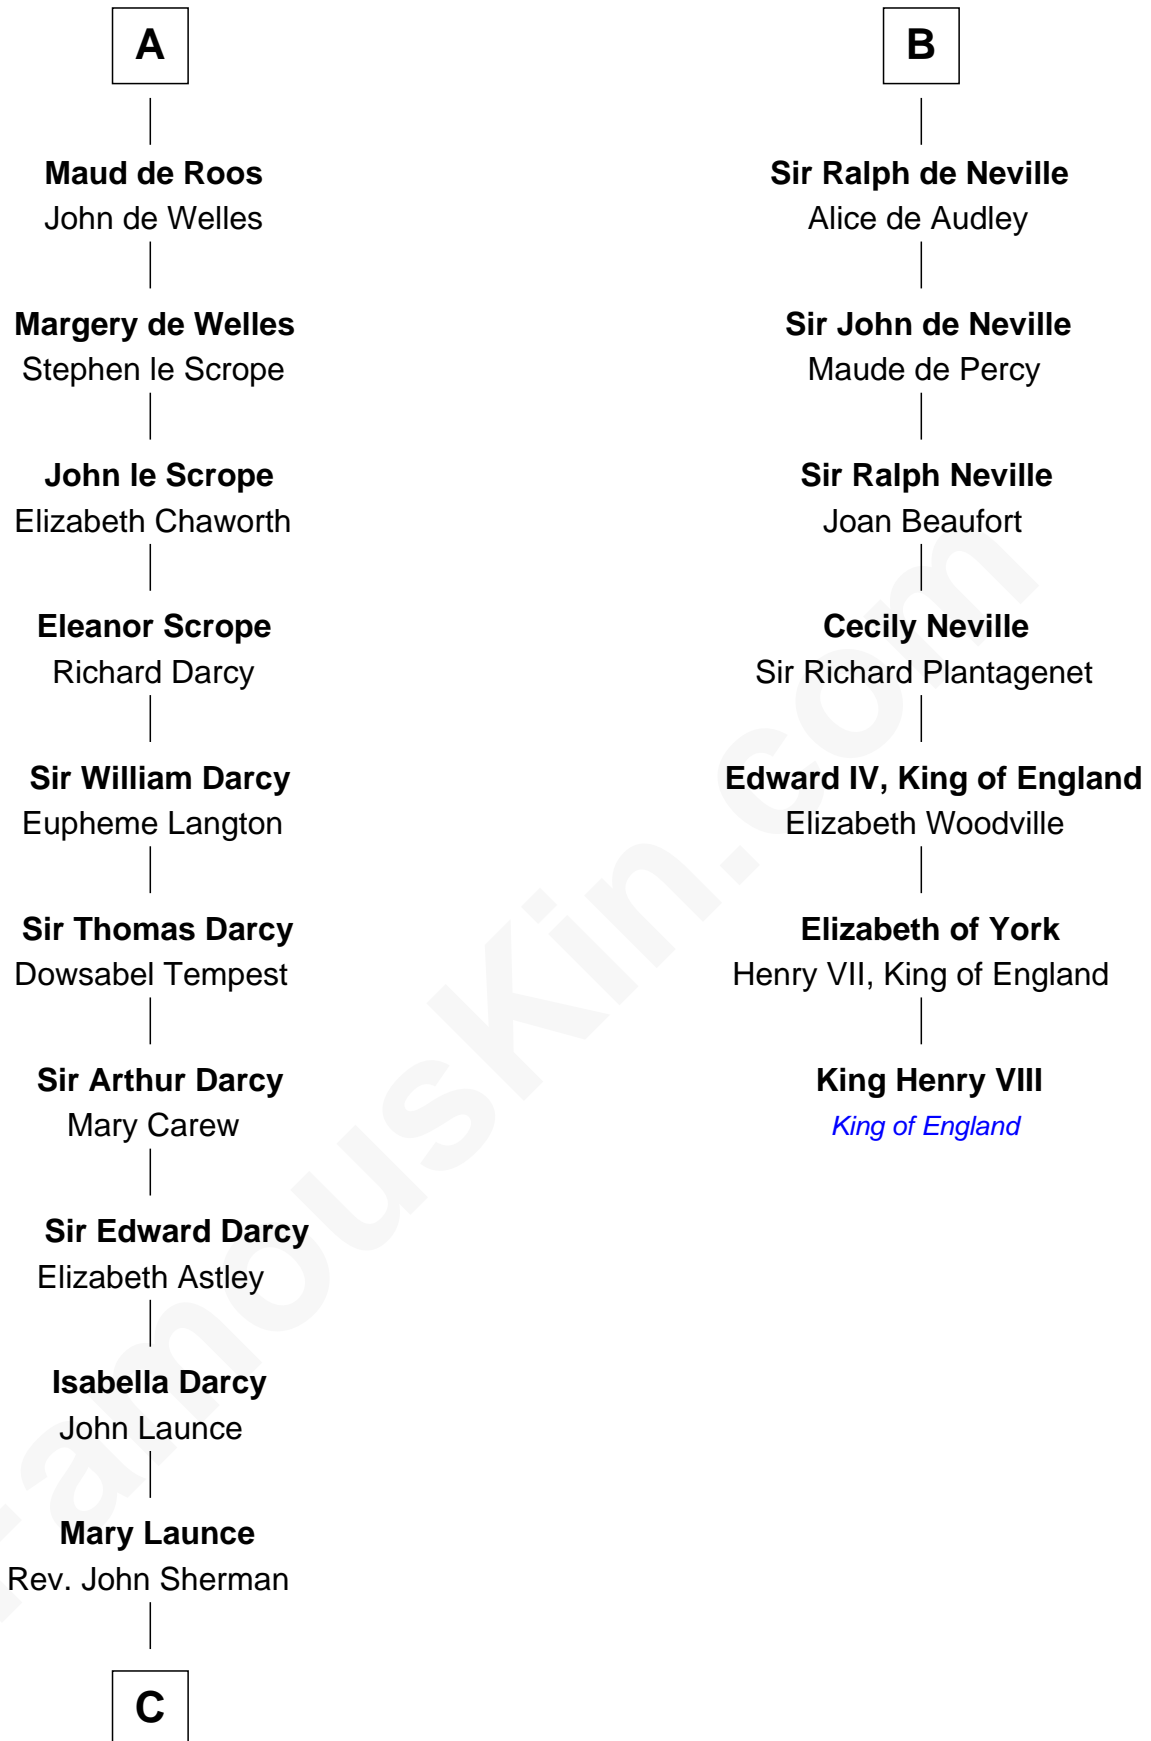

FamousKin.com

Relationship Chart of

Robert Treat Paine

Signer of the Declaration of Independence

13th cousin 7 times removed of

King Henry VIII

King of England

Simon I de St. Liz
Maud of Northumberland

C

—
Abigail Sherman
Rev. Samuel Willard

—
Abigail Willard
Rev. Samuel Treat

—
Eunice Treat
Thomas Paine

—
Robert Treat Paine
Signer of Declaration of Independence

FamousKin.com