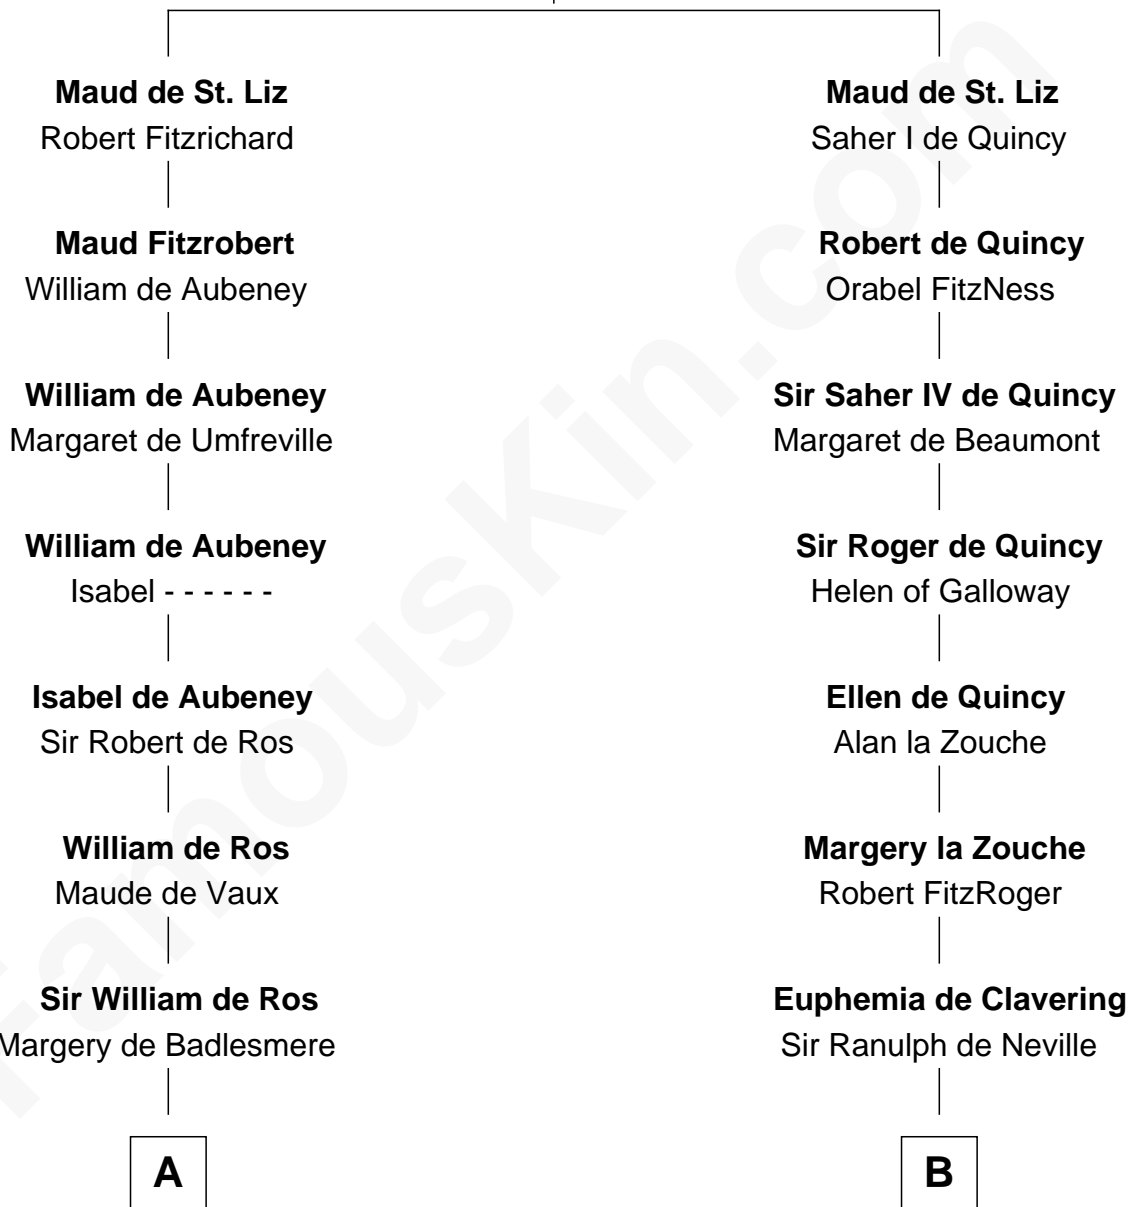

FamousKin.com

Relationship Chart of

Robert Treat Paine

Signer of the Declaration of Independence

13th cousin 7 times removed of

King Henry VIII

King of England

Simon I de St. Liz
Maud of Northumberland

C

—
Abigail Sherman
Rev. Samuel Willard

—
Abigail Willard
Rev. Samuel Treat

—
Eunice Treat
Thomas Paine

—
Robert Treat Paine
Signer of Declaration of Independence

FamousKin.com