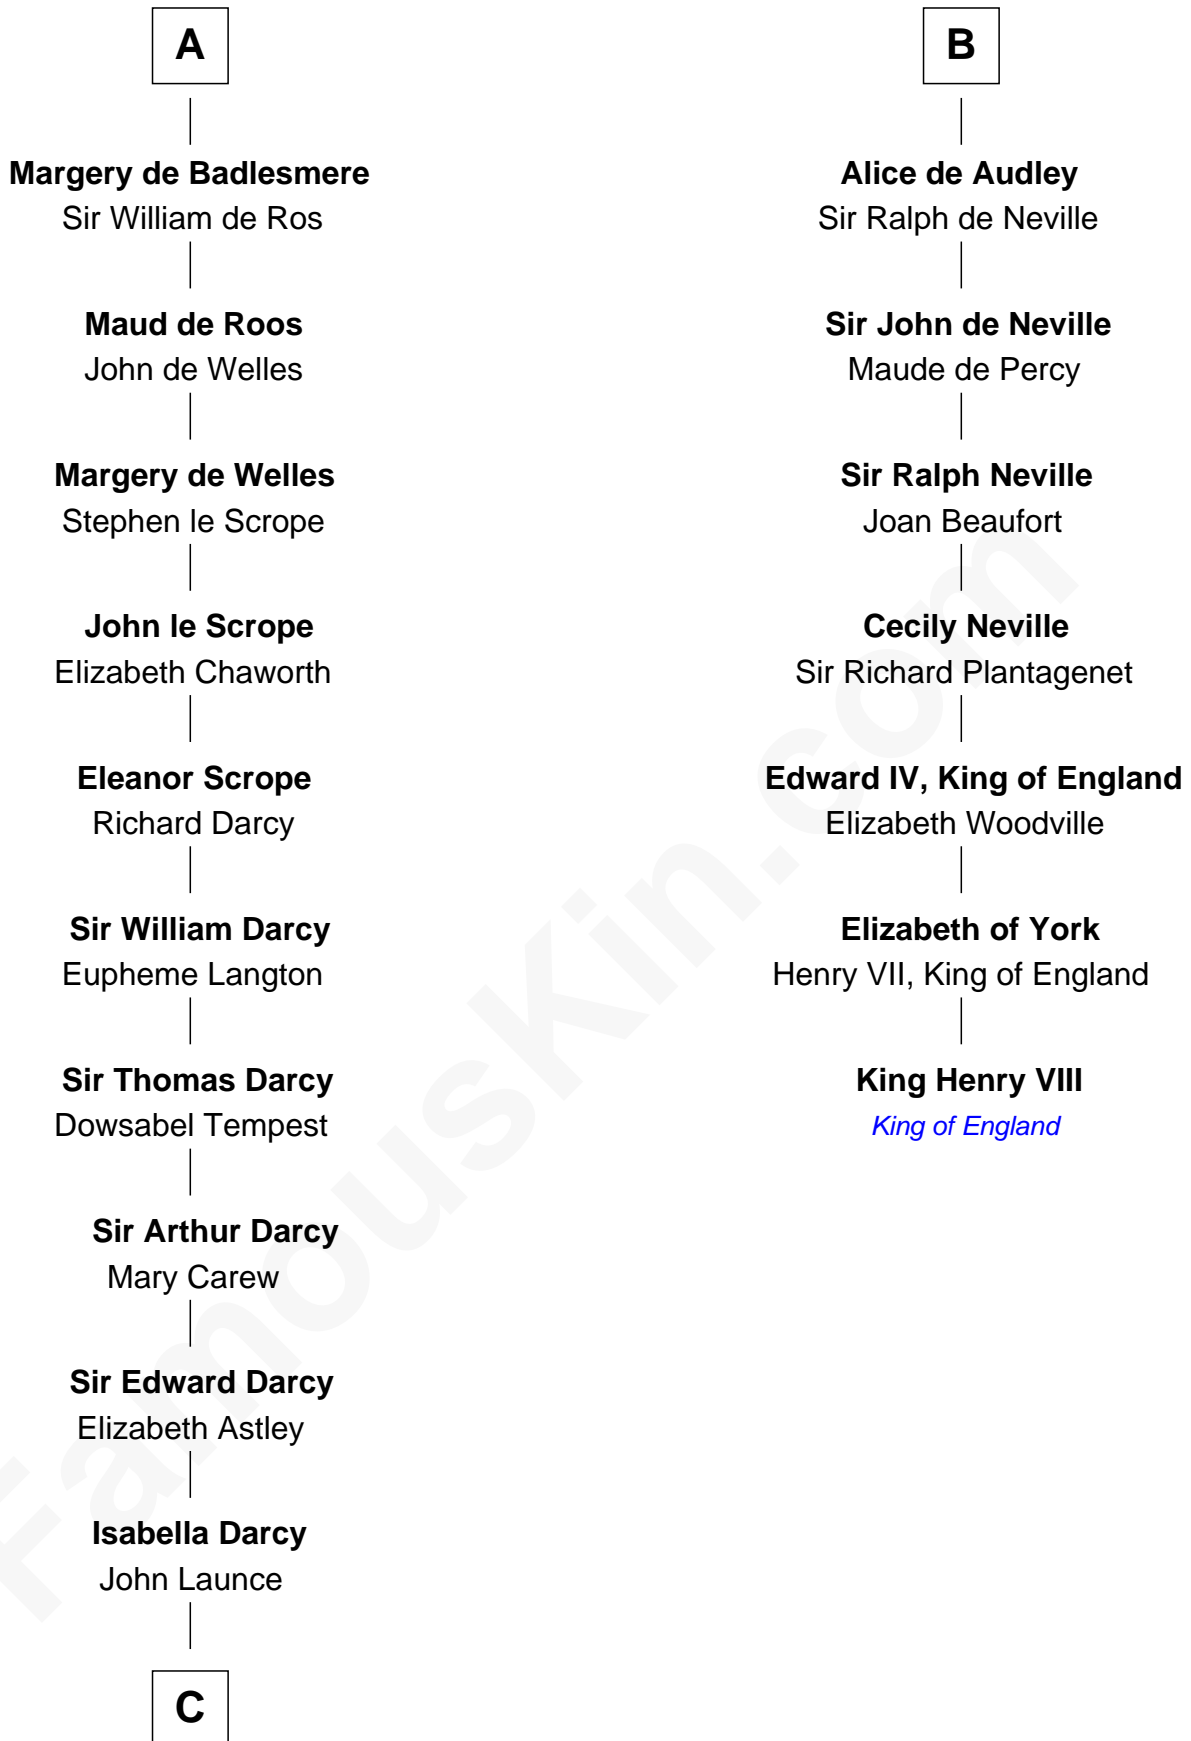

## Relationship Chart of

### Robert Treat Paine

*Signer of the Declaration of Independence*

13th cousin 8 times removed of

### King Henry VIII

*King of England*

**C**

—  
**Mary Launce**  
Rev. John Sherman

—  
**Abigail Sherman**  
Rev. Samuel Willard

—  
**Abigail Willard**  
Rev. Samuel Treat

—  
**Eunice Treat**  
Thomas Paine